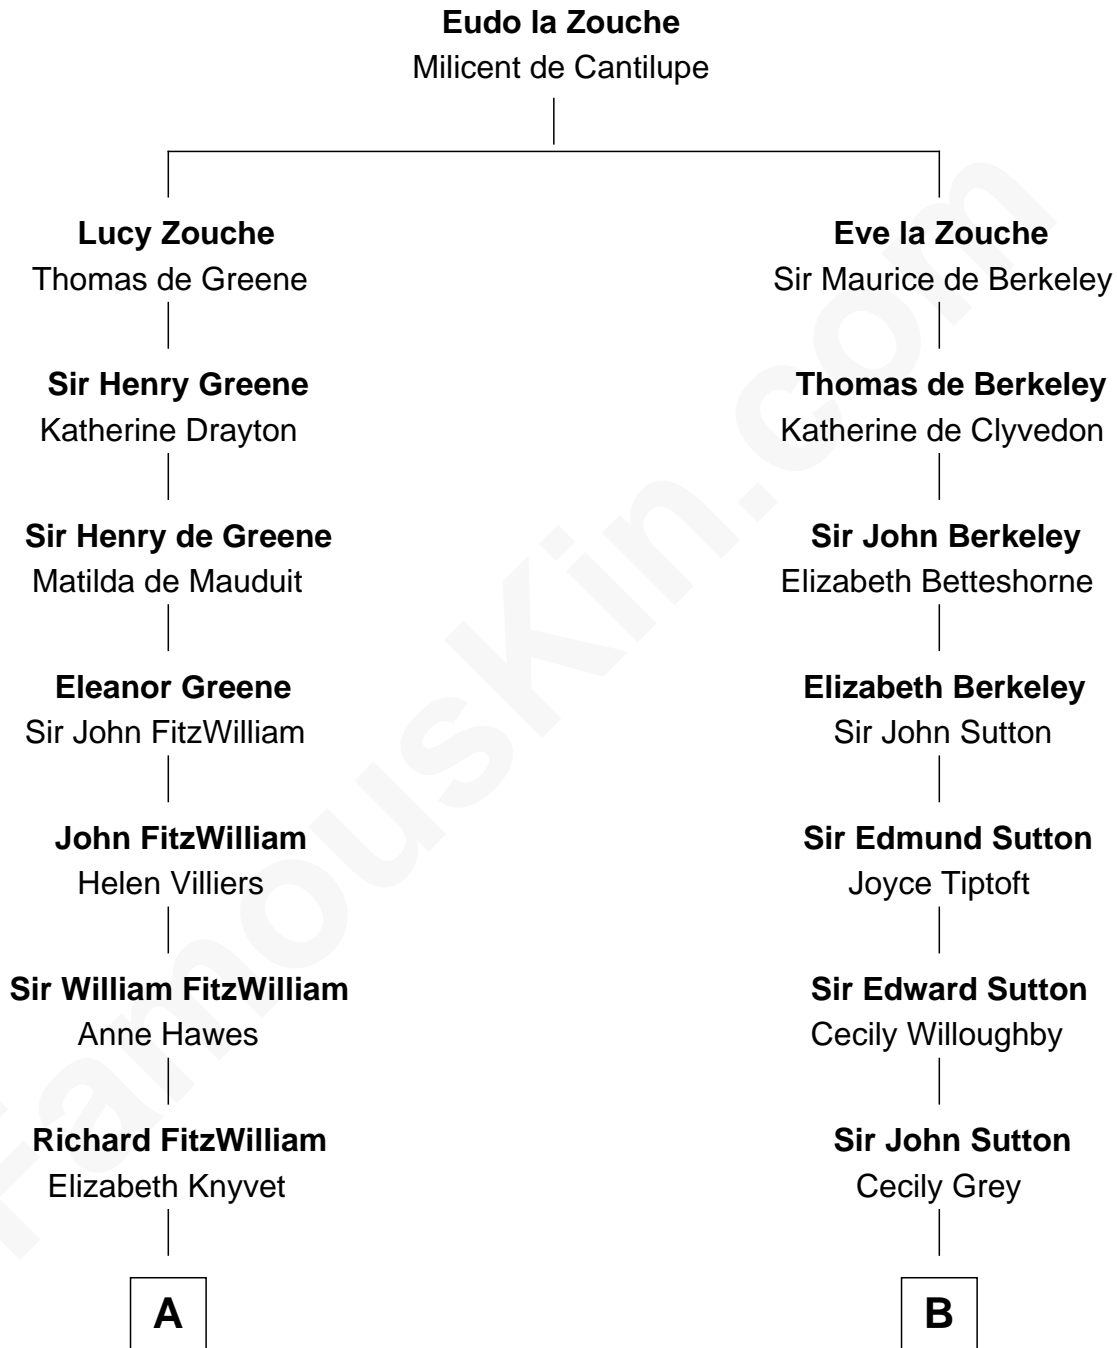

FamousKin.com
Relationship Chart of
Franklin D. Roosevelt
32nd U.S. President

15th cousin 3 times removed of

Jane (Appleton) Pierce
First Lady of President Franklin Pierce

C

James Roosevelt

Sara Delano

Franklin D. Roosevelt

32nd U.S. President

FamousKin.com