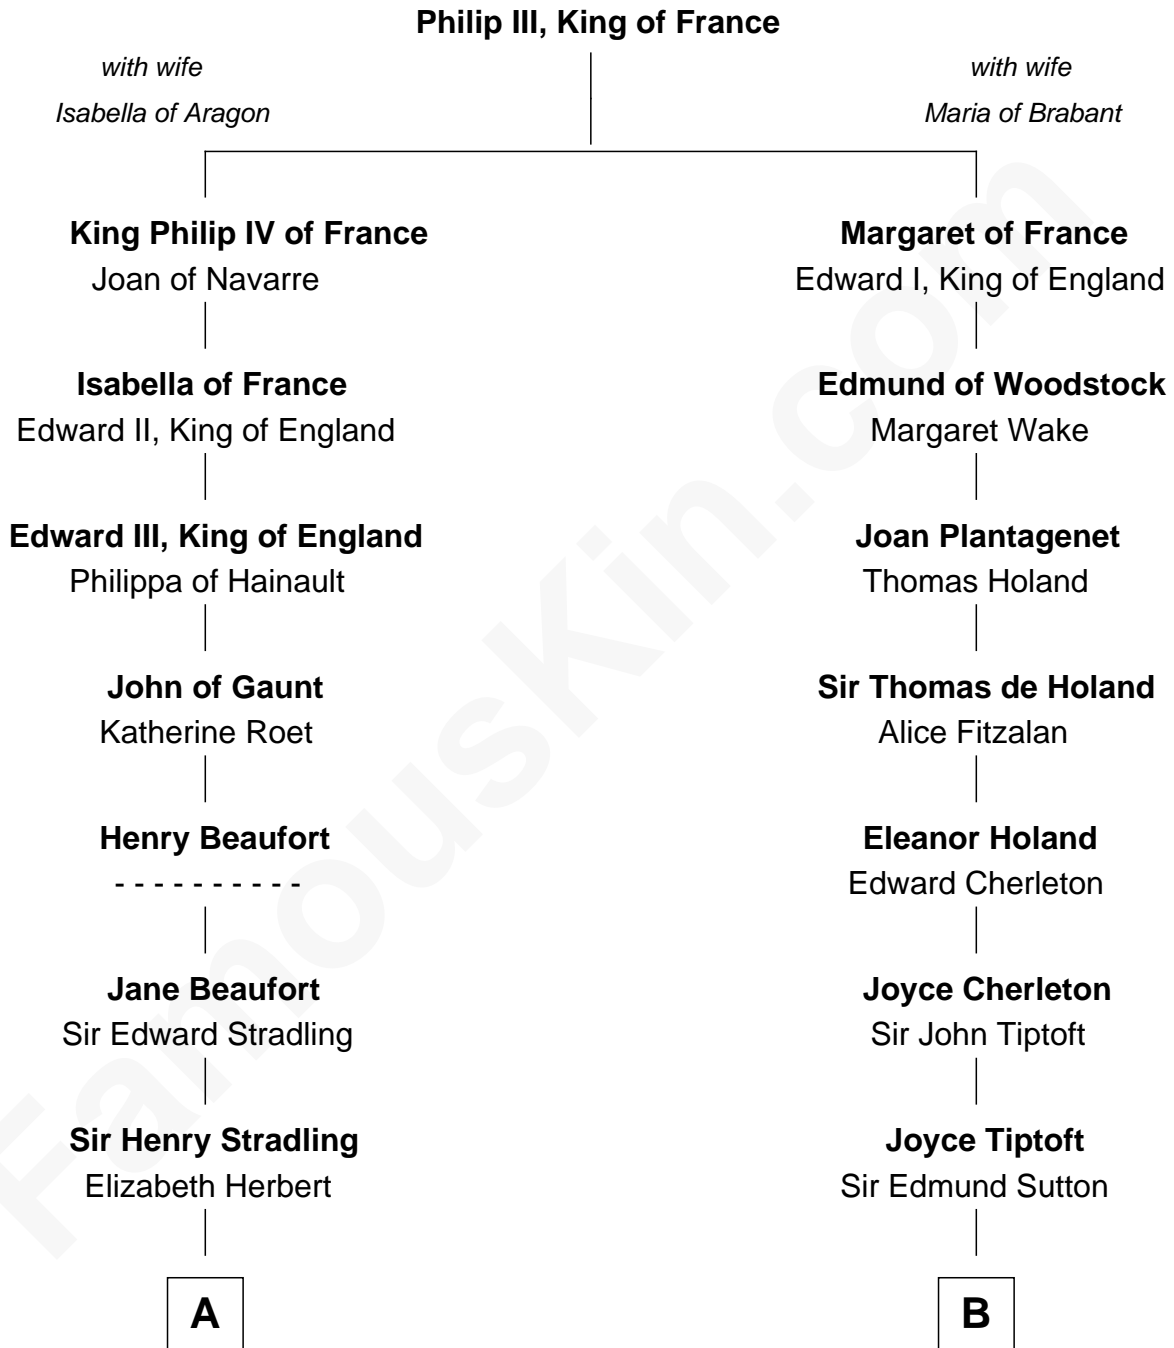

FamousKin.com
Relationship Chart of
Franklin D. Roosevelt
32nd U.S. President

17th cousin 4 times removed of

Jane (Appleton) Pierce
First Lady of President Franklin Pierce

C

Rebecca Smith

John Aspinwall

John Aspinwall

Susan Howland

Mary Rebecca Aspinwall

Isaac Daniel Roosevelt

James Roosevelt

Sara Delano

Franklin D. Roosevelt

32nd U.S. President

FamousKin.com