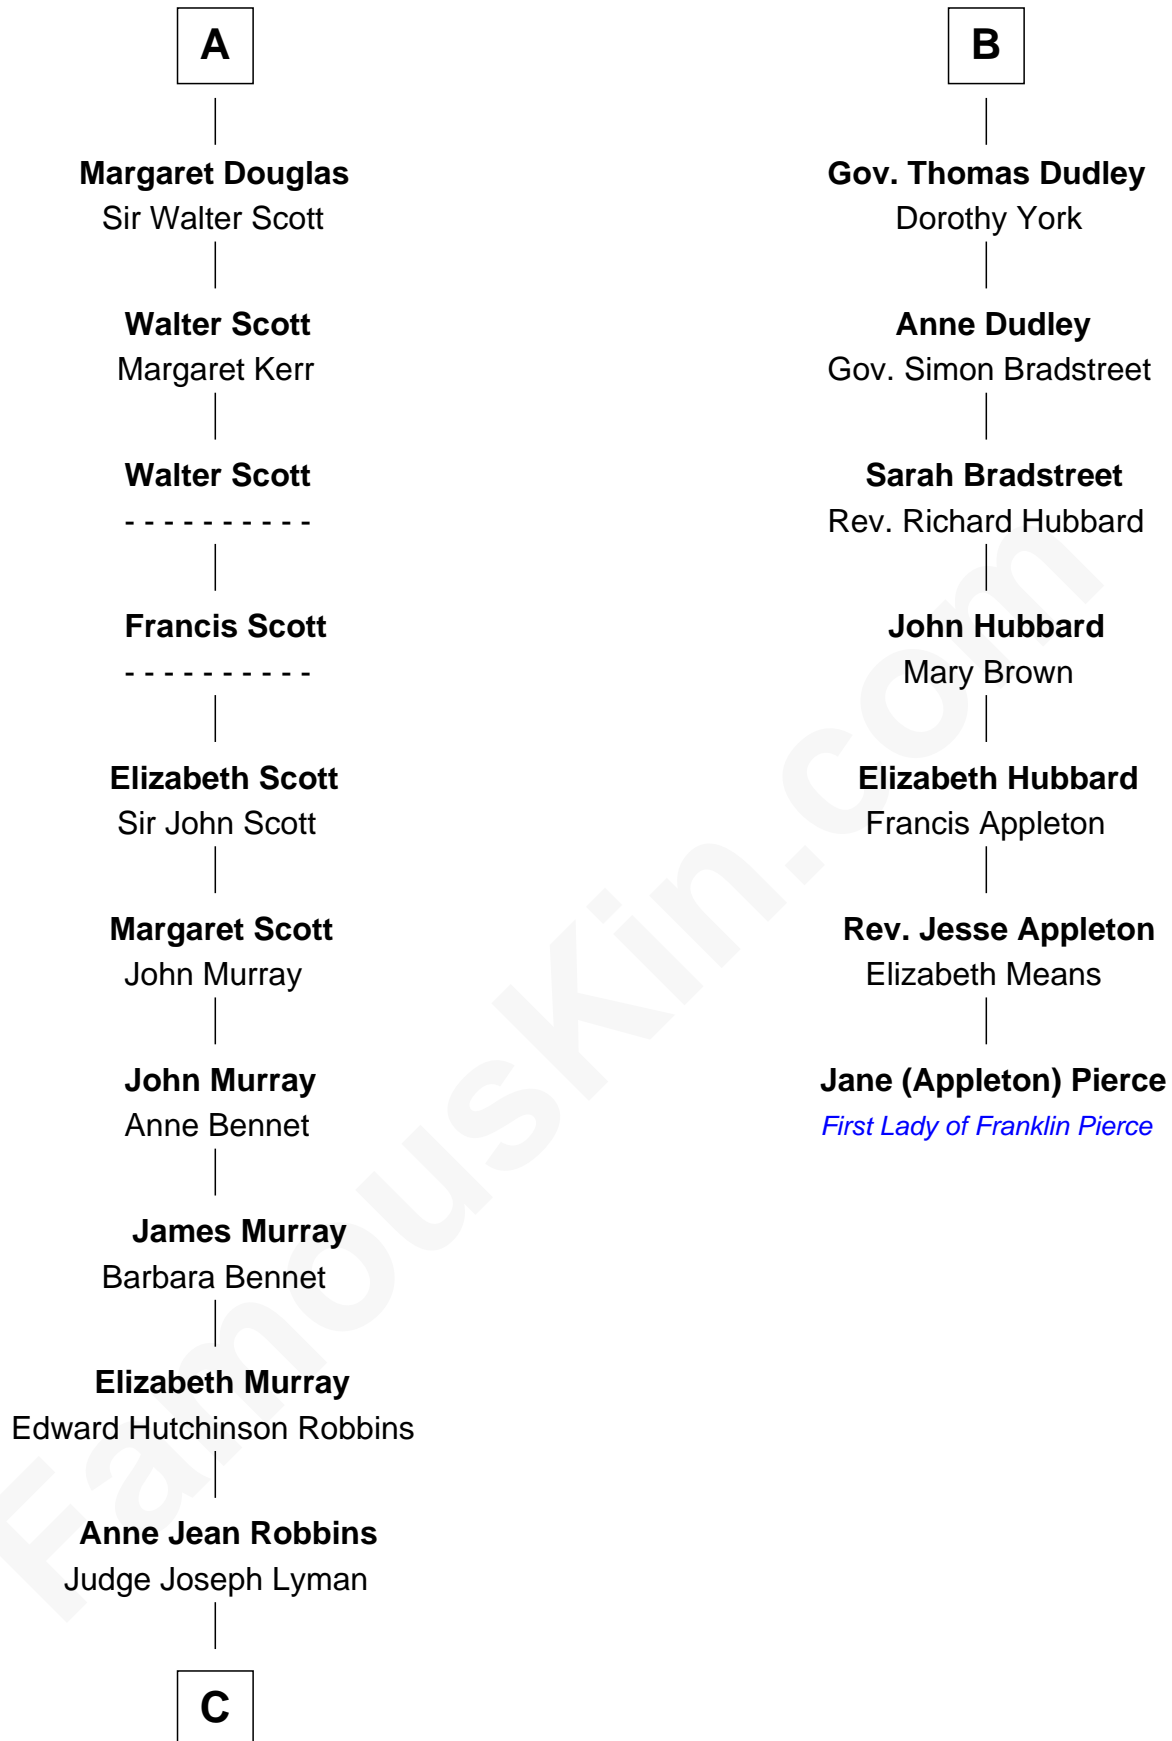

FamousKin.com
Relationship Chart of
Franklin D. Roosevelt
32nd U.S. President

13th cousin 6 times removed of

Jane (Appleton) Pierce
First Lady of President Franklin Pierce

C

—
Catharine Robbins Lyman

Warren Delano

—
Sara Delano

James Roosevelt

—
Franklin D. Roosevelt

32nd U.S. President

FamousKin.com