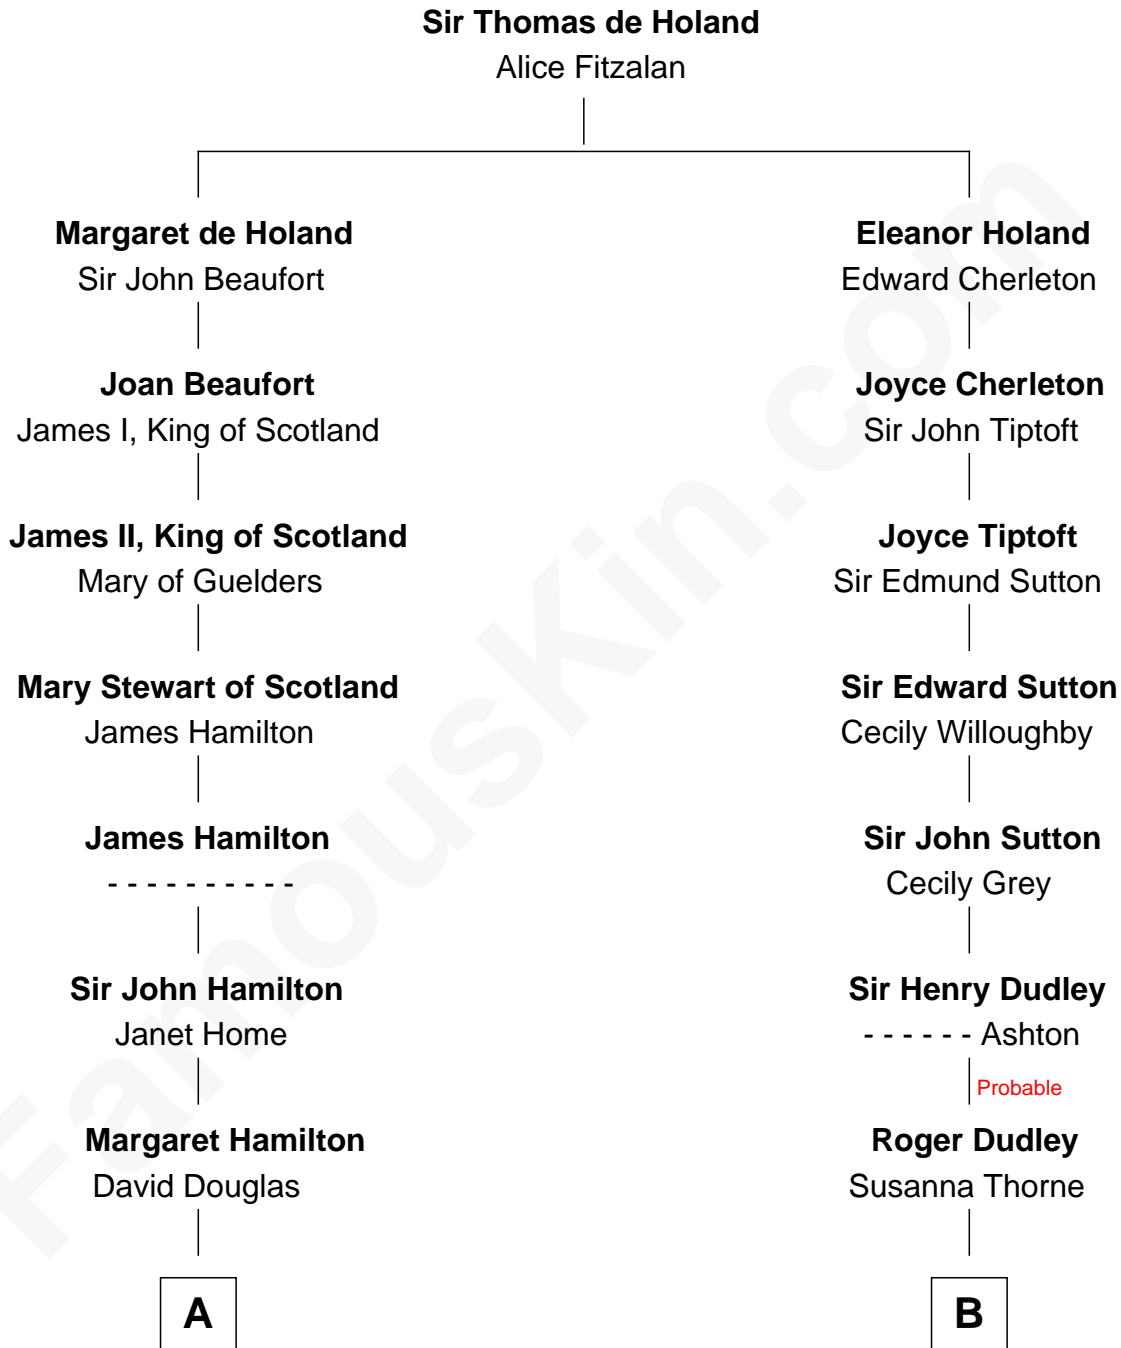

FamousKin.com
Relationship Chart of
Franklin D. Roosevelt
32nd U.S. President

13th cousin 6 times removed of

Jane (Appleton) Pierce
First Lady of President Franklin Pierce

C

—
Catharine Robbins Lyman

Warren Delano

—
Sara Delano

James Roosevelt

—
Franklin D. Roosevelt

32nd U.S. President

FamousKin.com