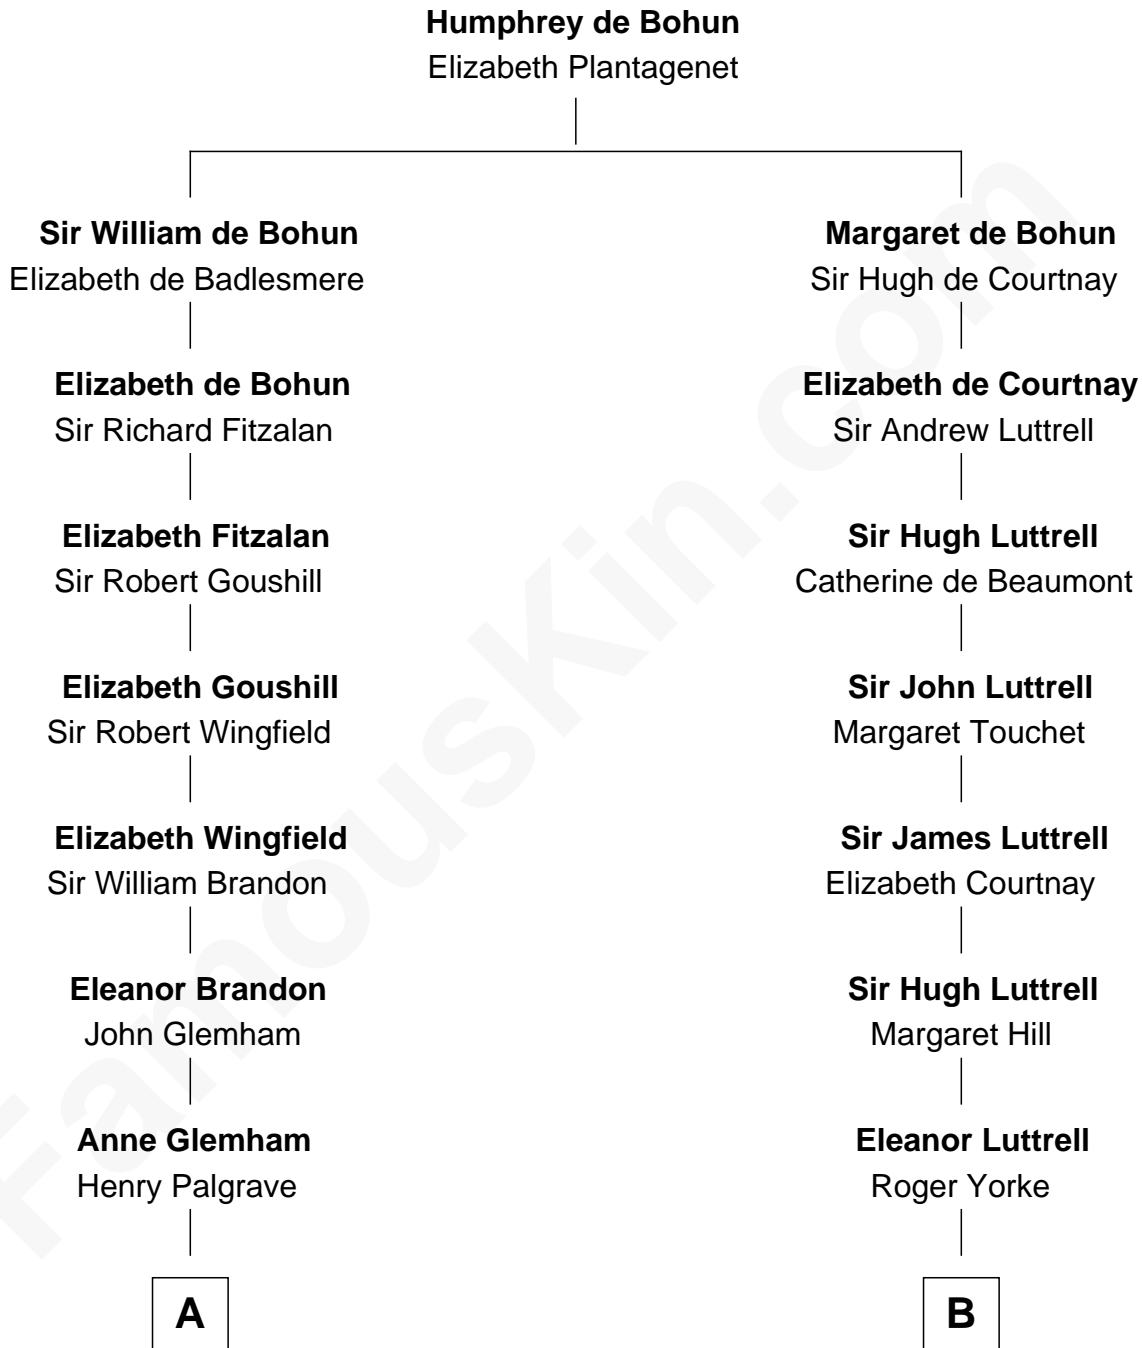

FamousKin.com
Relationship Chart of
Franklin D. Roosevelt
32nd U.S. President

16th cousin 2 times removed of
Jane (Appleton) Pierce
First Lady of President Franklin Pierce

C

—
Sara Delano
James Roosevelt
—

Franklin D. Roosevelt
32nd U.S. President

FamousKin.com