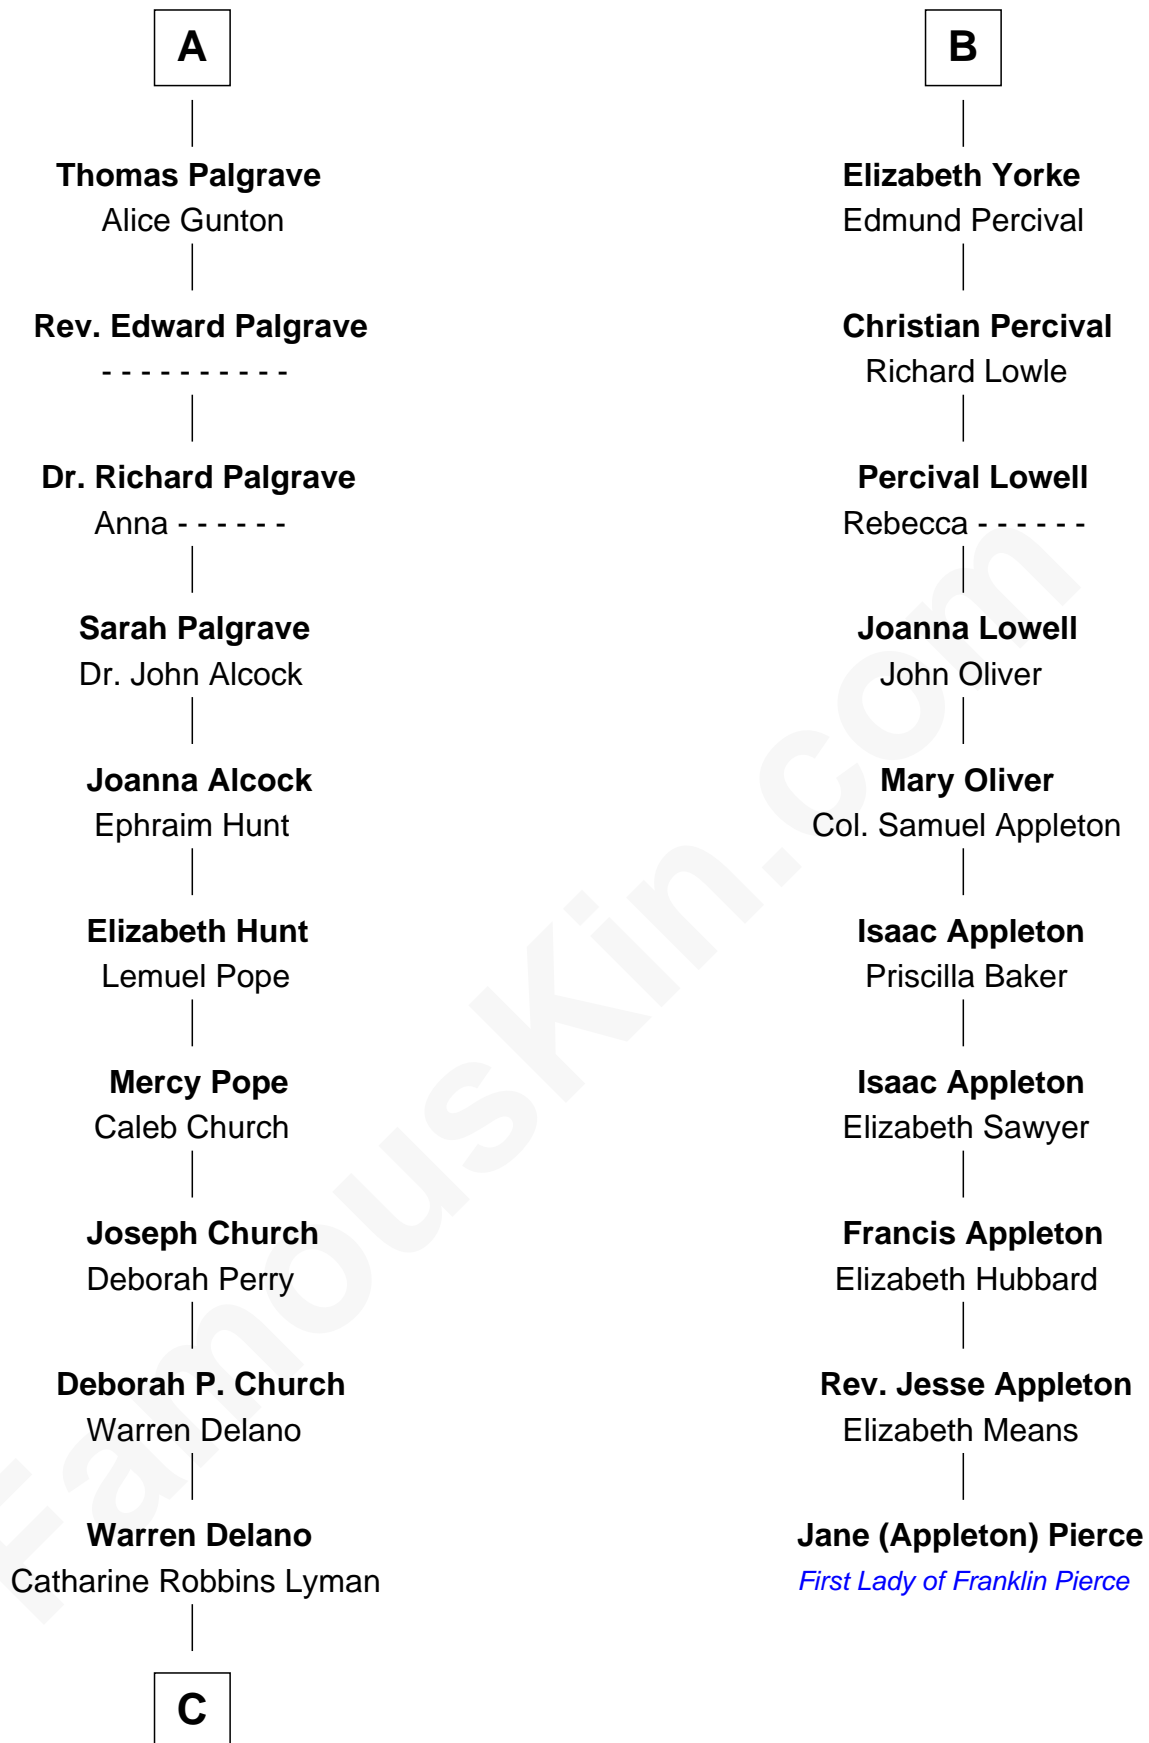

FamousKin.com
Relationship Chart of
Franklin D. Roosevelt
32nd U.S. President

16th cousin 2 times removed of
Jane (Appleton) Pierce
First Lady of President Franklin Pierce

C

—
Sara Delano
James Roosevelt
—

Franklin D. Roosevelt
32nd U.S. President

FamousKin.com