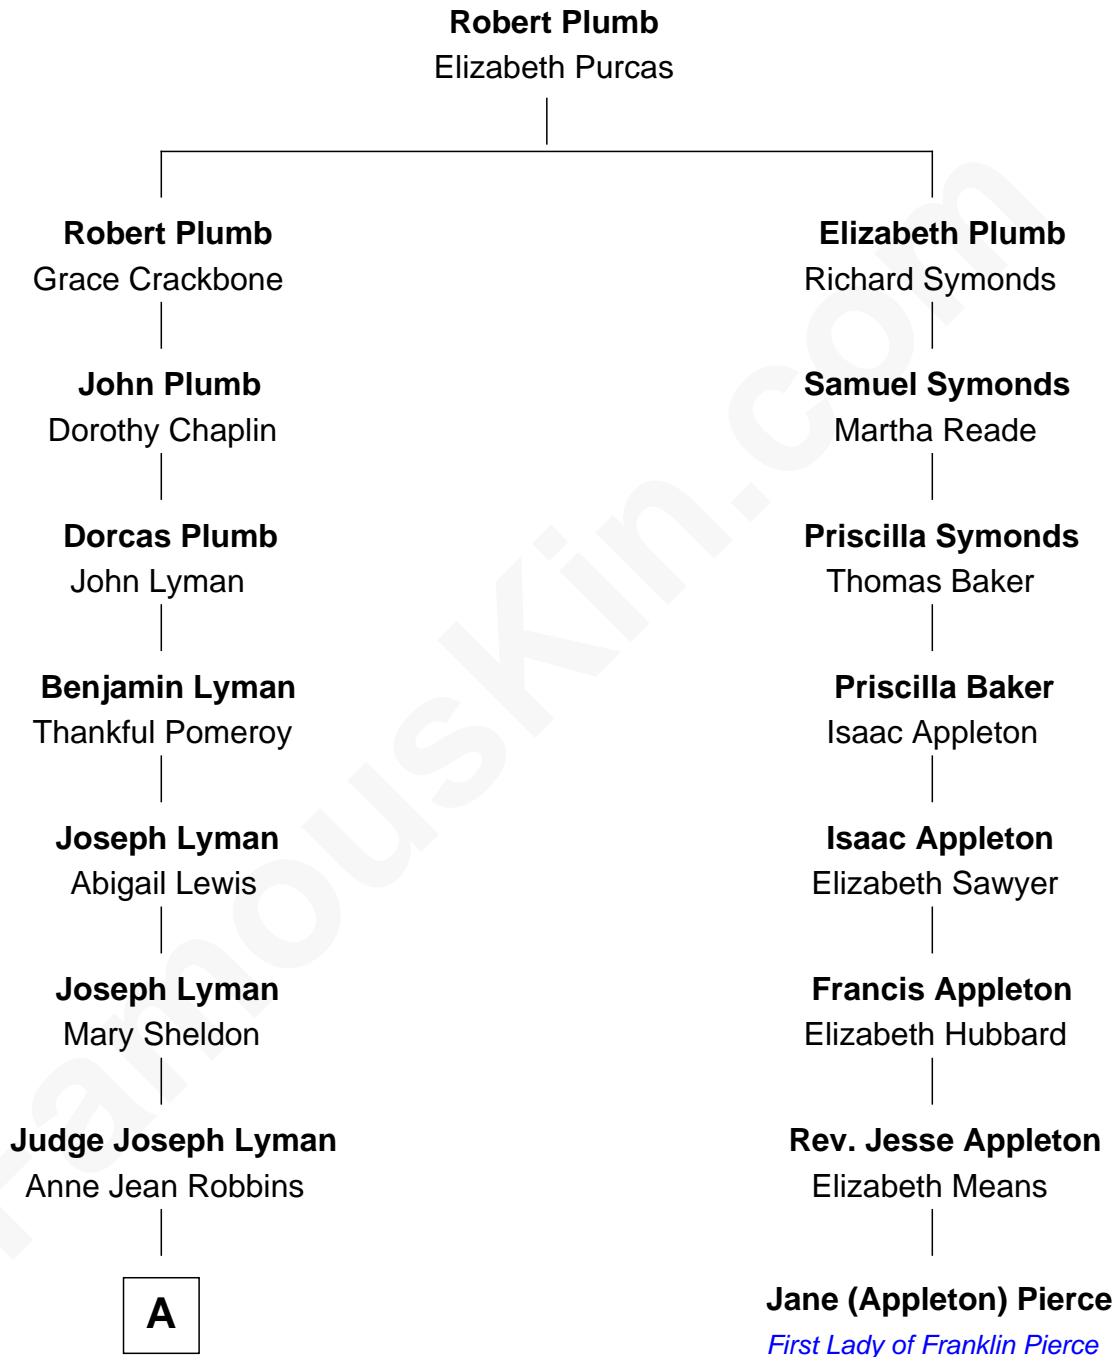

FamousKin.com
Relationship Chart of
Franklin D. Roosevelt
32nd U.S. President

7th cousin 2 times removed of

Jane (Appleton) Pierce
First Lady of President Franklin Pierce

A

—
Catharine Robbins Lyman

Warren Delano

—
Sara Delano

James Roosevelt

—
Franklin D. Roosevelt

32nd U.S. President

FamousKin.com