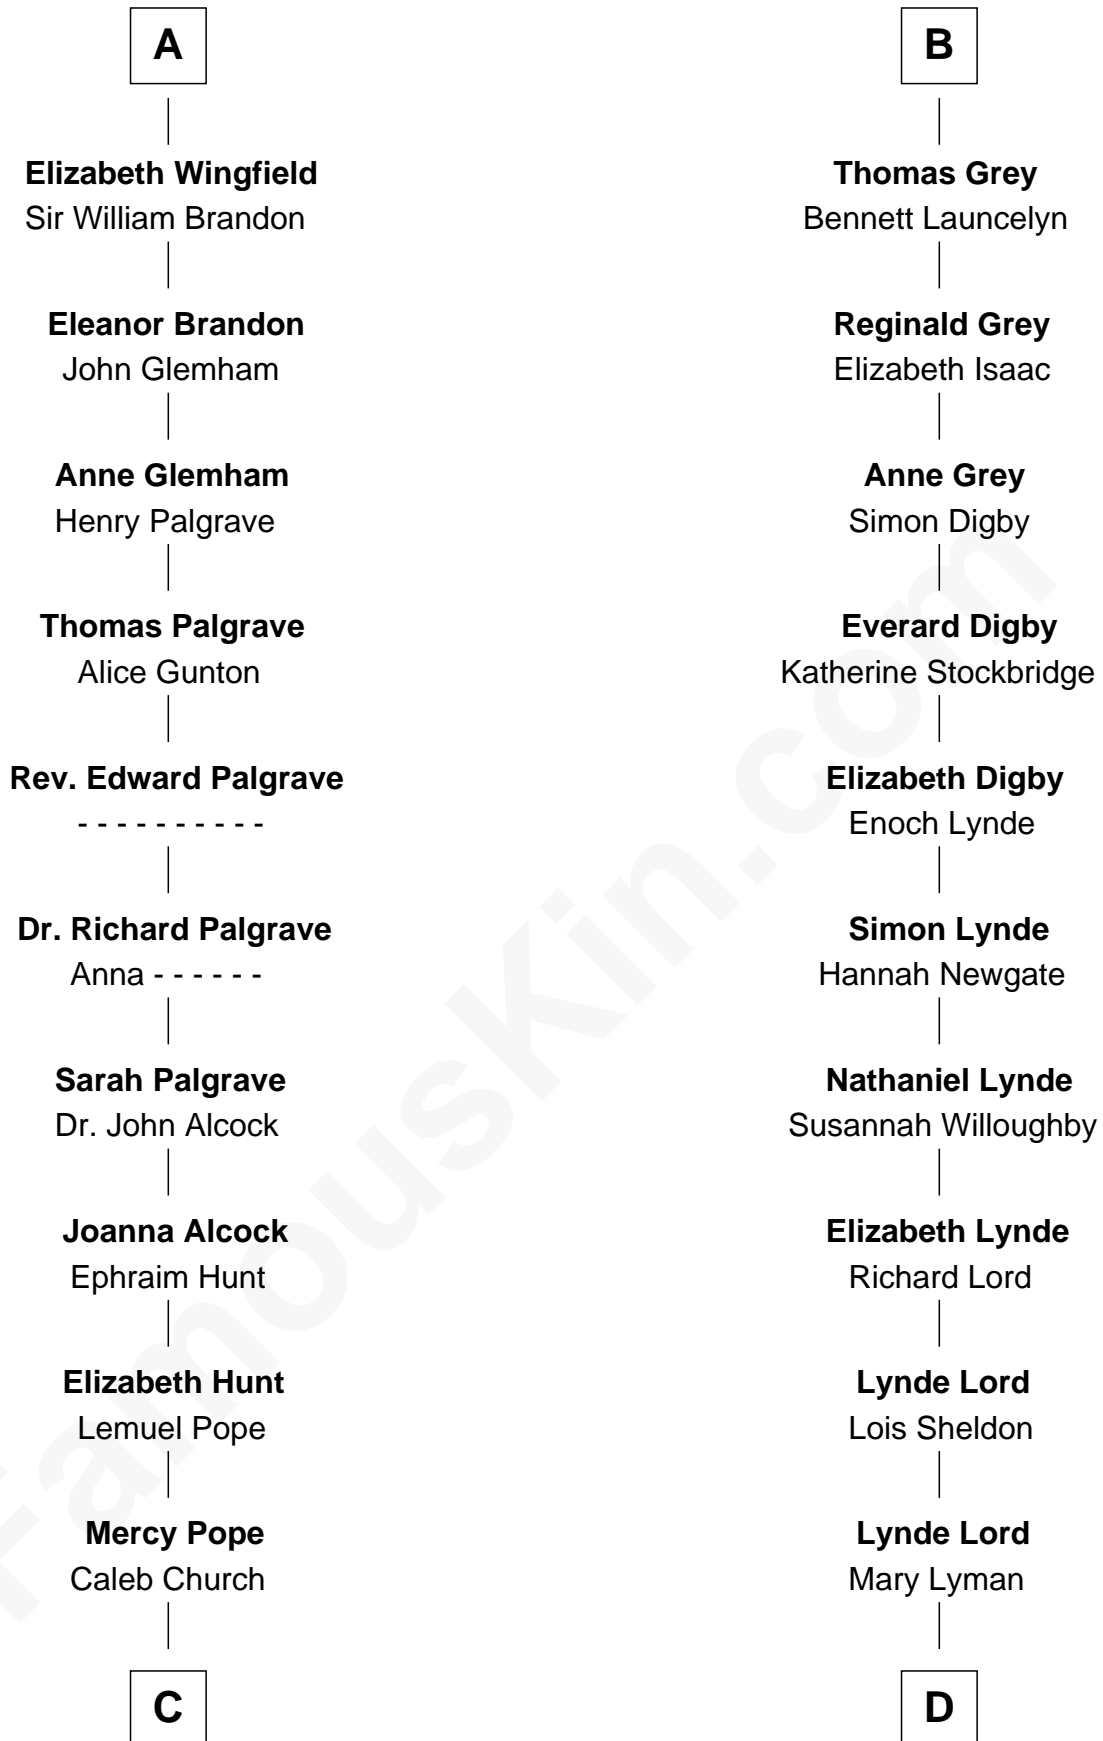

FamousKin.com
Relationship Chart of
Franklin D. Roosevelt
32nd U.S. President

21st cousin of
Henry Sturgis Morgan
Co-Founder of Morgan Stanley

Sir Humphrey de Bohun
Maud of Eu

Sir Humphrey de Bohun
Eleanor de Braiose

Humphrey de Bohun
Maud de Fiennes

Humphrey de Bohun
Elizabeth Plantagenet

Sir William de Bohun
Elizabeth de Badlesmere

Elizabeth de Bohun
Sir Richard Fitzalan

Elizabeth Fitzalan
Sir Robert Goushill

Elizabeth Goushill
Sir Robert Wingfield

A

Eleanor de Bohun
Sir John de Verdun

Maud de Verdun
Sir John de Grey

Sir Roger de Grey
Elizabeth de Hastings

Sir Reynold de Grey
Eleanor le Strange

Sir Reynold Grey
Joan Astley

John Grey
Elizabeth - - - - -

Reginald Grey
Beatrice - - - - -

B

C

Joseph Church

Deborah Perry

Deborah P. Church

Warren Delano

Warren Delano