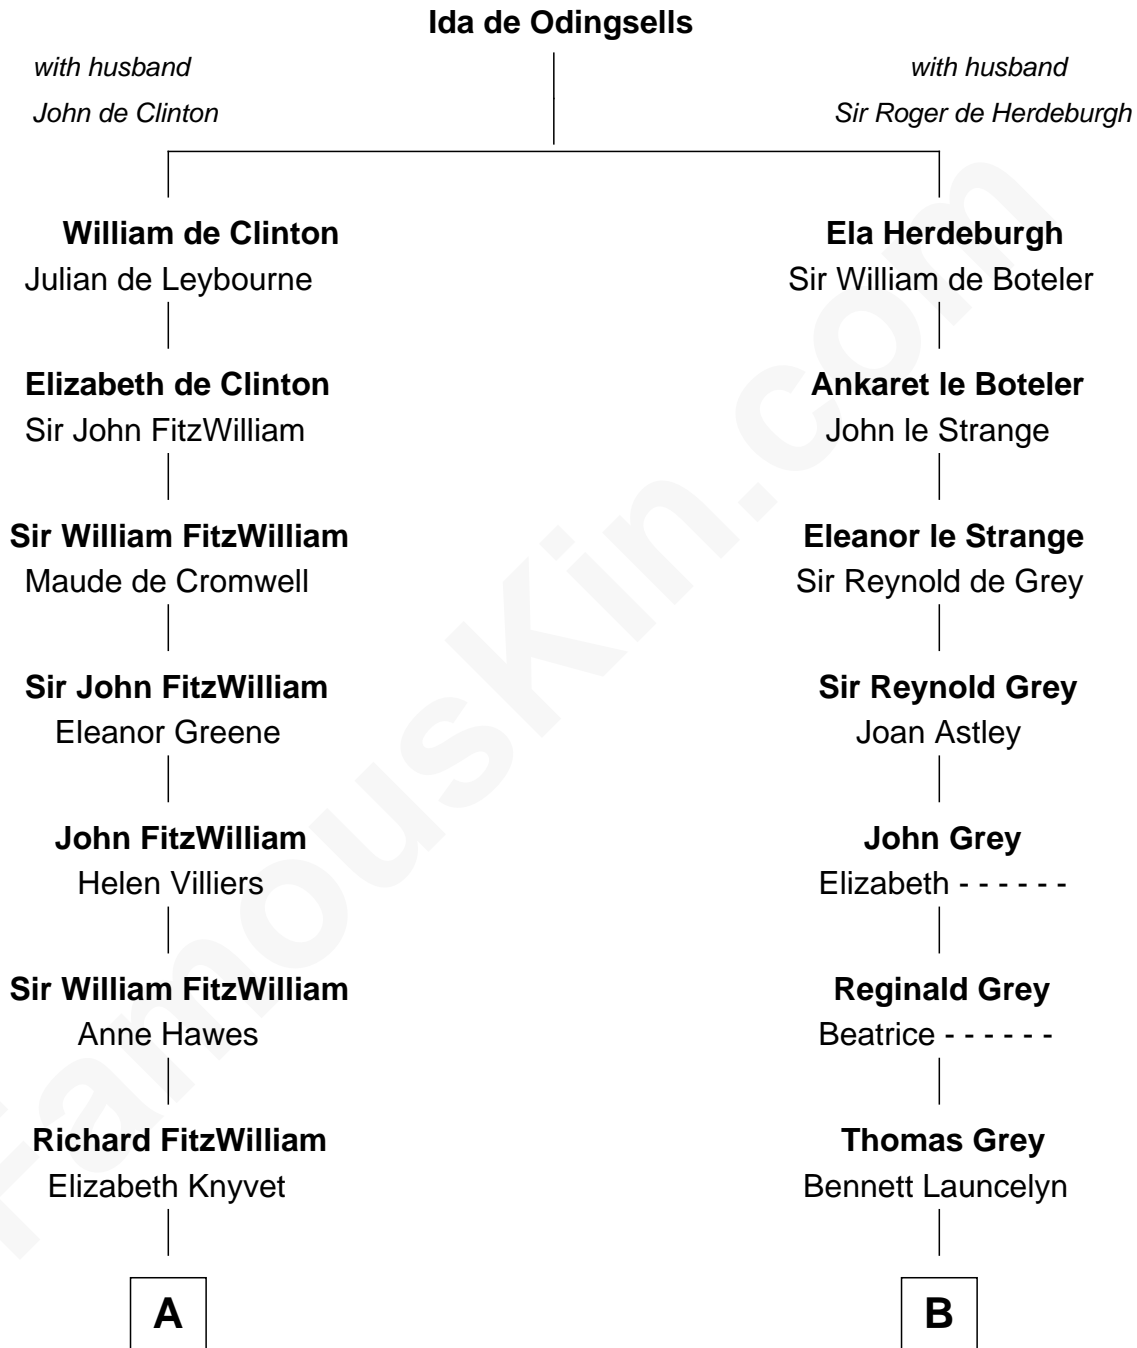

FamousKin.com
Relationship Chart of
Franklin D. Roosevelt
32nd U.S. President

18th cousin 2 times removed of
Henry Sturgis Morgan
Co-Founder of Morgan Stanley

C

James Roosevelt

Sara Delano

Franklin D. Roosevelt

32nd U.S. President

D

Juliet Pierpont

Junius Spencer Morgan

John Pierpont Morgan

Frances Louisa Tracy

John Pierpont Morgan

Jane Norton Grew