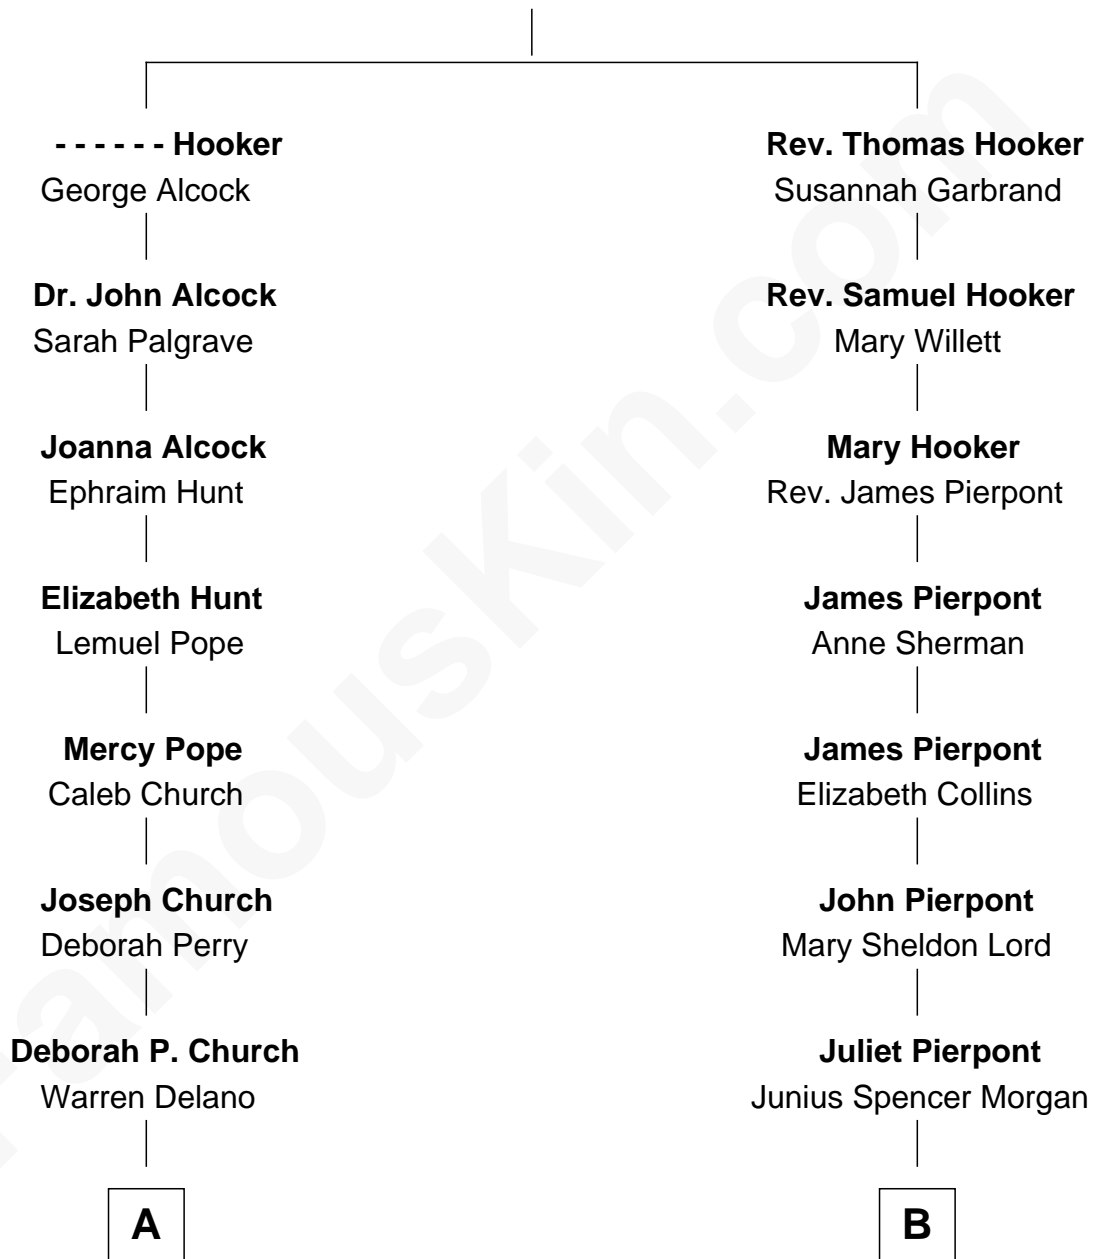

FamousKin.com
Relationship Chart of
Franklin D. Roosevelt
32nd U.S. President

9th cousin of
Henry Sturgis Morgan
Co-Founder of Morgan Stanley

Thomas Hooker

A

Warren Delano
Catharine Robbins Lyman

Sara Delano
James Roosevelt

Franklin D. Roosevelt
32nd U.S. President

B

John Pierpont Morgan
Frances Louisa Tracy

John Pierpont Morgan
Jane Norton Grew

Henry Sturgis Morgan
Co-Founder of Morgan Stanley

FamousKin.com