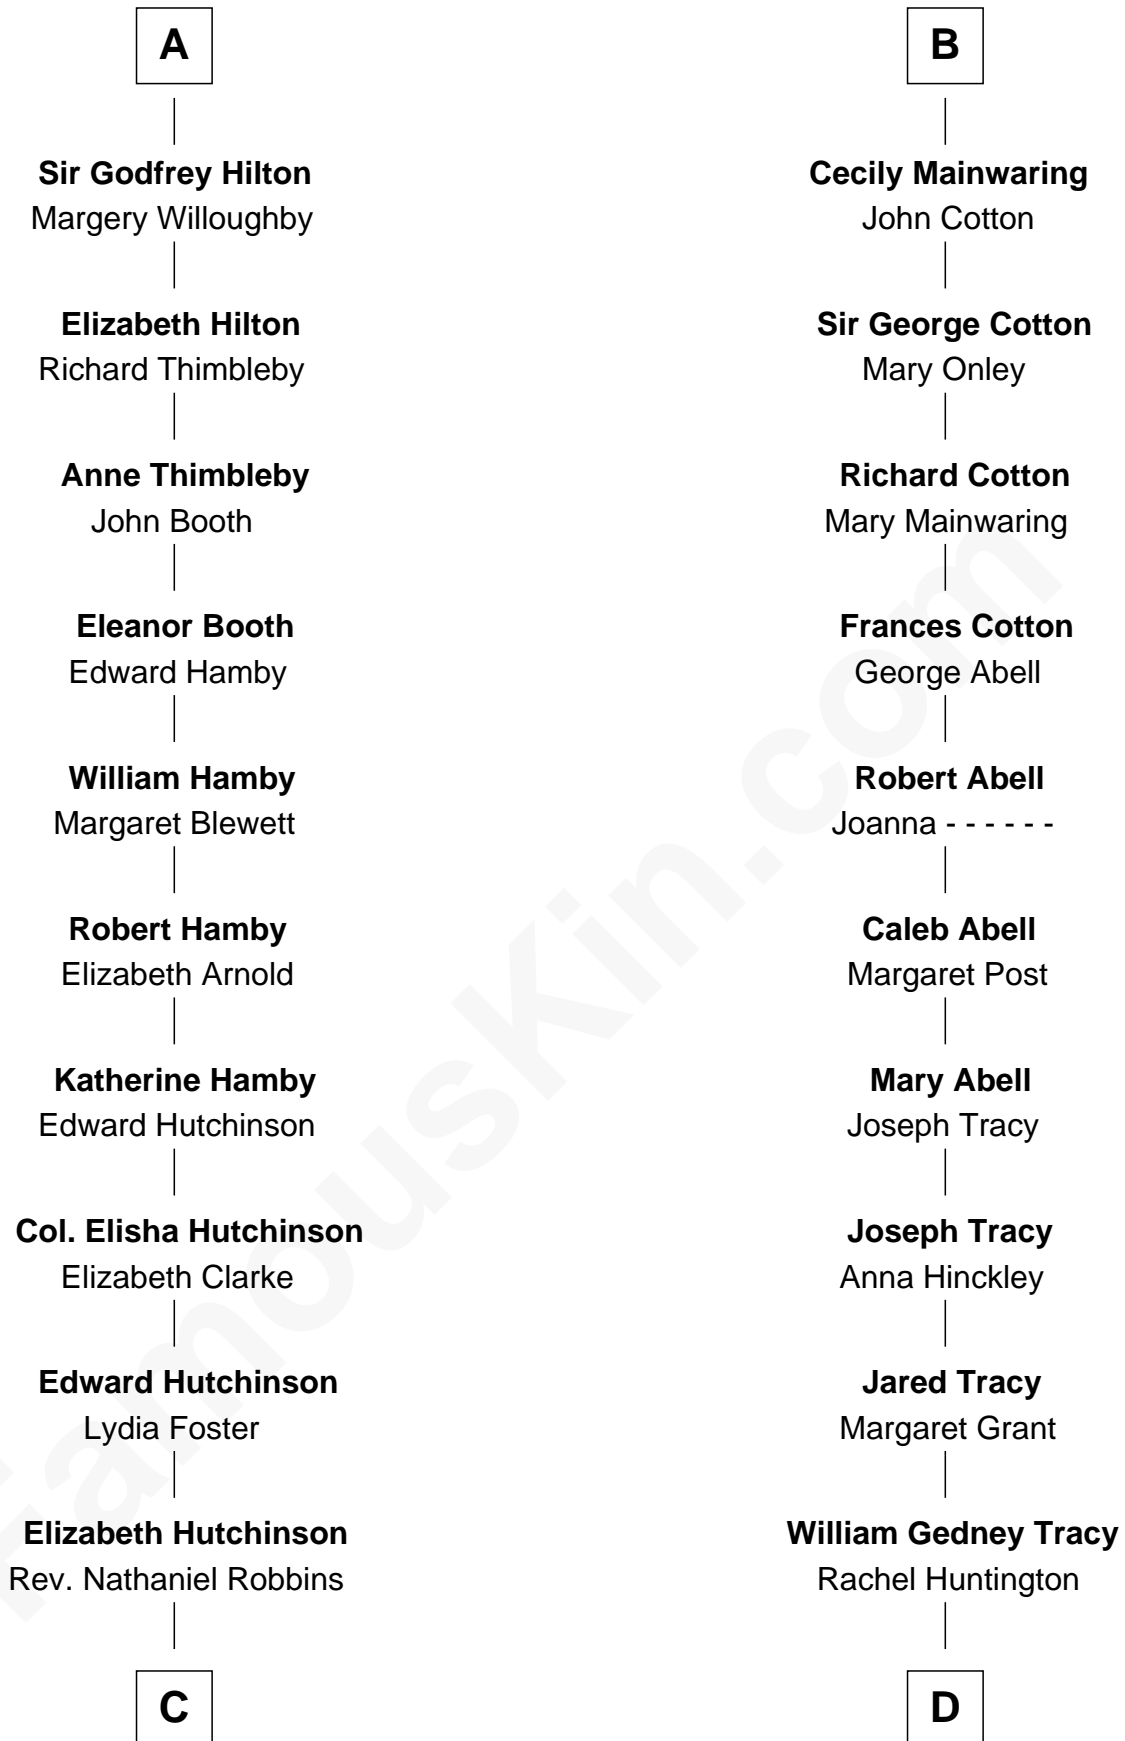

FamousKin.com
Relationship Chart of
Franklin D. Roosevelt
32nd U.S. President

19th cousin 2 times removed of

J.P. Morgan, Jr.
American Banker and Philanthropist

C

Edward Hutchinson Robbins

Elizabeth Murray

Anne Jean Robbins

Judge Joseph Lyman

Catharine Robbins Lyman

Warren Delano

Sara Delano

James Roosevelt

Franklin D. Roosevelt

32nd U.S. President