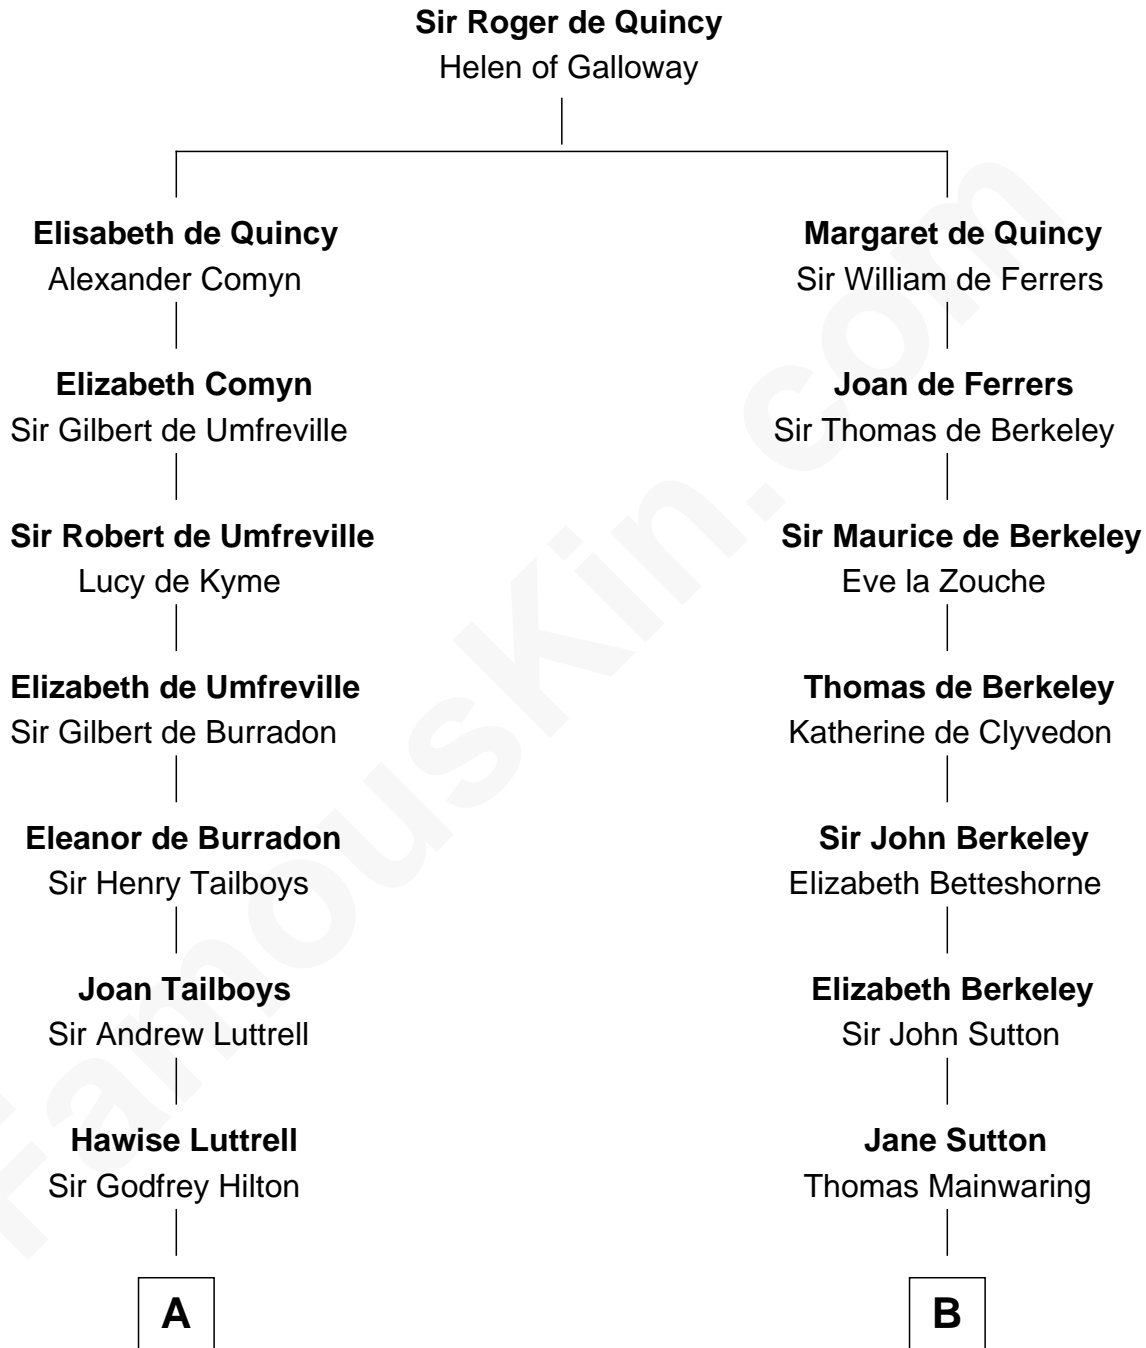

FamousKin.com
Relationship Chart of
Franklin D. Roosevelt
32nd U.S. President

19th cousin 2 times removed of

J.P. Morgan, Jr.
American Banker and Philanthropist

C

Edward Hutchinson Robbins

Elizabeth Murray

Anne Jean Robbins

Judge Joseph Lyman

Catharine Robbins Lyman

Warren Delano

Sara Delano

James Roosevelt

Franklin D. Roosevelt

32nd U.S. President