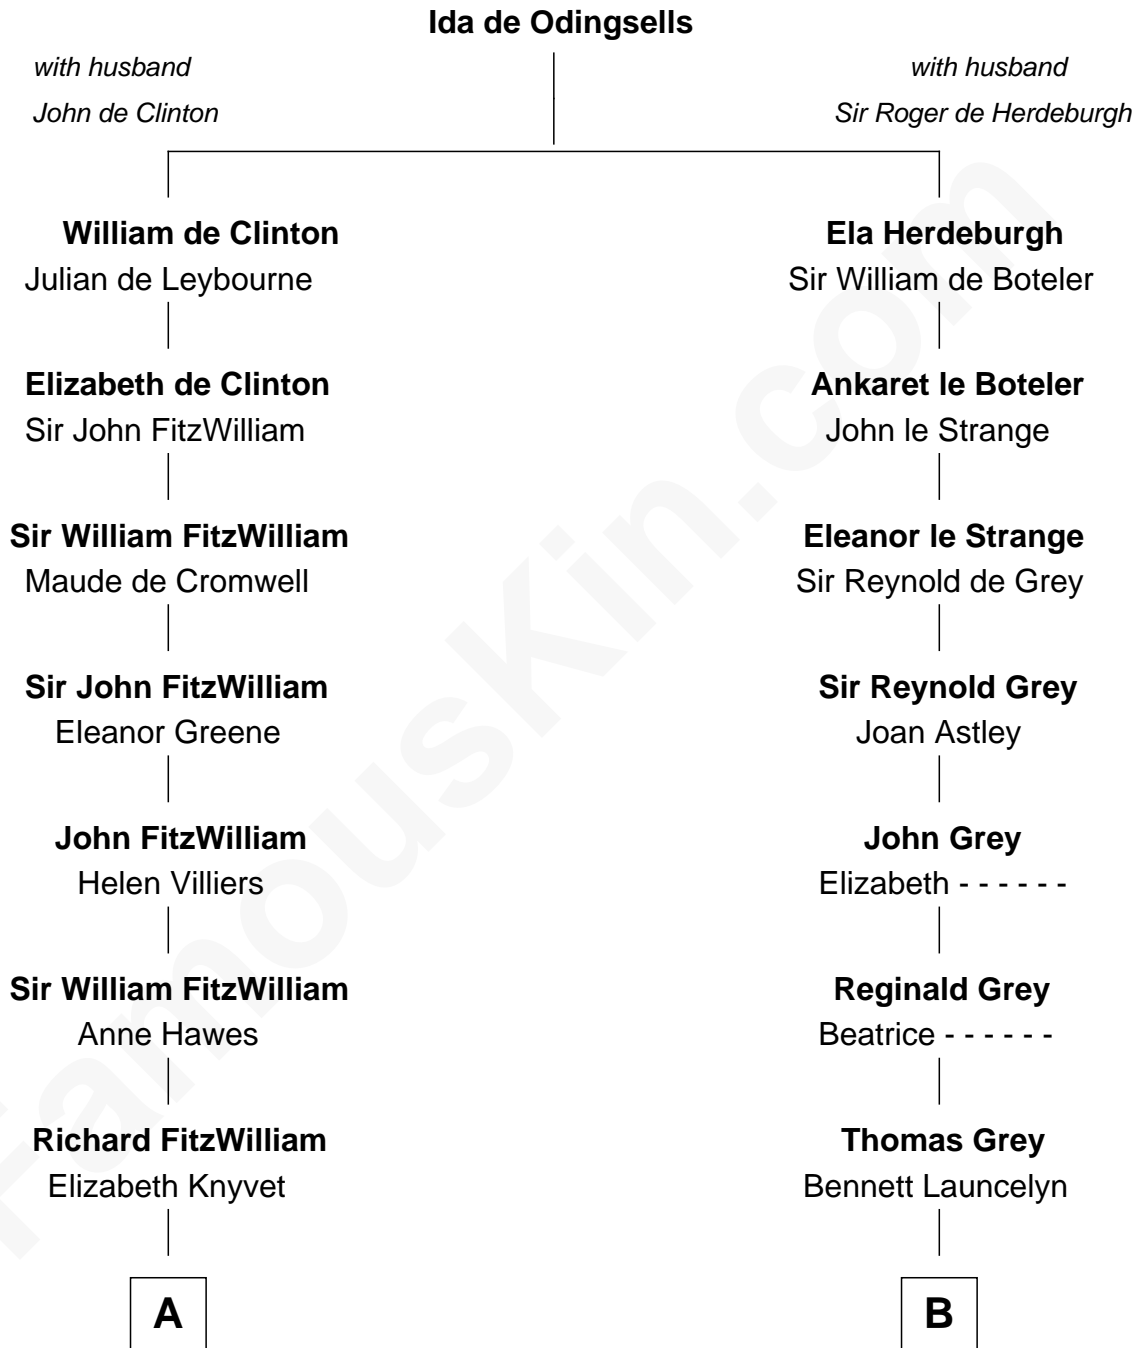

**FamousKin.com**  
**Relationship Chart of**  
**Franklin D. Roosevelt**  
*32nd U.S. President*

18th cousin 1 time removed of

**J.P. Morgan, Jr.**  
*American Banker and Philanthropist*

**C**

**James Roosevelt**

Sara Delano

**Franklin D. Roosevelt**

*32nd U.S. President*

**D**

**Juliet Pierpont**

Junius Spencer Morgan

**John Pierpont Morgan**

Frances Louisa Tracy