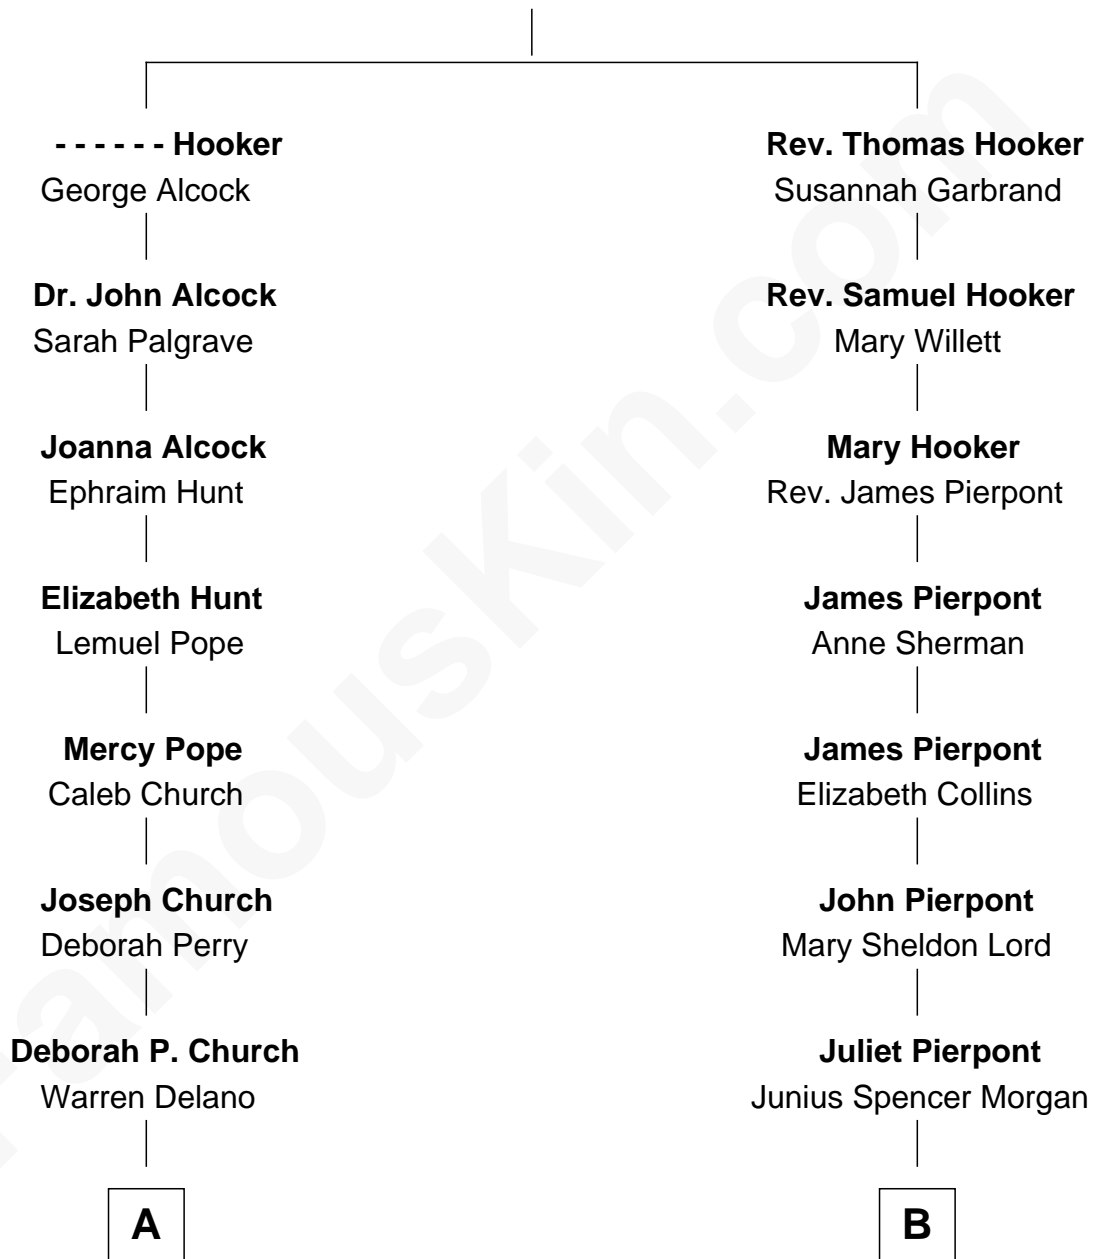

FamousKin.com
Relationship Chart of
Franklin D. Roosevelt
32nd U.S. President

8th cousin 1 time removed of
J.P. Morgan, Jr.
American Banker and Philanthropist

Thomas Hooker

A

Warren Delano
Catharine Robbins Lyman

Sara Delano
James Roosevelt

Franklin D. Roosevelt
32nd U.S. President

B

John Pierpont Morgan
Frances Louisa Tracy

J.P. Morgan, Jr.
American Banker and Philanthropist

FamousKin.com