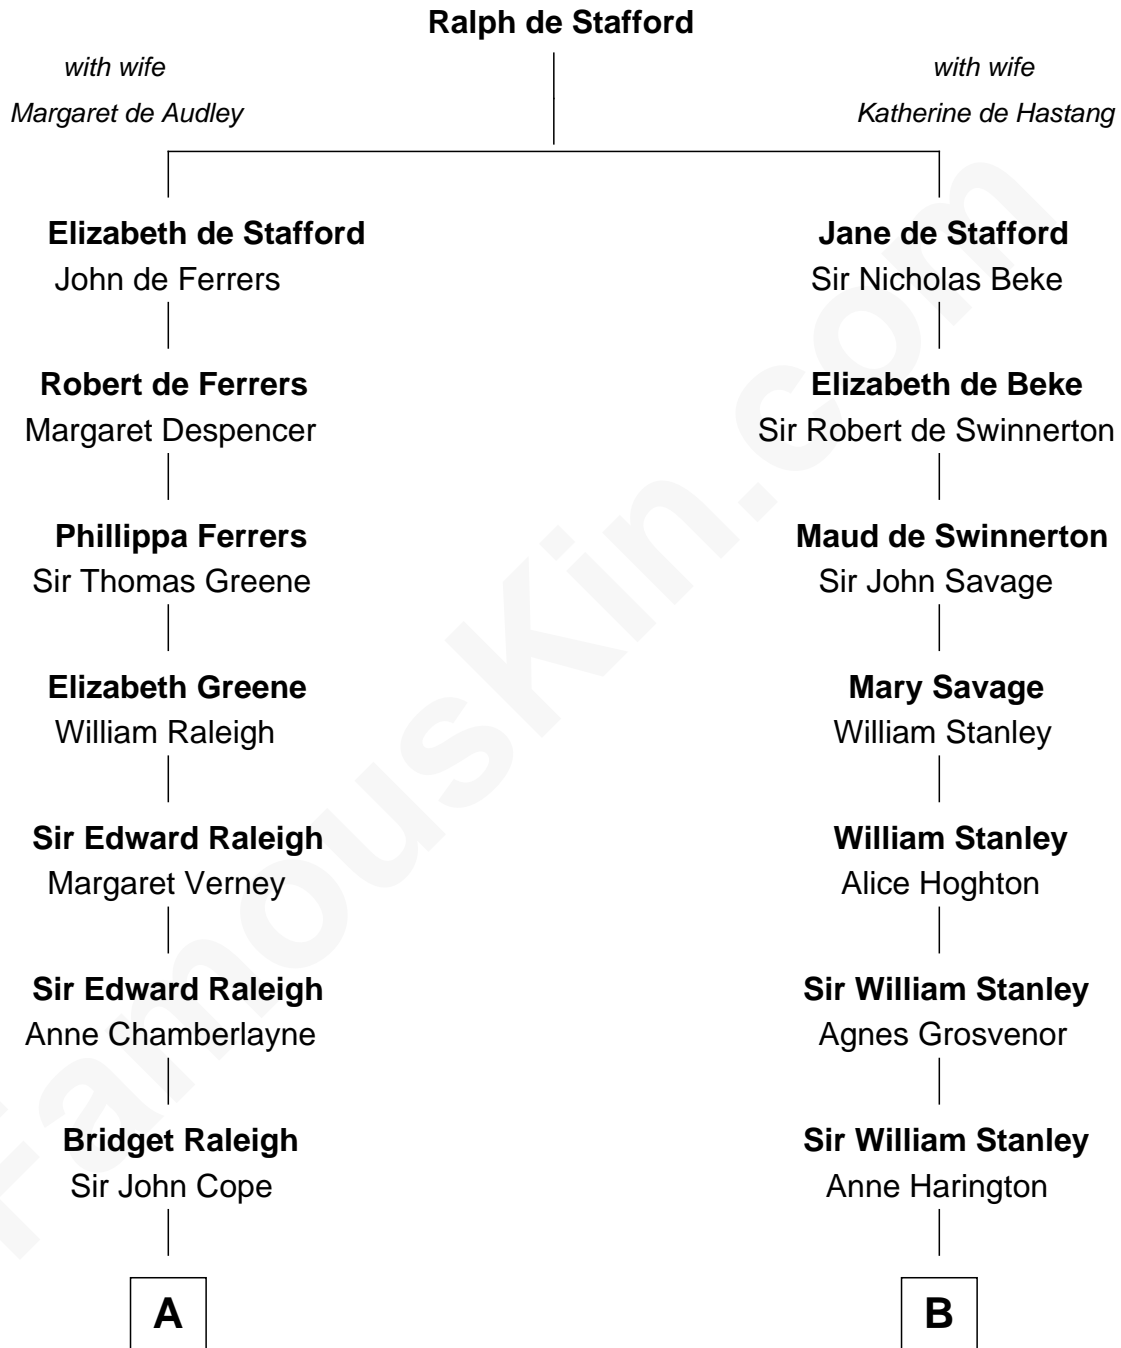

**FamousKin.com**  
**Relationship Chart of**  
**Franklin D. Roosevelt**  
*32nd U.S. President*

**16th cousin 2 times removed of**  
**Fitzhugh Lee**  
*40th Governor of Virginia*

**C**

—  
**Sara Delano**  
James Roosevelt

—  
**Franklin D. Roosevelt**  
*32nd U.S. President*

FamousKin.com