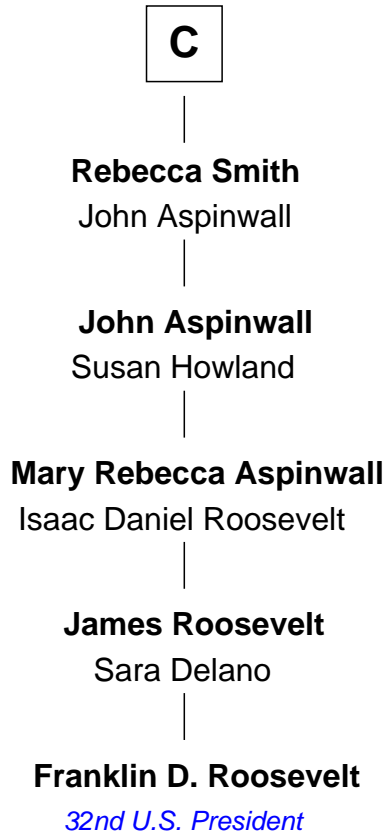

**FamousKin.com**  
**Relationship Chart of**  
**Franklin D. Roosevelt**  
*32nd U.S. President*

**16th cousin 5 times removed of**  
**Fitzhugh Lee**  
*40th Governor of Virginia*

**Sir Hugh de Courtenay**  
 Agnes de St. John

**Sir Thomas de Courtenay**  
 Muriel de Moels

**Margaret Courtenay**  
 Thomas Peverell

**Katherine Peverell**  
 Sir Walter Hungerford

**Sir Robert Hungerford**  
 Margaret Botreaux

**Sir Robert Hungerford**  
 Eleanor Moleyns

**Sir Thomas Hungerford**  
 Anne Percy

**Mary Hungerford**  
 Sir Edward Hastings

**A**

**Sir Hugh de Courtenay**  
 Margaret de Bohun

**Elizabeth de Courtenay**  
 Sir Andrew Luttrell

**Sir Hugh Luttrell**  
 Catherine de Beaumont

**Elizabeth Luttrell**  
 John Stratton

**Elizabeth Stratton**  
 John Andrews

**Elizabeth Andrews**  
 Sir Thomas de Windsor

**Sir Andrews de Windsor**  
 Elizabeth Blount

**B**

FamousKin.com