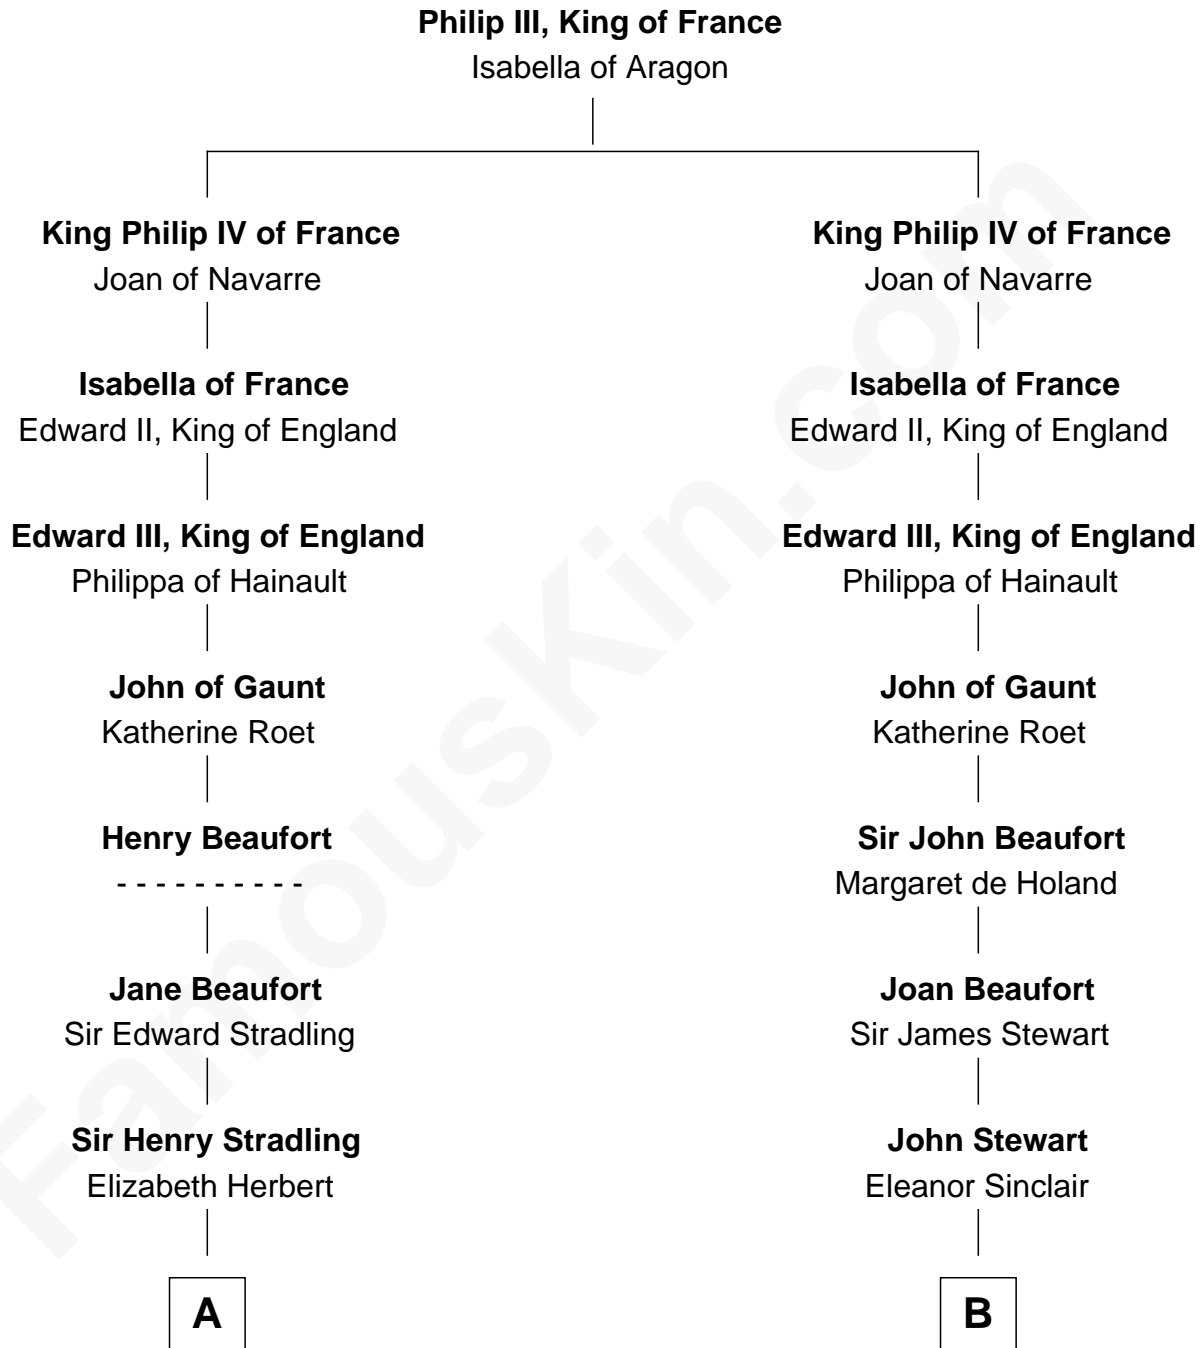

FamousKin.com
Relationship Chart of
Franklin D. Roosevelt
32nd U.S. President

18th cousin 3 times removed of
Fitzhugh Lee
40th Governor of Virginia

C

Rebecca Smith

John Aspinwall

John Aspinwall

Susan Howland

Mary Rebecca Aspinwall

Isaac Daniel Roosevelt

James Roosevelt

Sara Delano

Franklin D. Roosevelt

32nd U.S. President

D

Sydney Smith Lee

Anna Maria Mason

Fitzhugh Lee

40th Governor of Virginia

FamousKin.com