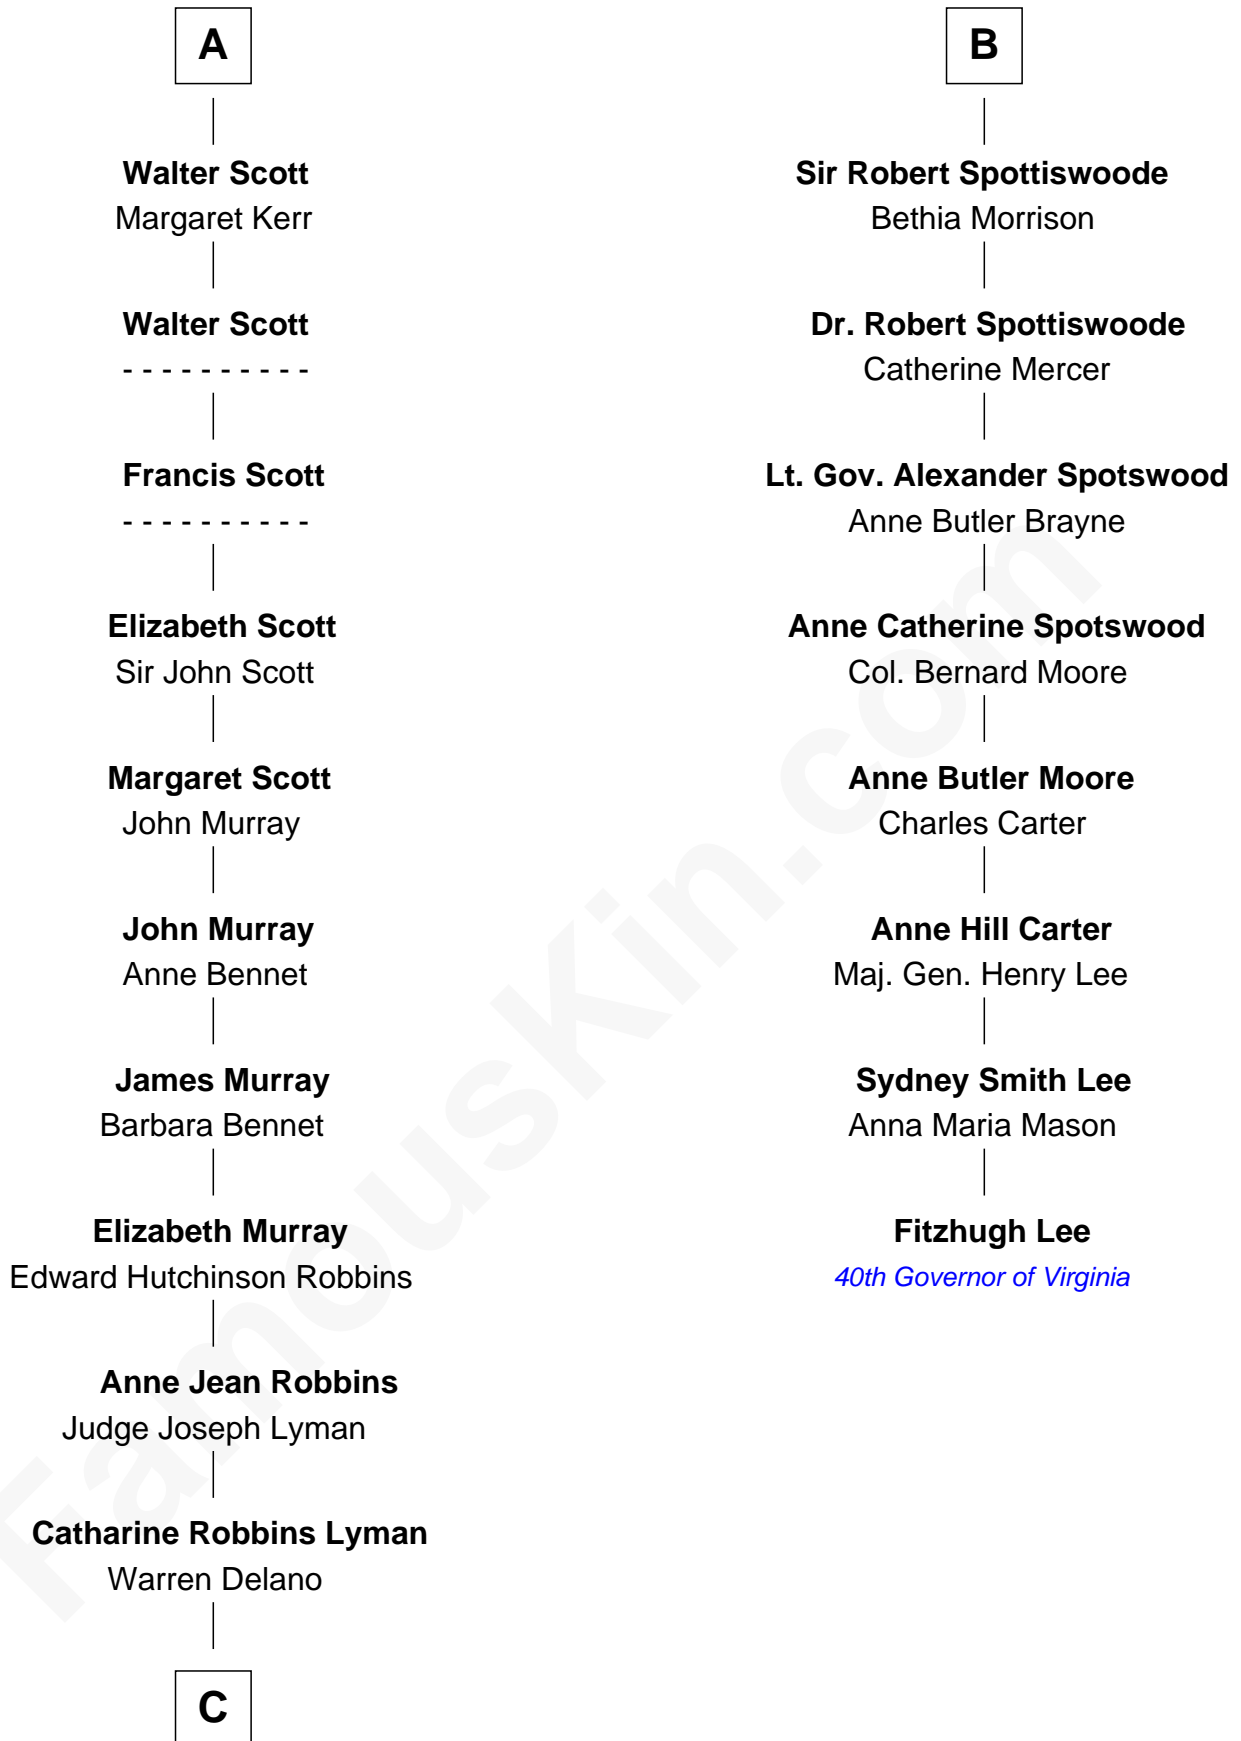

**FamousKin.com**  
**Relationship Chart of**  
**Franklin D. Roosevelt**  
*32nd U.S. President*

**14th cousin 4 times removed of**  
**Fitzhugh Lee**  
*40th Governor of Virginia*

**Robert III, King of Scotland**  
 Anabella Drummond

**James I, King of Scotland**  
 Joan Beaufort

**Mary Stewart**  
 Sir William Graham

**James II, King of Scotland**  
 Mary of Guelders

**Sir Robert Graham**  
 -----

**Mary Stewart of Scotland**  
 James Hamilton

**Elizabeth Graham**  
 John Erskine

**James Hamilton**  
 -----

**----- Erskine**  
 Sir Walter Lindsay

**Sir John Hamilton**  
 Janet Home

**Alexander Lindsay**  
 of Mathers Barclay

**Margaret Hamilton**  
 David Douglas

**Rt. Rev. David Lindsay**  
 Janet Ramsay

**Margaret Douglas**  
 Sir Walter Scott

**Rachel Lindsay**  
 Rt. Rev. John Spottiswoode

**A**

**B**

**C**

—  
**Sara Delano**  
James Roosevelt

—  
**Franklin D. Roosevelt**  
*32nd U.S. President*