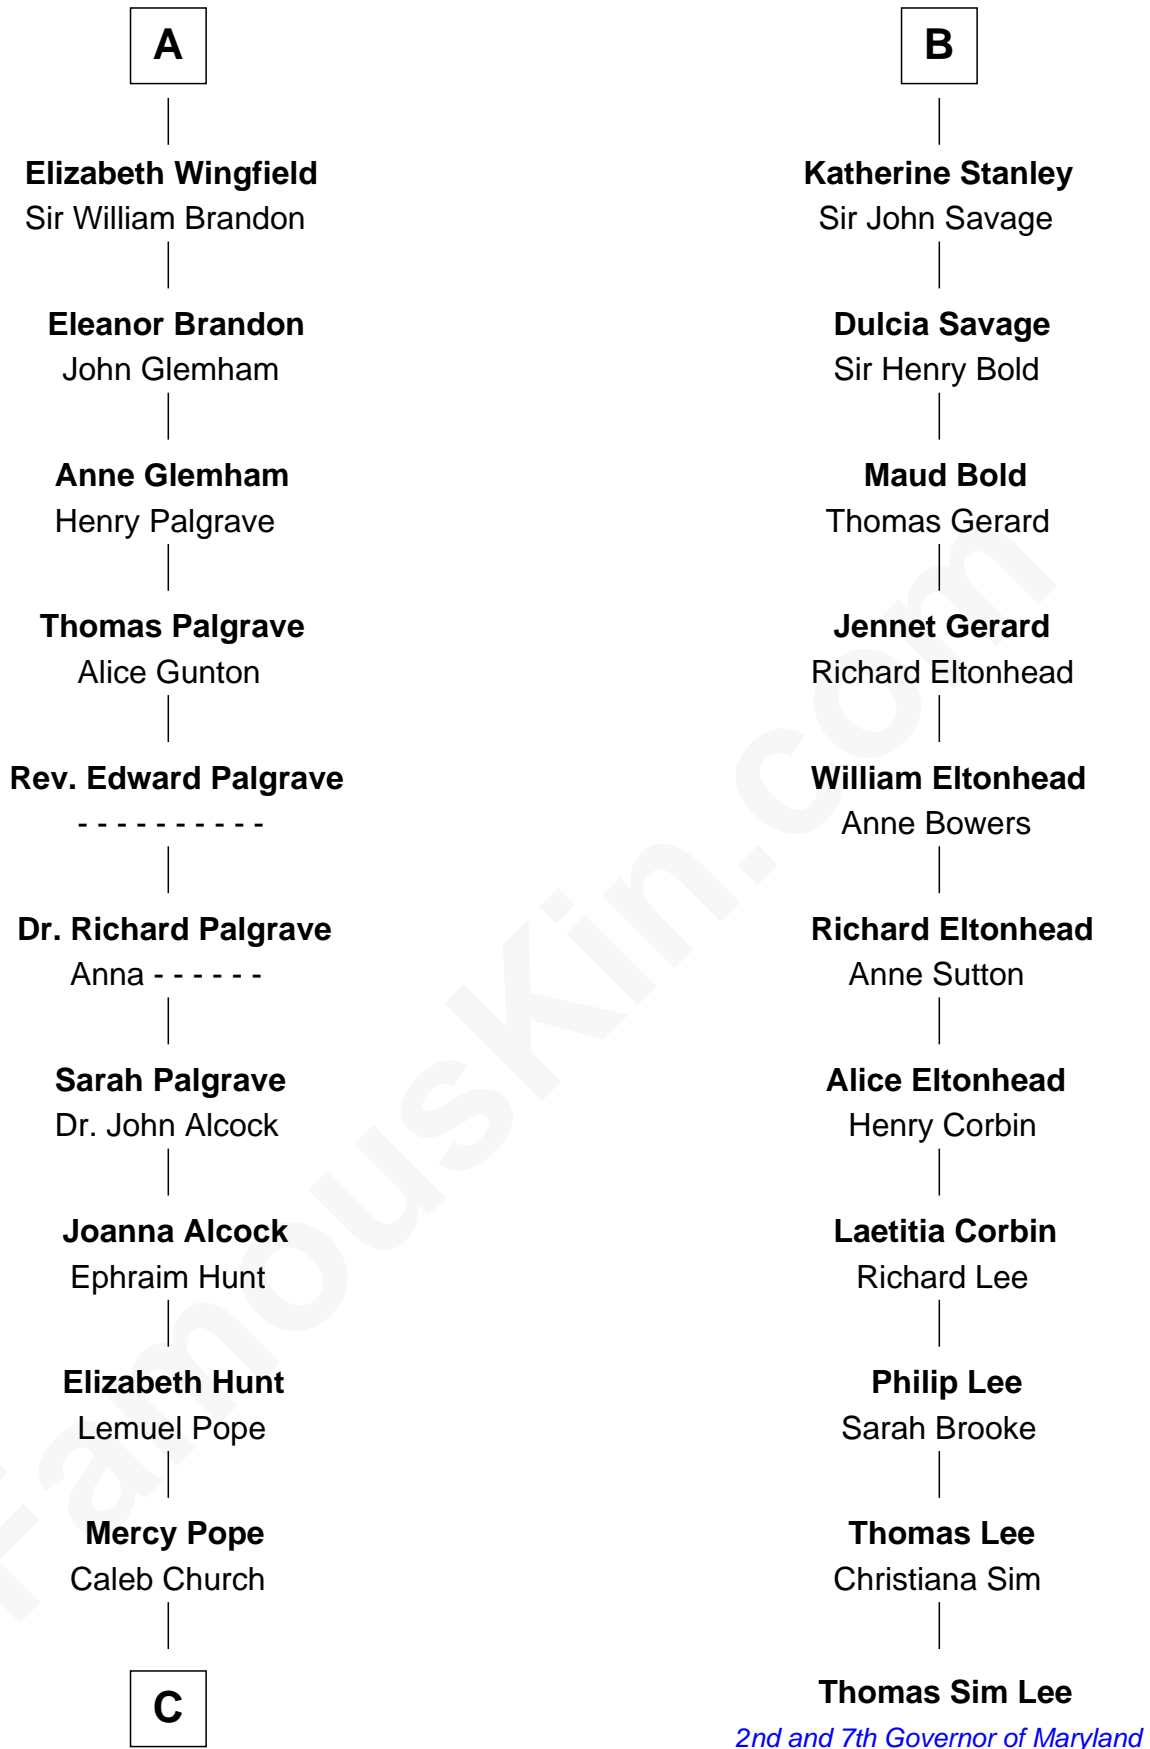

FamousKin.com
Relationship Chart of
Franklin D. Roosevelt
32nd U.S. President

17th cousin 4 times removed of
Thomas Sim Lee
2nd and 7th Governor of Maryland

Sir Humphrey de Bohun
Maud of Eu

Sir Humphrey de Bohun
Eleanor de Braiose

Humphrey de Bohun
Maud de Fiennes

Humphrey de Bohun
Elizabeth Plantagenet

Sir William de Bohun
Elizabeth de Badlesmere

Elizabeth de Bohun
Sir Richard Fitzalan

Elizabeth Fitzalan
Sir Robert Goushill

Elizabeth Goushill
Sir Robert Wingfield

A

Sir Humphrey de Bohun
Eleanor de Braiose

Humphrey de Bohun
Maud de Fiennes

Humphrey de Bohun
Elizabeth Plantagenet

Sir William de Bohun
Elizabeth de Badlesmere

Elizabeth de Bohun
Sir Richard Fitzalan

Elizabeth Fitzalan
Sir Robert Goushill

Joan Goushill
Sir Thomas Stanley

B

C

Joseph Church

Deborah Perry

Deborah P. Church

Warren Delano

Warren Delano