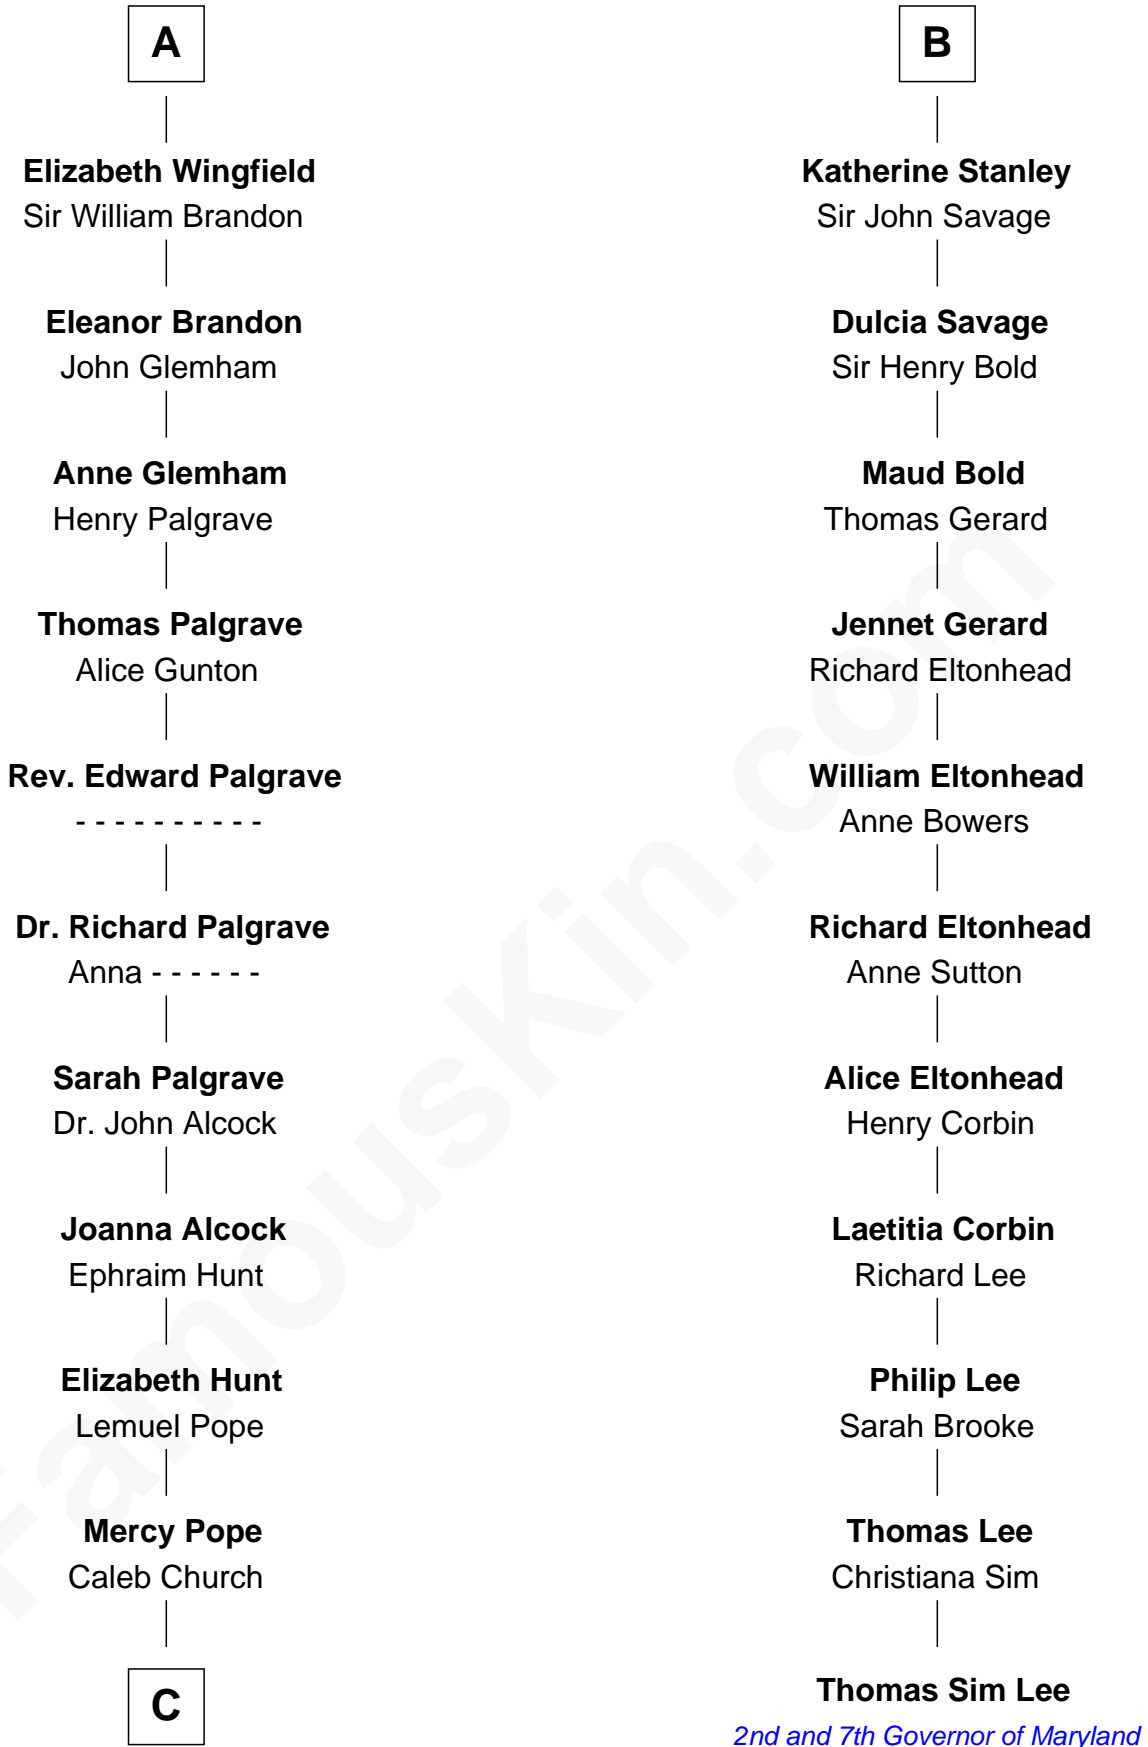

FamousKin.com
Relationship Chart of
Franklin D. Roosevelt
32nd U.S. President

17th cousin 4 times removed of
Thomas Sim Lee
2nd and 7th Governor of Maryland

C

Joseph Church

Deborah Perry

Deborah P. Church

Warren Delano

Warren Delano

Catharine Robbins Lyman

Sara Delano

James Roosevelt

Franklin D. Roosevelt

32nd U.S. President