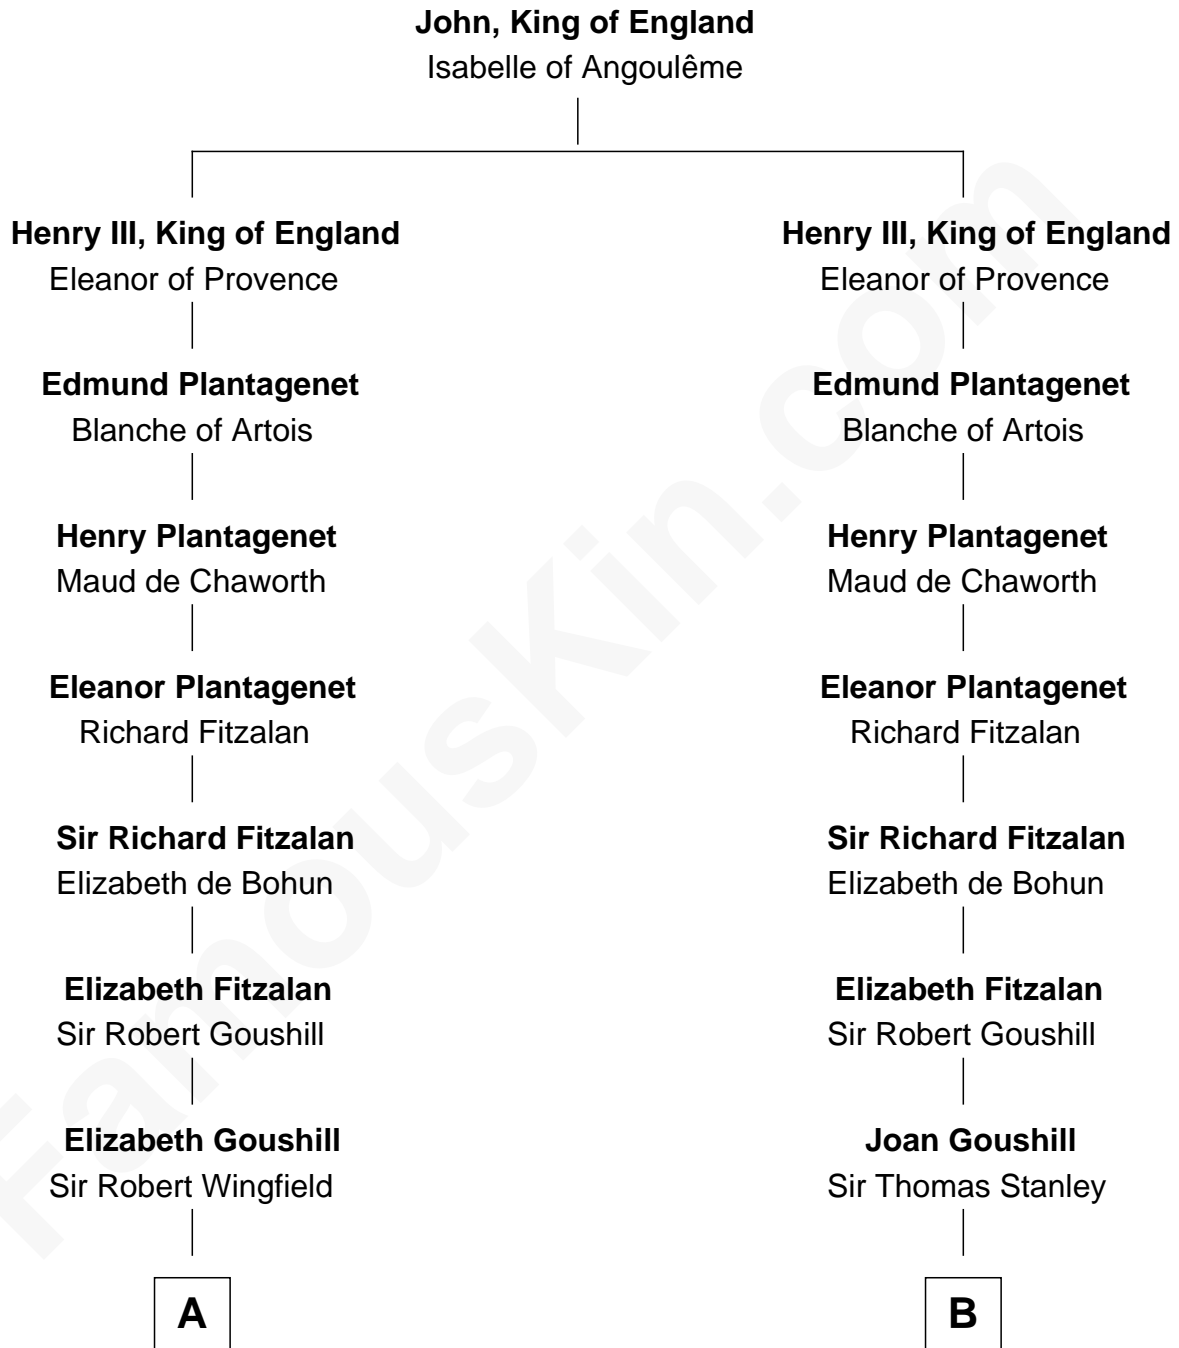

FamousKin.com
Relationship Chart of
Franklin D. Roosevelt
32nd U.S. President

17th cousin 4 times removed of
Thomas Sim Lee
2nd and 7th Governor of Maryland

C

Joseph Church

Deborah Perry

Deborah P. Church

Warren Delano

Warren Delano

Catharine Robbins Lyman

Sara Delano

James Roosevelt

Franklin D. Roosevelt

32nd U.S. President