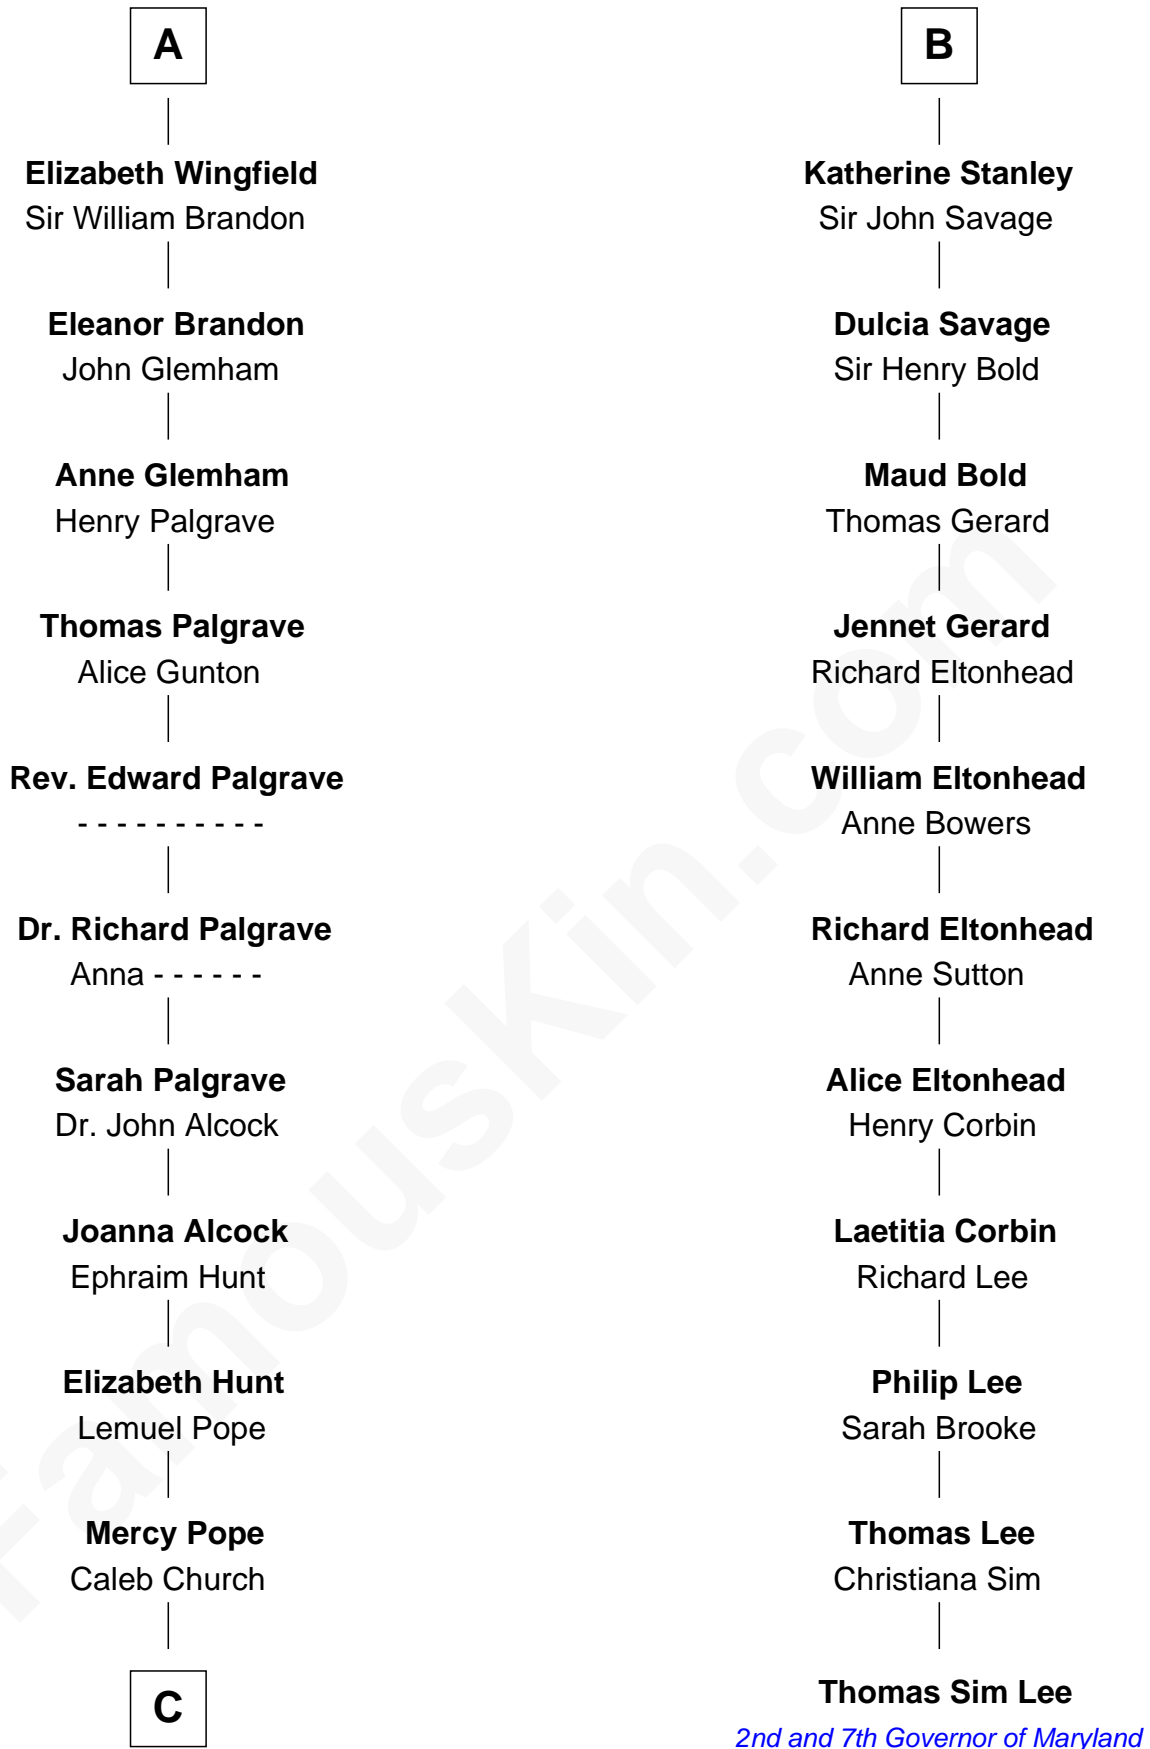

FamousKin.com
Relationship Chart of
Franklin D. Roosevelt
32nd U.S. President

17th cousin 4 times removed of
Thomas Sim Lee
2nd and 7th Governor of Maryland

Sir John FitzGeoffrey
 Isabel le Bigod

C

Joseph Church

Deborah Perry

Deborah P. Church

Warren Delano

Warren Delano

Catharine Robbins Lyman

Sara Delano

James Roosevelt

Franklin D. Roosevelt

32nd U.S. President