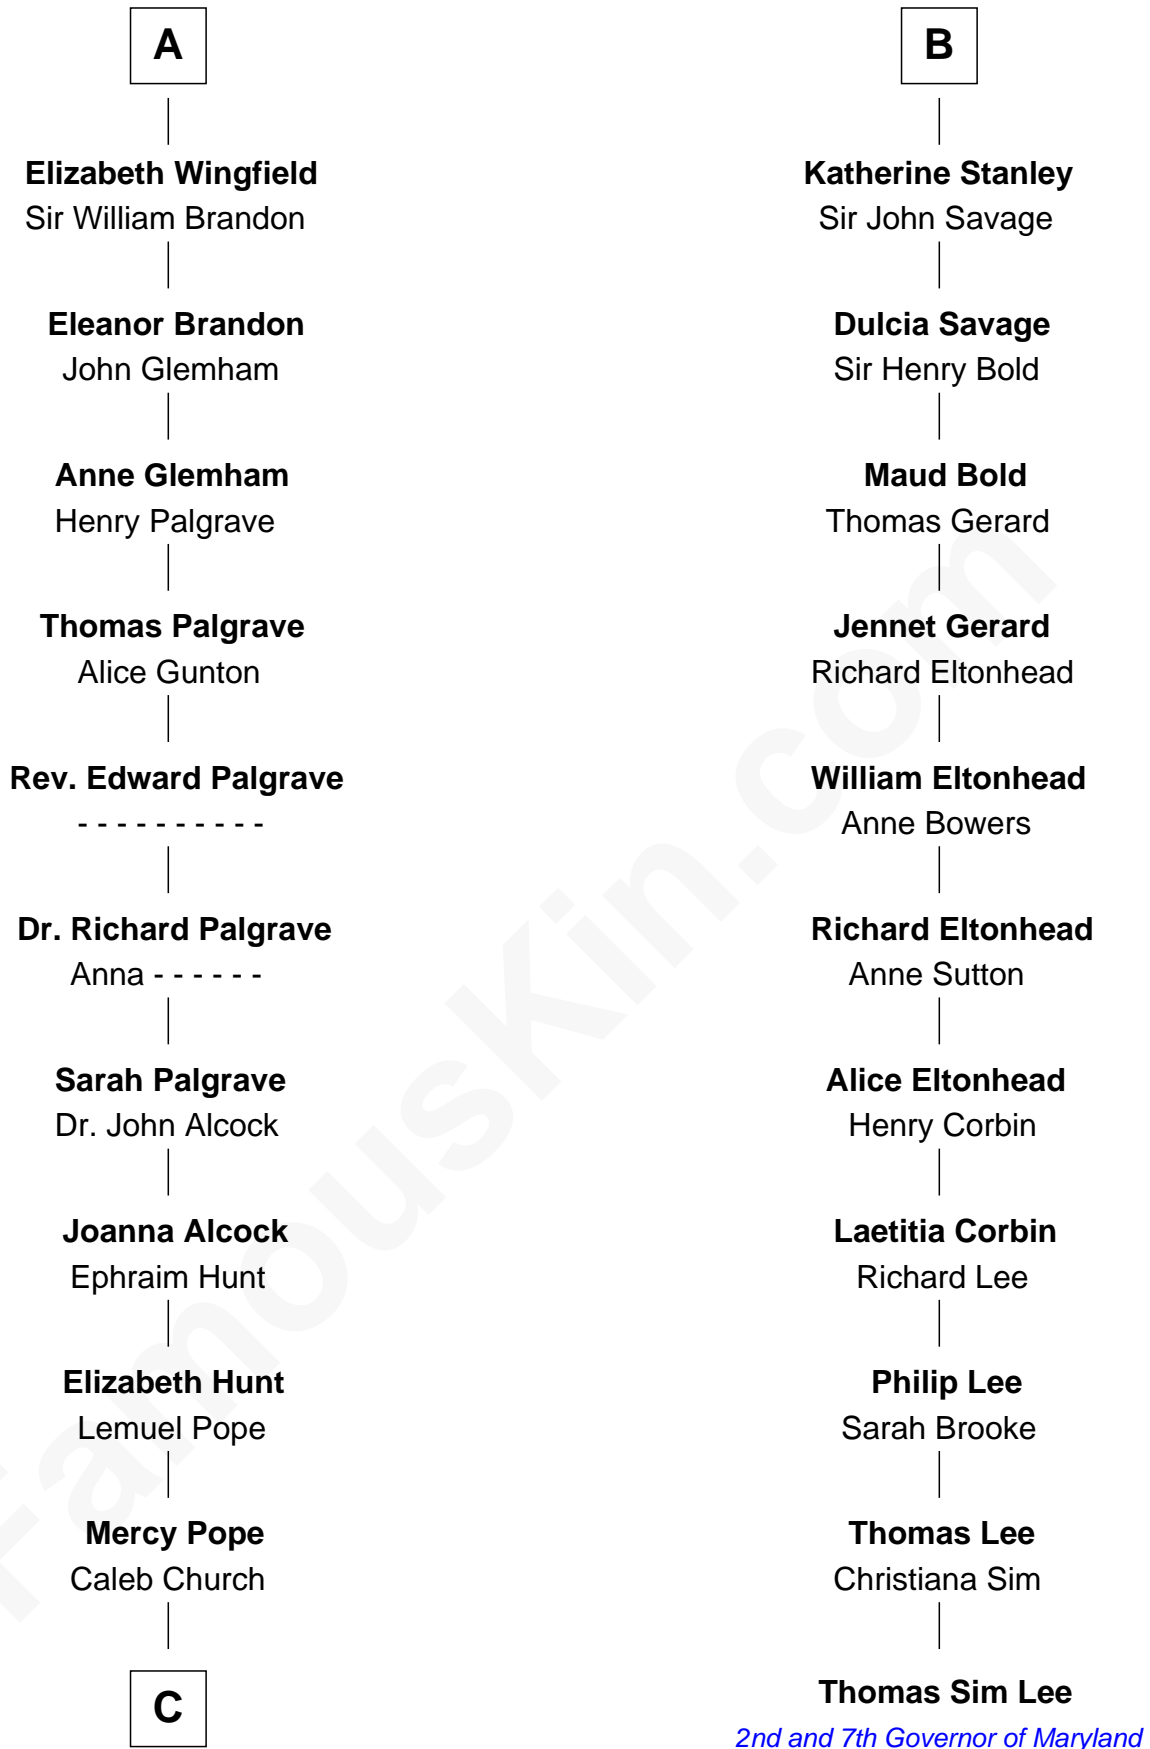

**FamousKin.com**  
**Relationship Chart of**  
**Franklin D. Roosevelt**  
*32nd U.S. President*

**17th cousin 4 times removed of**  
**Thomas Sim Lee**  
*2nd and 7th Governor of Maryland*

**Sir Gerald de Prendergast**

**C**

Joseph Church

Deborah Perry

Deborah P. Church

Warren Delano

Warren Delano

Catharine Robbins Lyman

Sara Delano

James Roosevelt

Franklin D. Roosevelt

*32nd U.S. President*