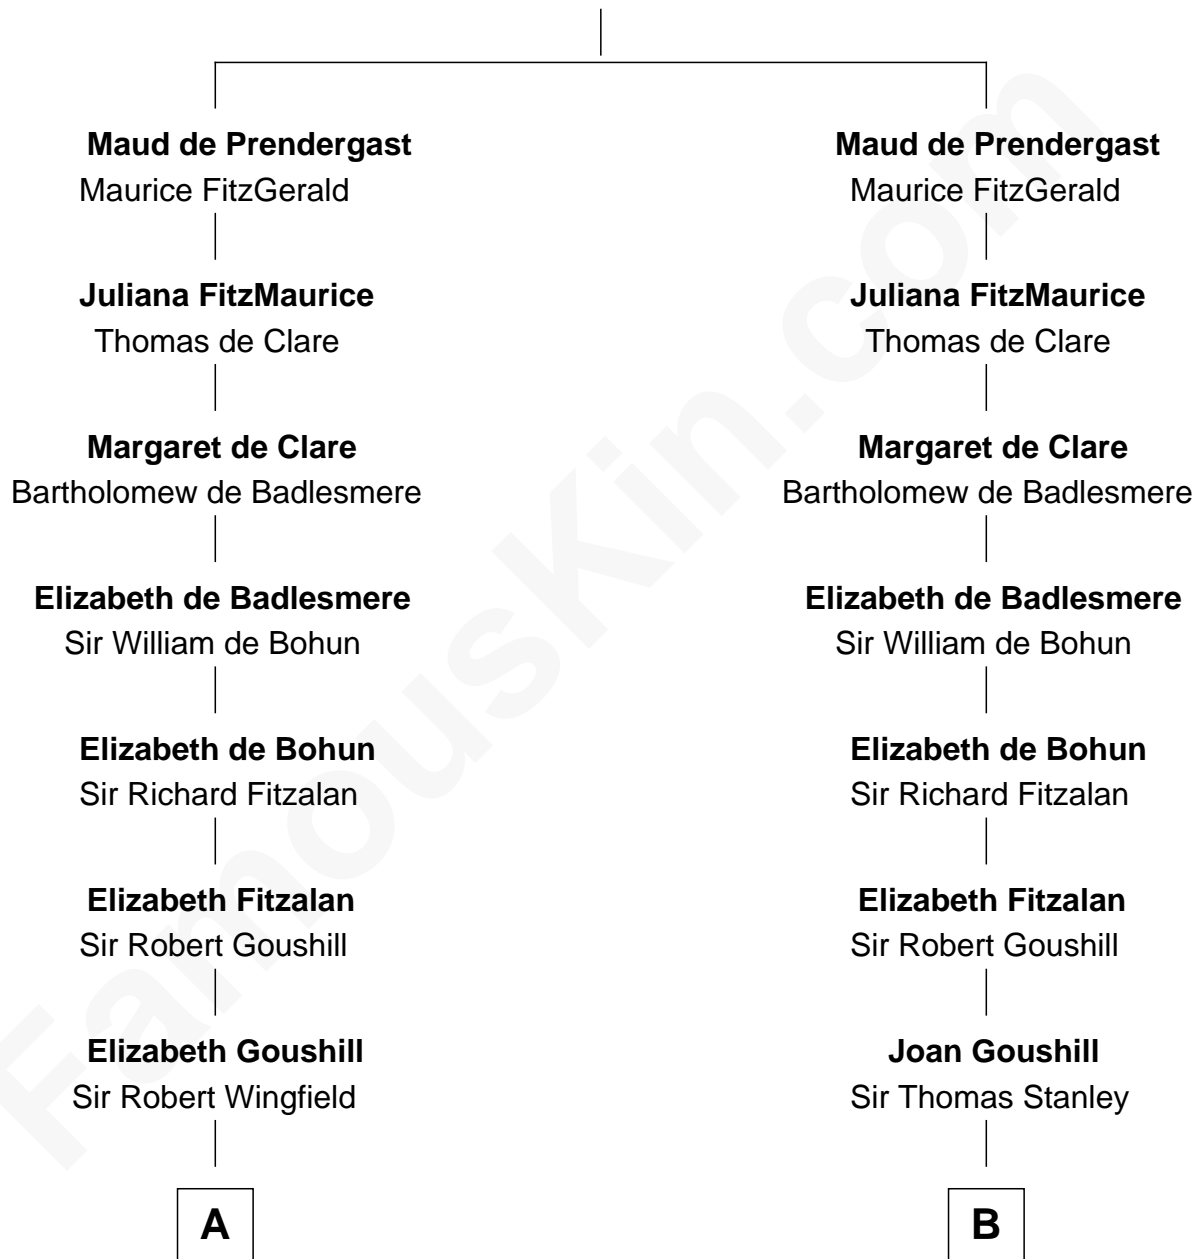

**FamousKin.com**  
**Relationship Chart of**  
**Franklin D. Roosevelt**  
*32nd U.S. President*

**17th cousin 4 times removed of**  
**Thomas Sim Lee**  
*2nd and 7th Governor of Maryland*

**Sir Gerald de Prendergast**

**C**

Joseph Church

Deborah Perry

Deborah P. Church

Warren Delano

Warren Delano

Catharine Robbins Lyman

Sara Delano

James Roosevelt

Franklin D. Roosevelt

*32nd U.S. President*