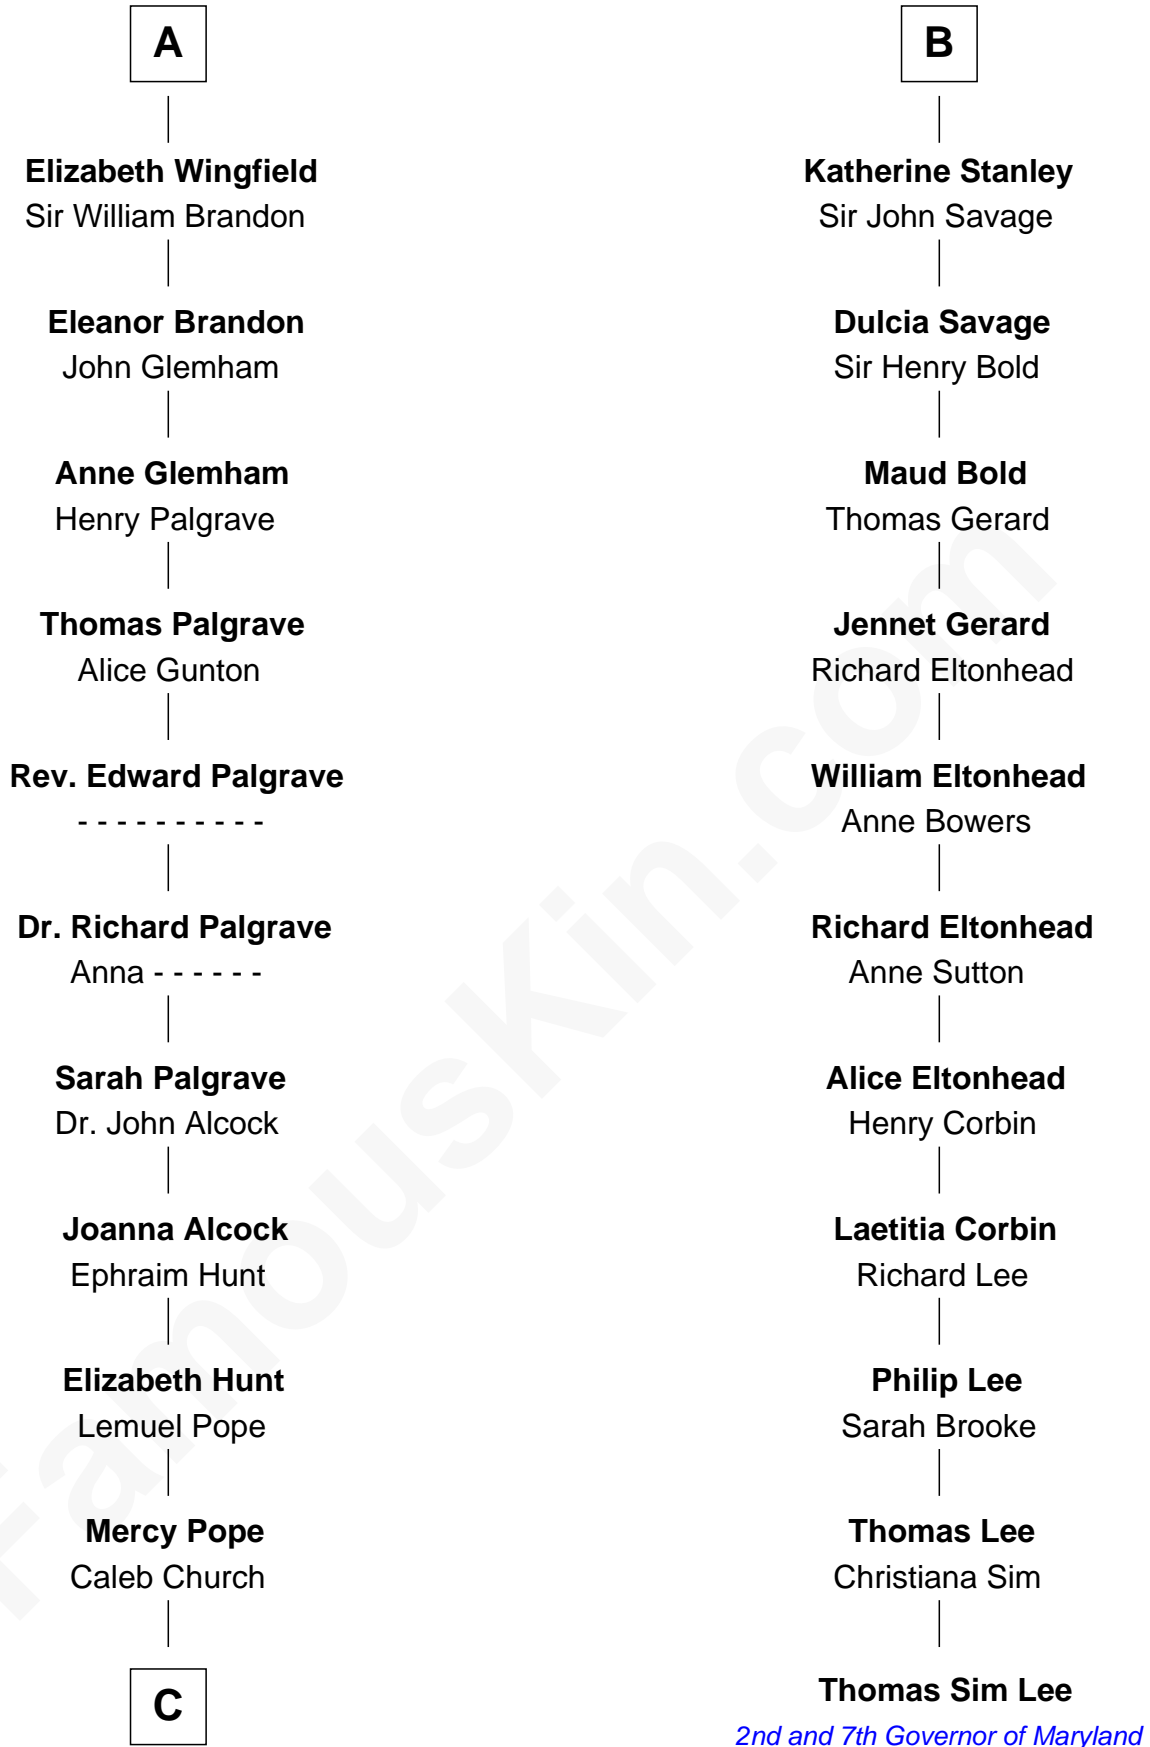

FamousKin.com
Relationship Chart of
Franklin D. Roosevelt
32nd U.S. President

17th cousin 4 times removed of
Thomas Sim Lee
2nd and 7th Governor of Maryland

C

Joseph Church

Deborah Perry

Deborah P. Church

Warren Delano

Warren Delano

Catharine Robbins Lyman

Sara Delano

James Roosevelt

Franklin D. Roosevelt

32nd U.S. President