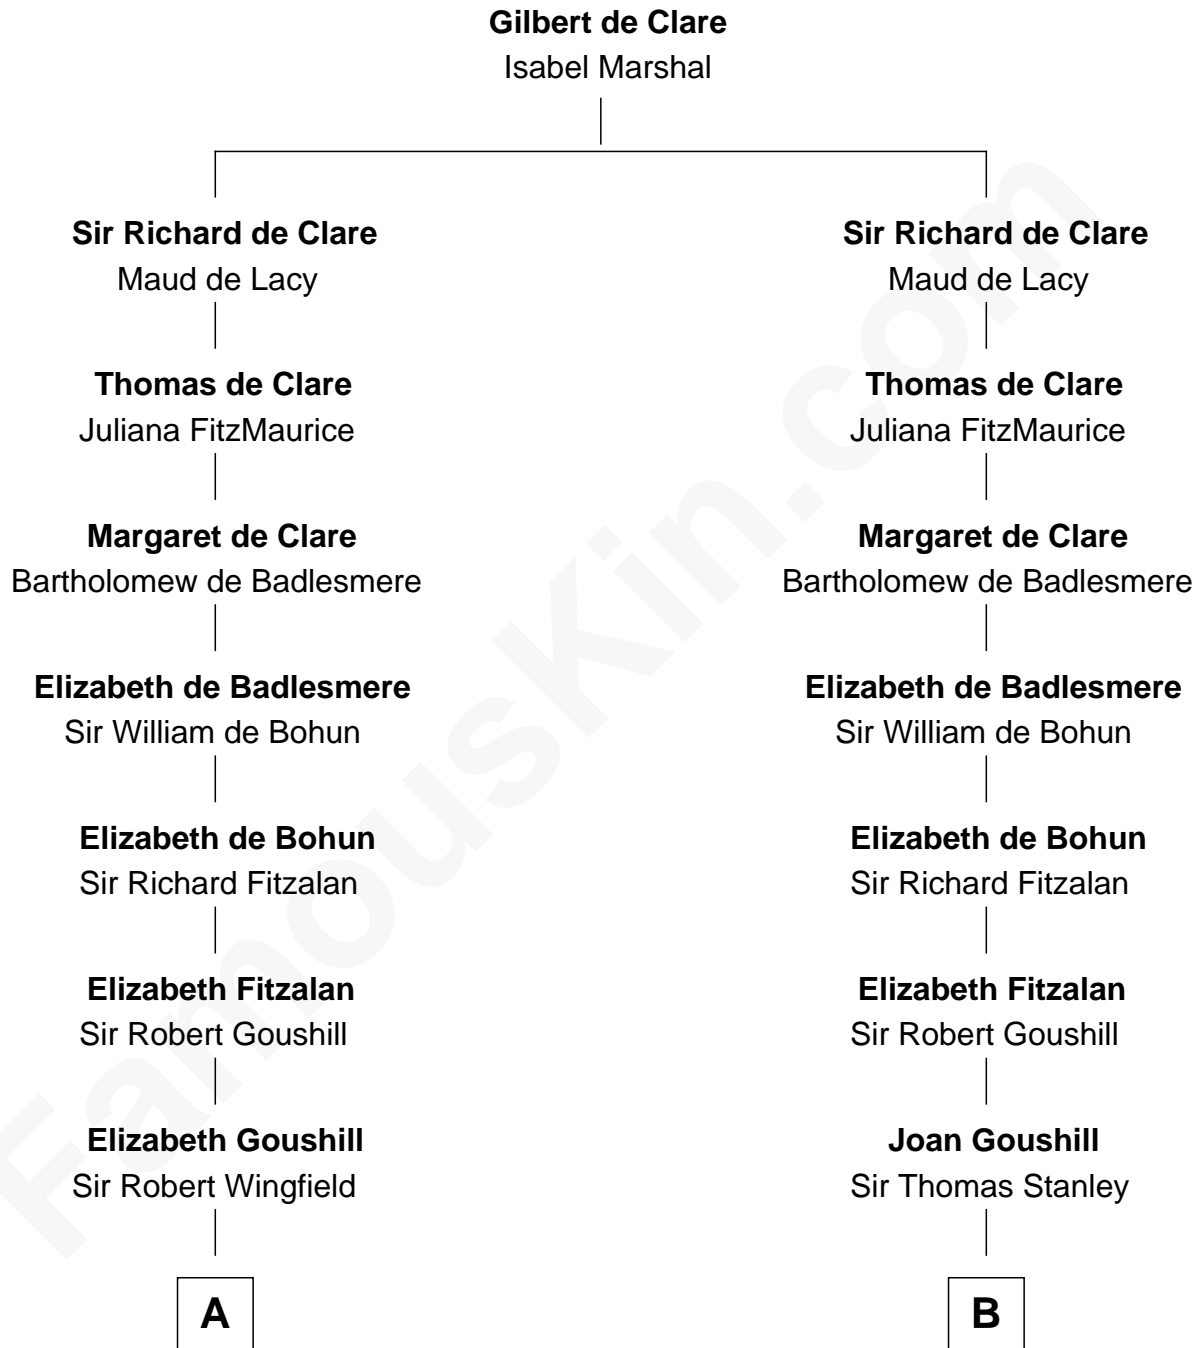

FamousKin.com
Relationship Chart of
Franklin D. Roosevelt
32nd U.S. President

17th cousin 4 times removed of
Thomas Sim Lee
2nd and 7th Governor of Maryland

C

Joseph Church

Deborah Perry

Deborah P. Church

Warren Delano

Warren Delano

Catharine Robbins Lyman

Sara Delano

James Roosevelt

Franklin D. Roosevelt

32nd U.S. President