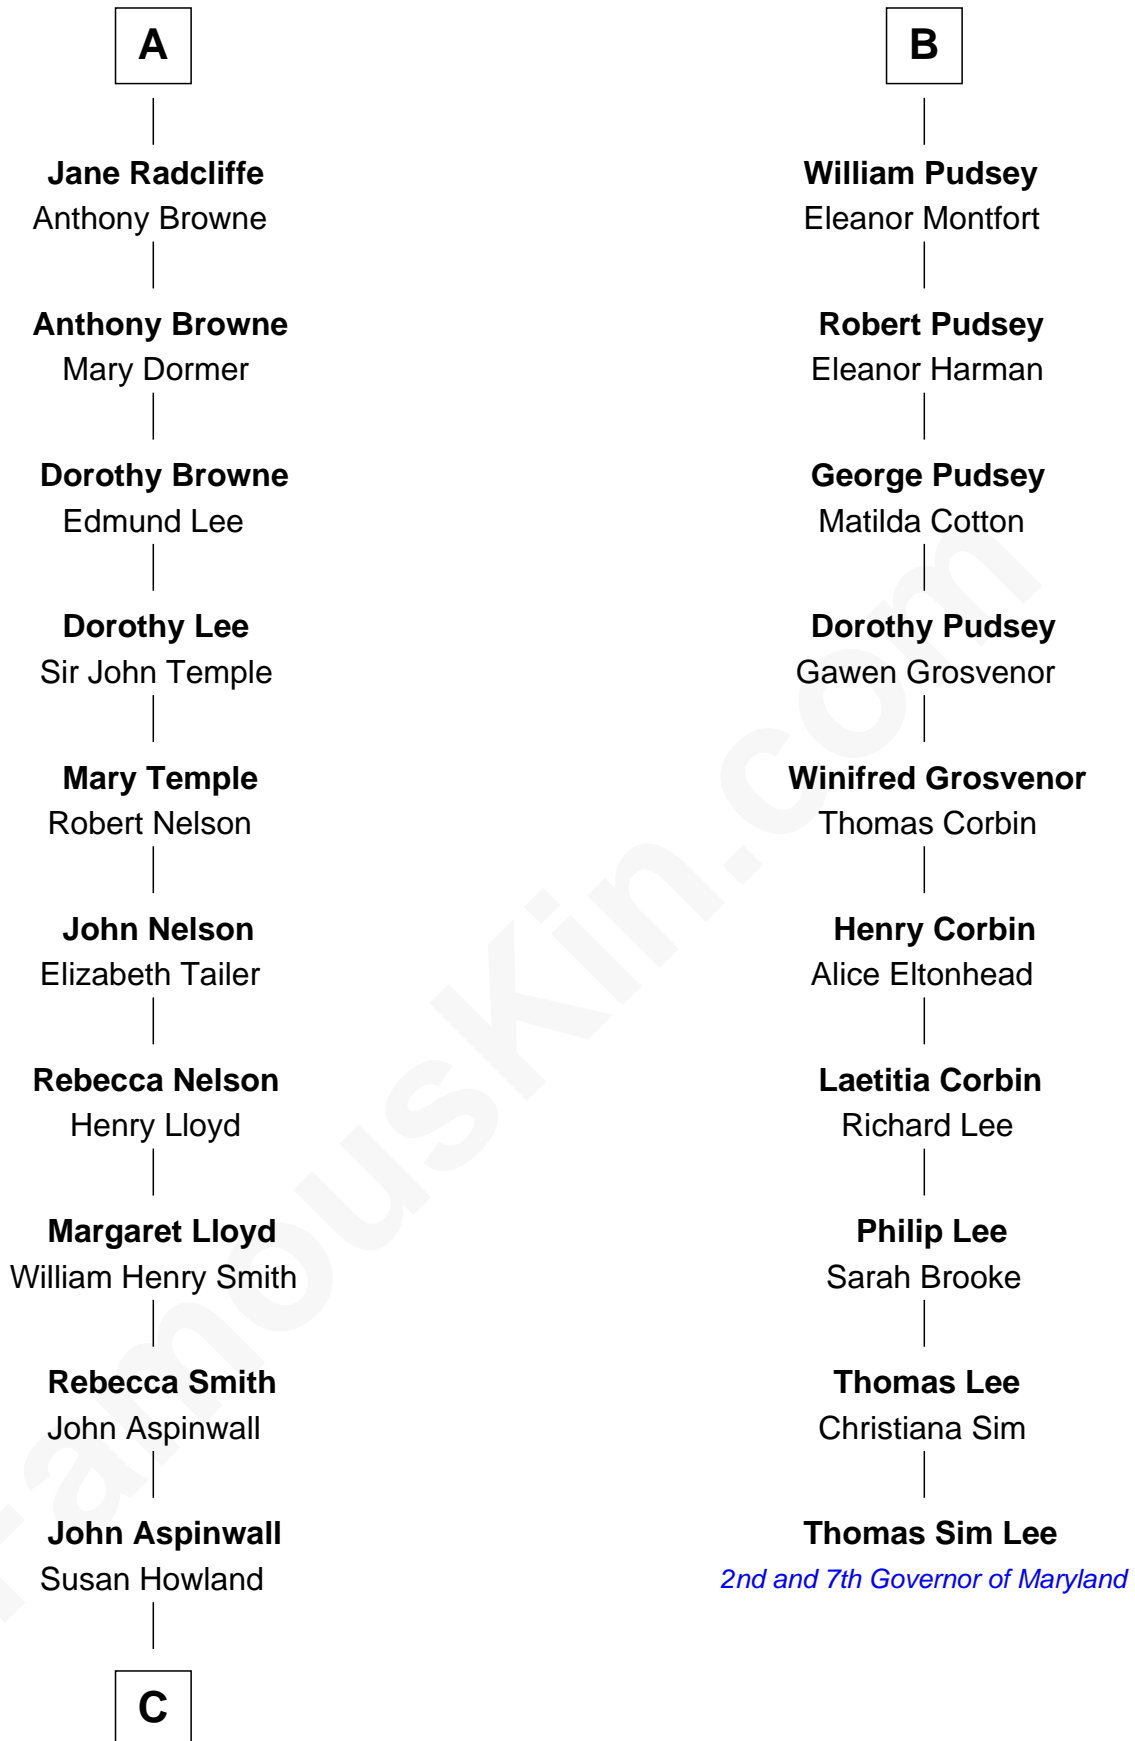

**FamousKin.com**  
**Relationship Chart of**  
**Franklin D. Roosevelt**  
*32nd U.S. President*

**16th cousin 3 times removed of**  
**Thomas Sim Lee**  
*2nd and 7th Governor of Maryland*

**C**

—  
**Mary Rebecca Aspinwall**

Isaac Daniel Roosevelt

—  
**James Roosevelt**

Sara Delano

—  
**Franklin D. Roosevelt**

*32nd U.S. President*

FamousKin.com