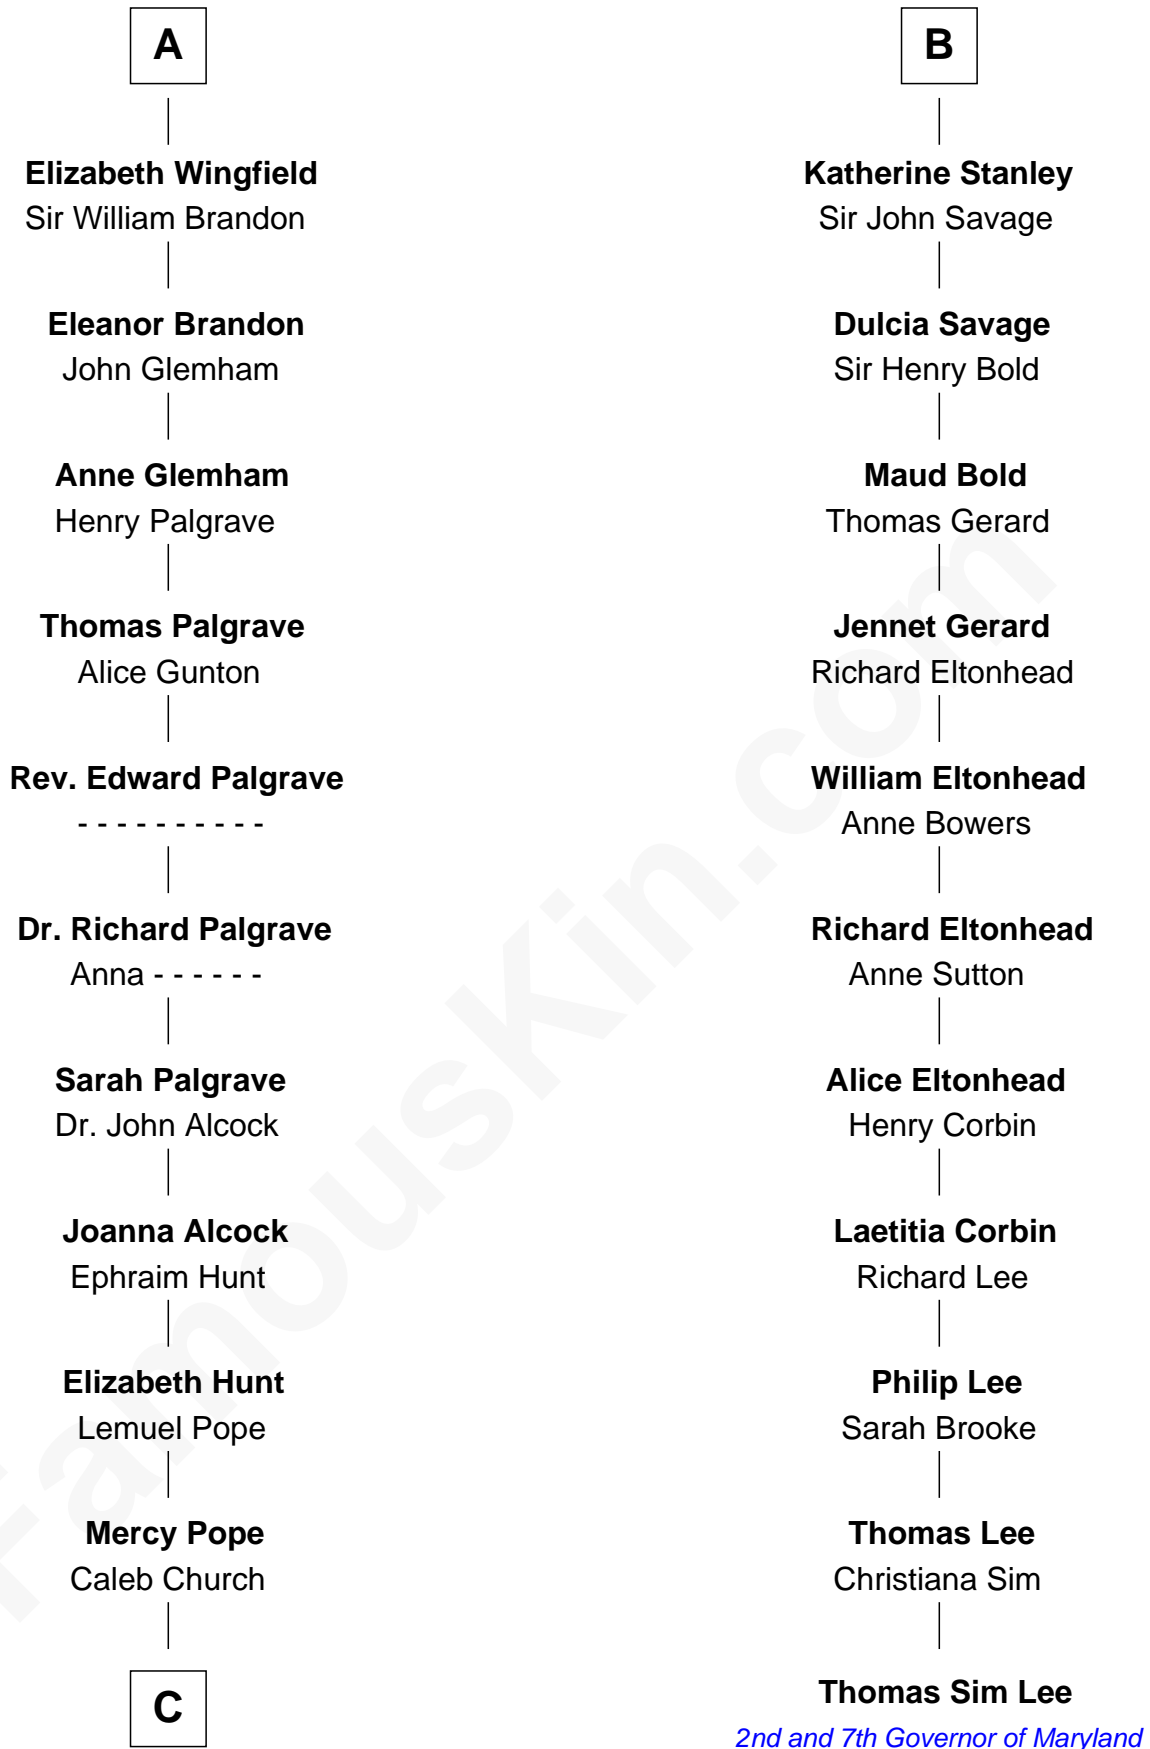

**FamousKin.com**  
**Relationship Chart of**  
**Franklin D. Roosevelt**  
*32nd U.S. President*

**17th cousin 4 times removed of**  
**Thomas Sim Lee**  
*2nd and 7th Governor of Maryland*

**Henry II, Duke of Brabant**  
 Marie of Hohenstaufen

**Matilda of Brabant**  
 Robert I, Count of Artois

**Blanche of Artois**  
 Edmund Plantagenet

**Henry Plantagenet**  
 Maud de Chaworth

**Eleanor Plantagenet**  
 Richard Fitzalan

**Sir Richard Fitzalan**  
 Elizabeth de Bohun

**Elizabeth Fitzalan**  
 Sir Robert Goushill

**Elizabeth Goushill**  
 Sir Robert Wingfield

**A**

**Matilda of Brabant**  
 Robert I, Count of Artois

**Blanche of Artois**  
 Edmund Plantagenet

**Henry Plantagenet**  
 Maud de Chaworth

**Eleanor Plantagenet**  
 Richard Fitzalan

**Sir Richard Fitzalan**  
 Elizabeth de Bohun

**Elizabeth Fitzalan**  
 Sir Robert Goushill

**Joan Goushill**  
 Sir Thomas Stanley

**B**

**C**

—  
**Joseph Church**