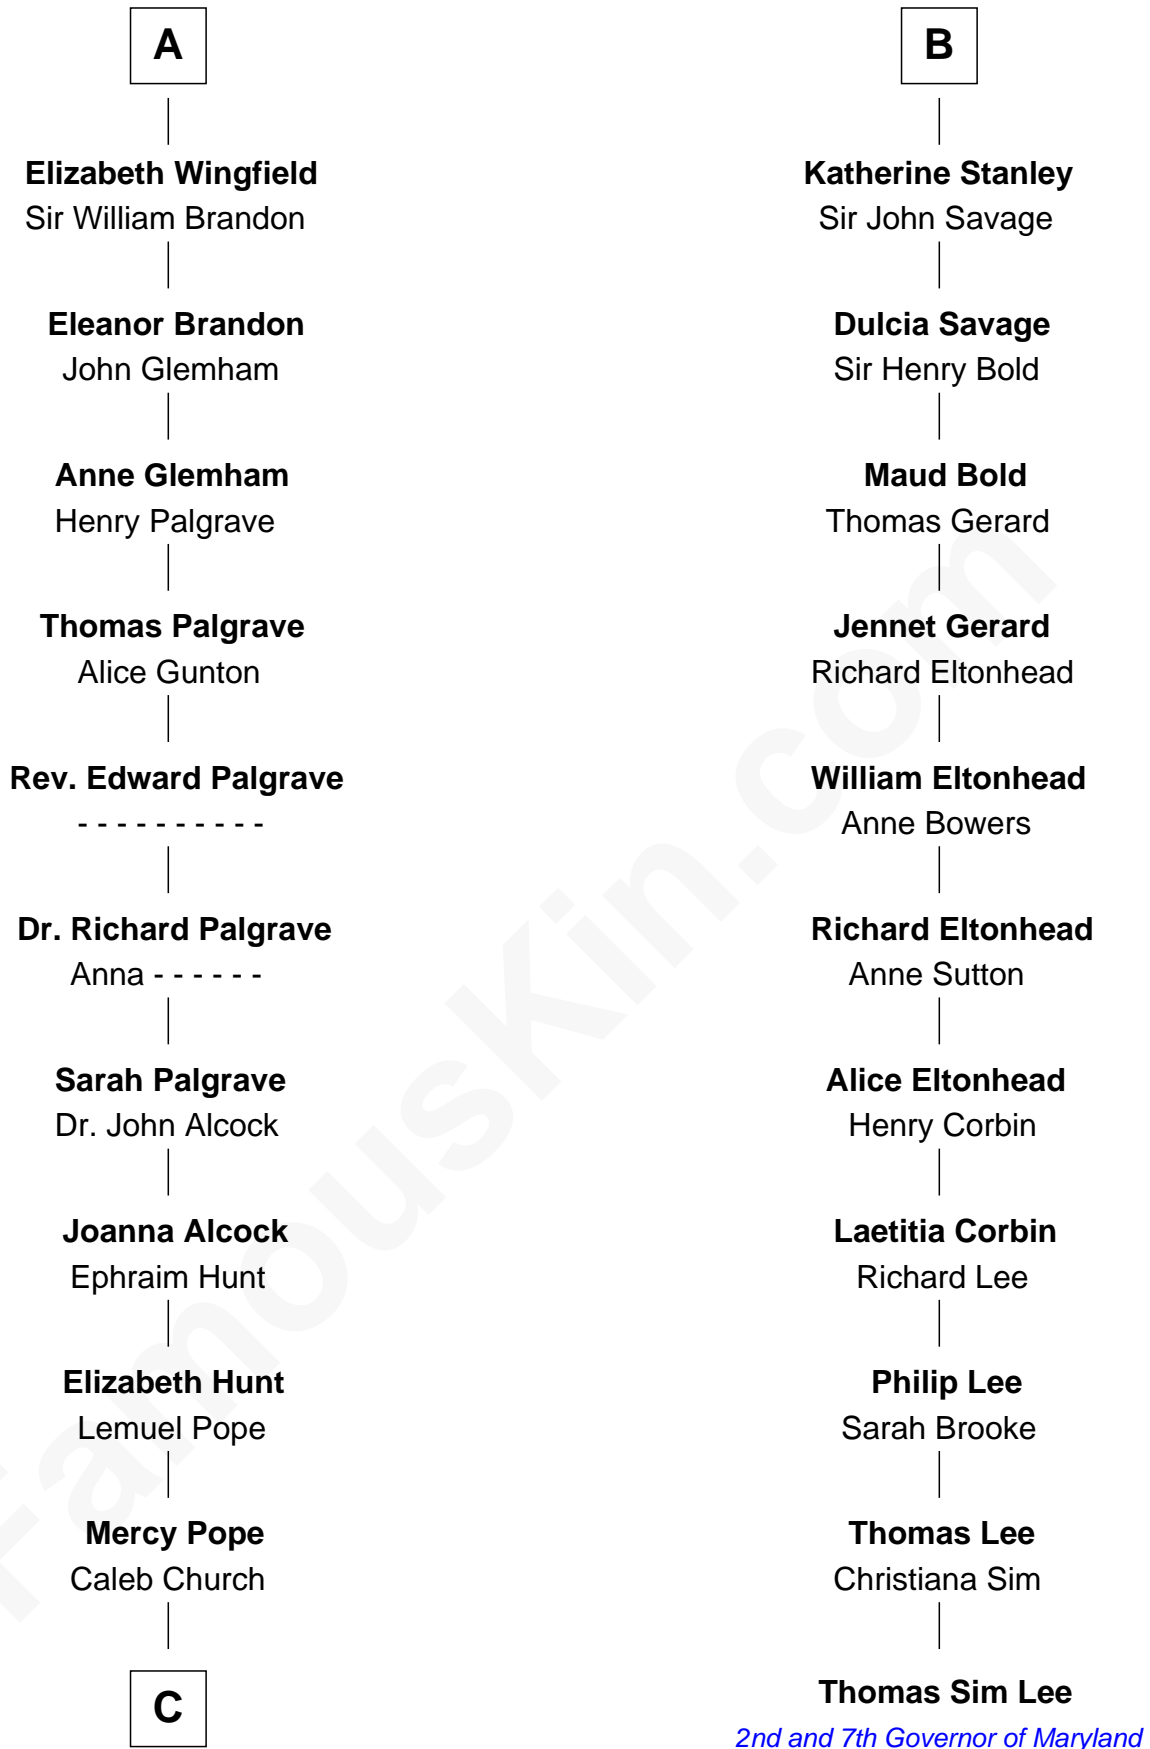

**FamousKin.com**  
**Relationship Chart of**  
**Franklin D. Roosevelt**  
*32nd U.S. President*

**17th cousin 4 times removed of**  
**Thomas Sim Lee**  
*2nd and 7th Governor of Maryland*

**Louis VIII, King of France**  
 Blanche of Castile

**C**

**Joseph Church**

Deborah Perry

**Deborah P. Church**

Warren Delano

**Warren Delano**

Catharine Robbins Lyman

**Sara Delano**

James Roosevelt

**Franklin D. Roosevelt**

*32nd U.S. President*