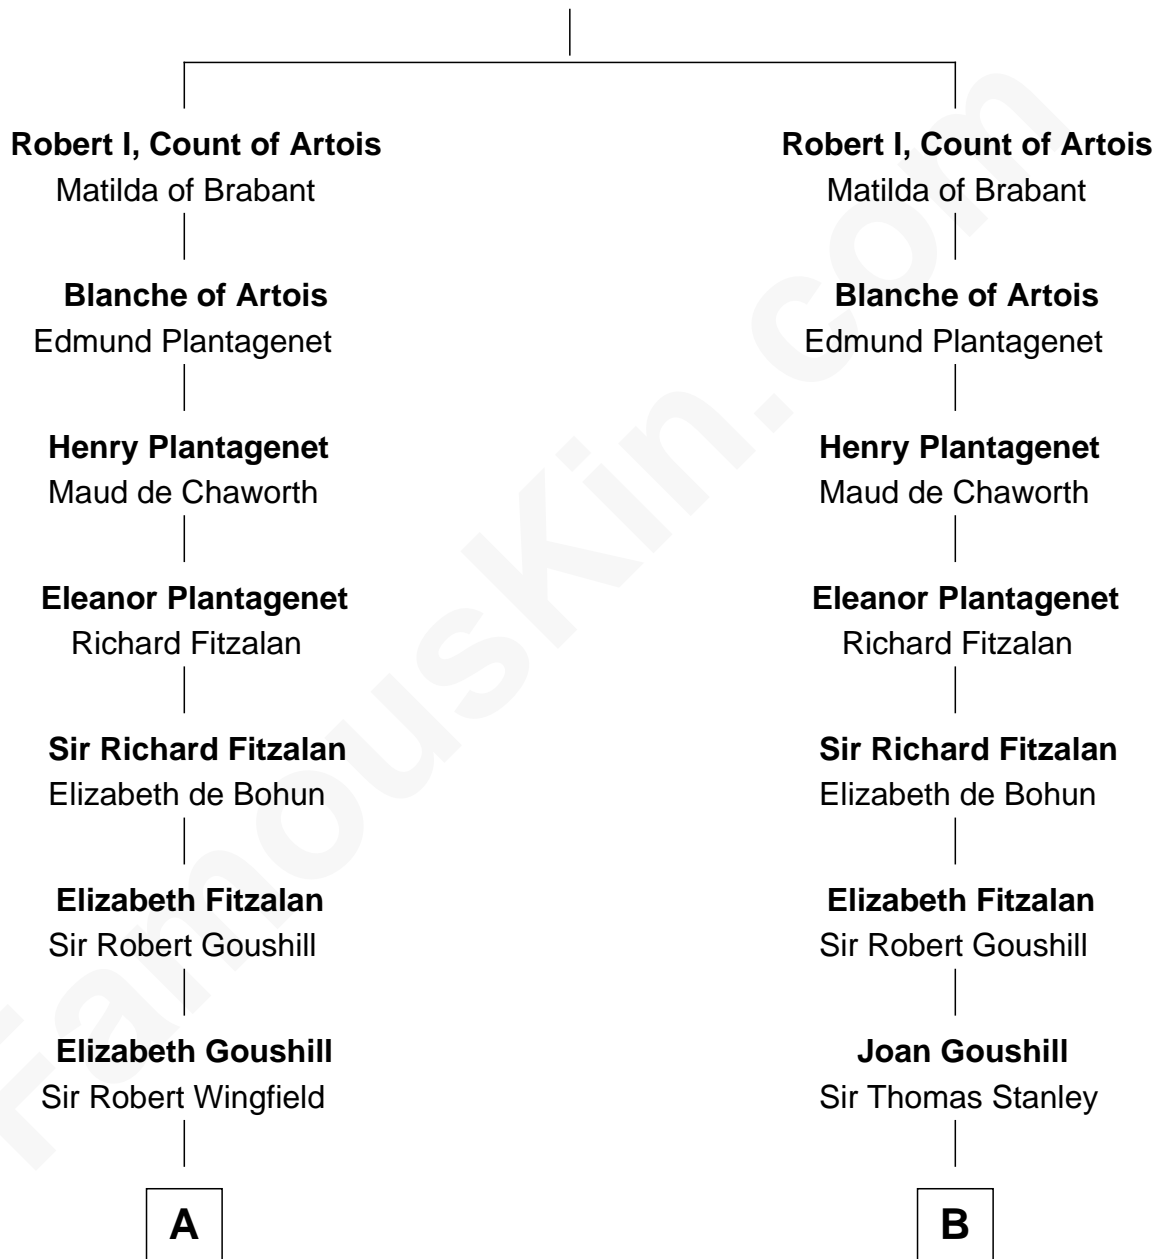

**FamousKin.com**  
**Relationship Chart of**  
**Franklin D. Roosevelt**  
*32nd U.S. President*

**17th cousin 4 times removed of**  
**Thomas Sim Lee**  
*2nd and 7th Governor of Maryland*

**Louis VIII, King of France**  
 Blanche of Castile

**C**

**Joseph Church**

Deborah Perry

**Deborah P. Church**

Warren Delano

**Warren Delano**

Catharine Robbins Lyman

**Sara Delano**

James Roosevelt

**Franklin D. Roosevelt**

*32nd U.S. President*