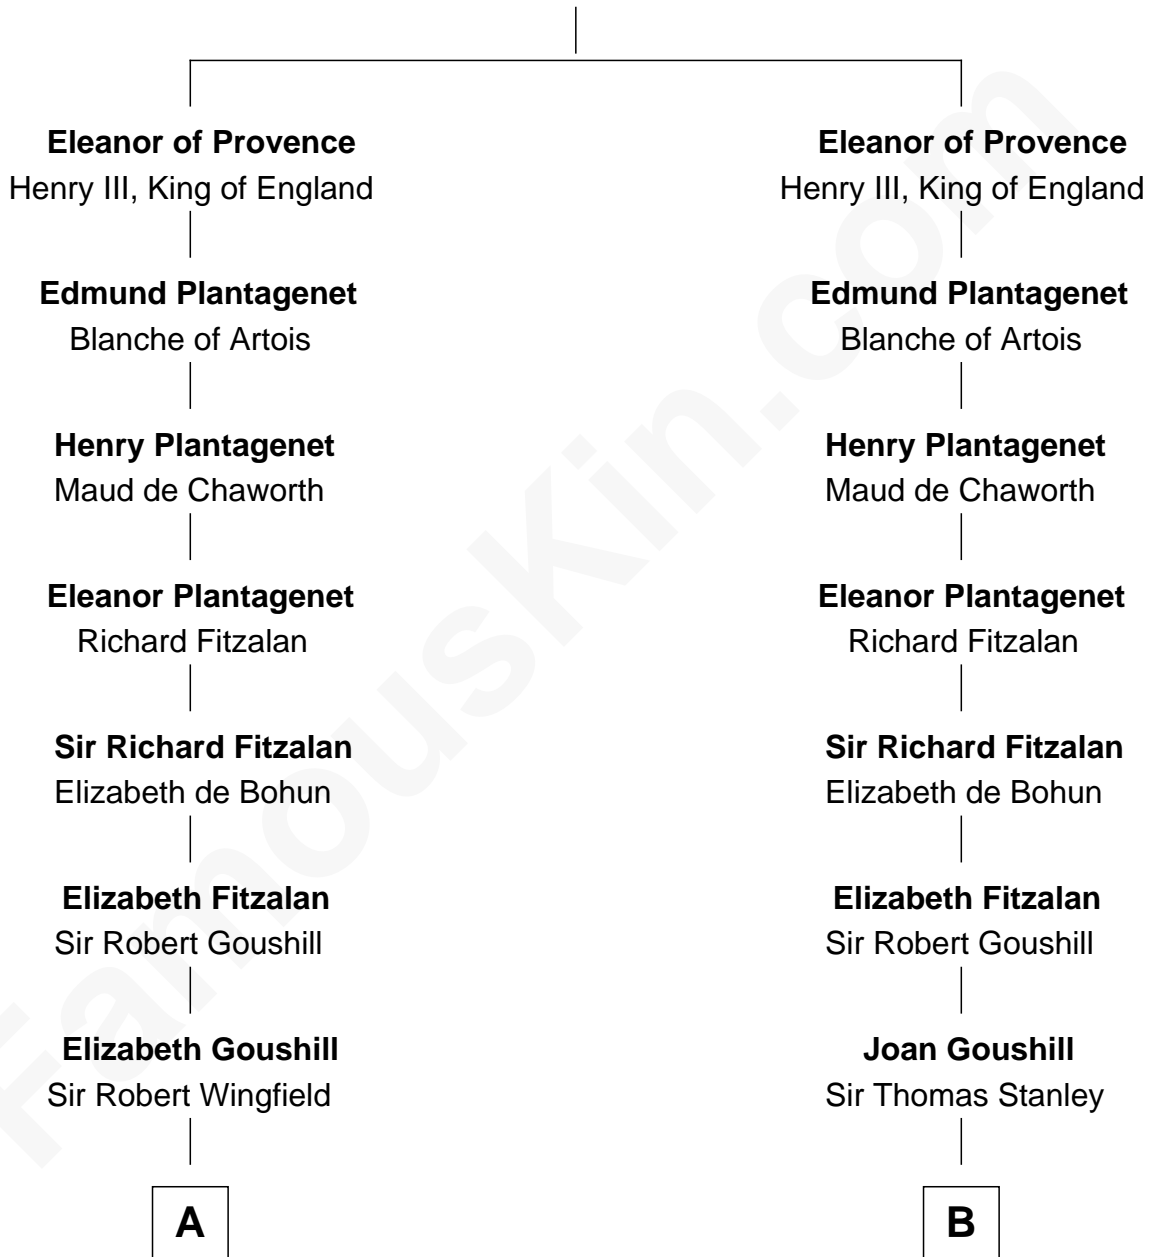

FamousKin.com
Relationship Chart of
Franklin D. Roosevelt
32nd U.S. President

17th cousin 4 times removed of
Thomas Sim Lee
2nd and 7th Governor of Maryland

Ramon Berenguer IV of Provence
 Beatrice of Savoy

James Roosevelt

Franklin D. Roosevelt

32nd U.S. President