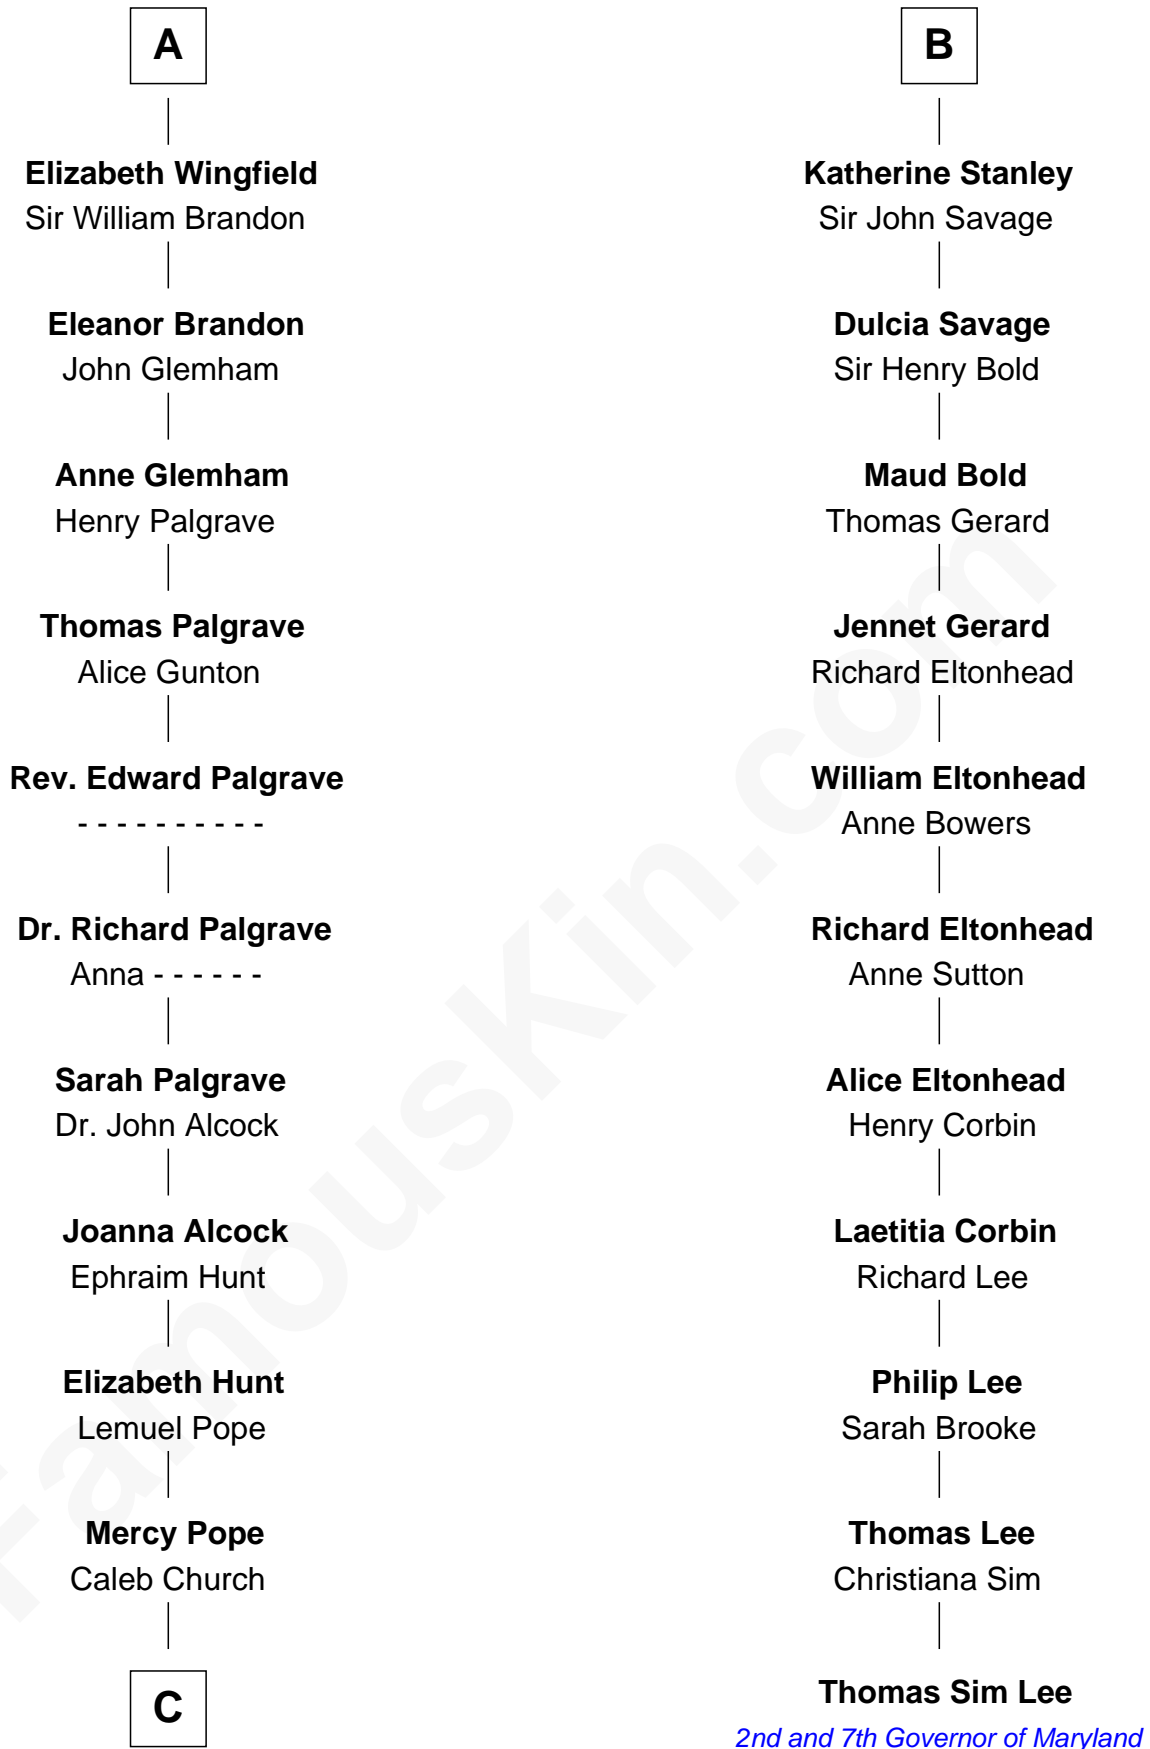

FamousKin.com
Relationship Chart of
Franklin D. Roosevelt
32nd U.S. President

17th cousin 4 times removed of
Thomas Sim Lee
2nd and 7th Governor of Maryland

Ramon Berenguer IV of Provence
 Beatrice of Savoy

C

Joseph Church

Deborah Perry

Deborah P. Church

Warren Delano

Warren Delano

Catharine Robbins Lyman

Sara Delano

James Roosevelt

Franklin D. Roosevelt

32nd U.S. President