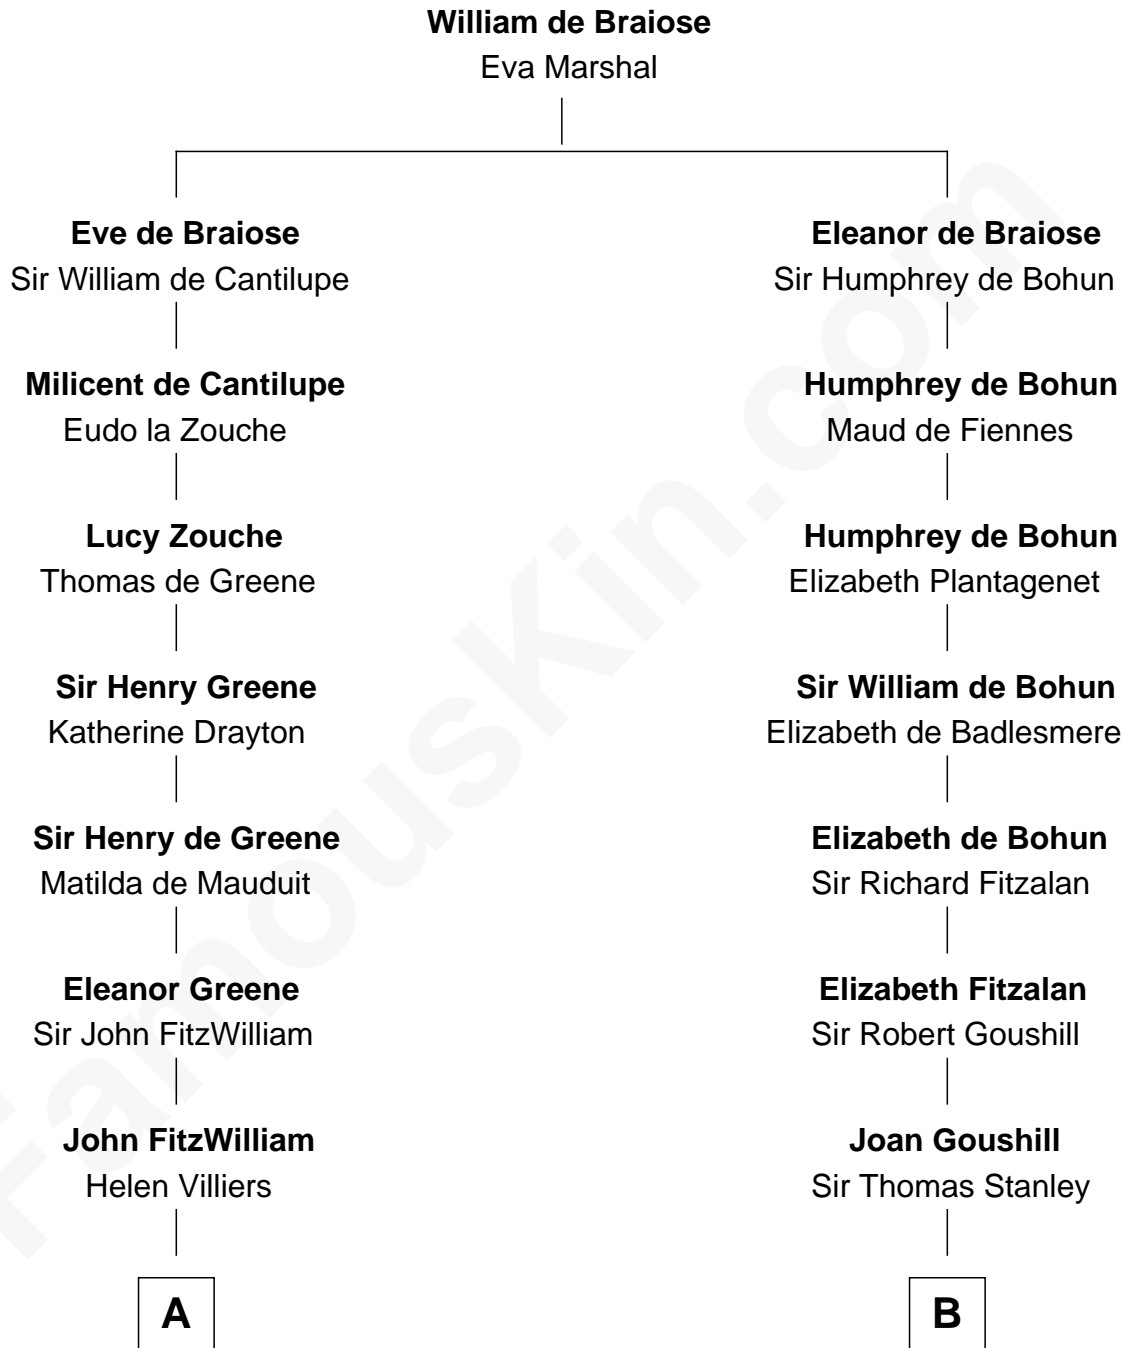

FamousKin.com
Relationship Chart of
Franklin D. Roosevelt
32nd U.S. President

17th cousin 3 times removed of
Thomas Sim Lee
2nd and 7th Governor of Maryland

C

John Aspinwall

Susan Howland

Mary Rebecca Aspinwall

Isaac Daniel Roosevelt

James Roosevelt

Sara Delano

Franklin D. Roosevelt

32nd U.S. President

FamousKin.com