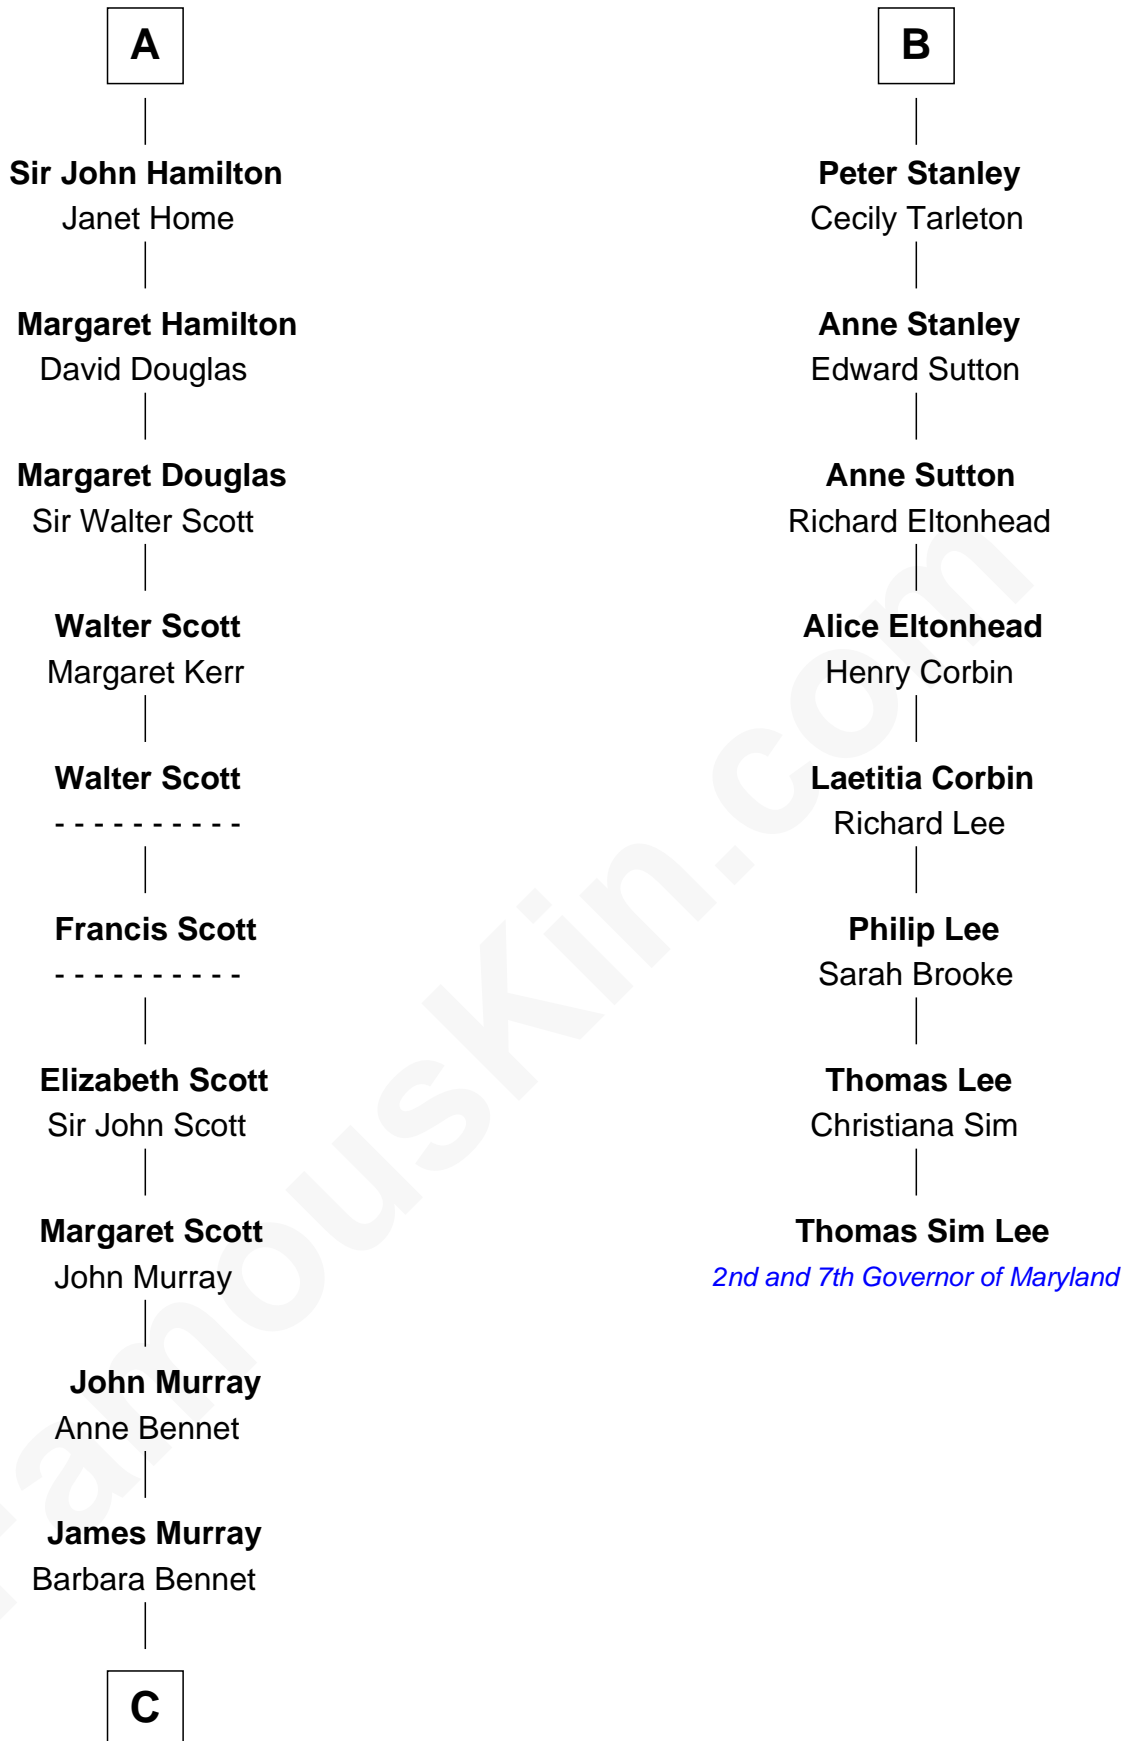

FamousKin.com
Relationship Chart of
Franklin D. Roosevelt
32nd U.S. President

14th cousin 7 times removed of
Thomas Sim Lee
2nd and 7th Governor of Maryland

C

—
Elizabeth Murray
Edward Hutchinson Robbins

—
Anne Jean Robbins
Judge Joseph Lyman

—
Catharine Robbins Lyman
Warren Delano

—
Sara Delano
James Roosevelt

—
Franklin D. Roosevelt
32nd U.S. President