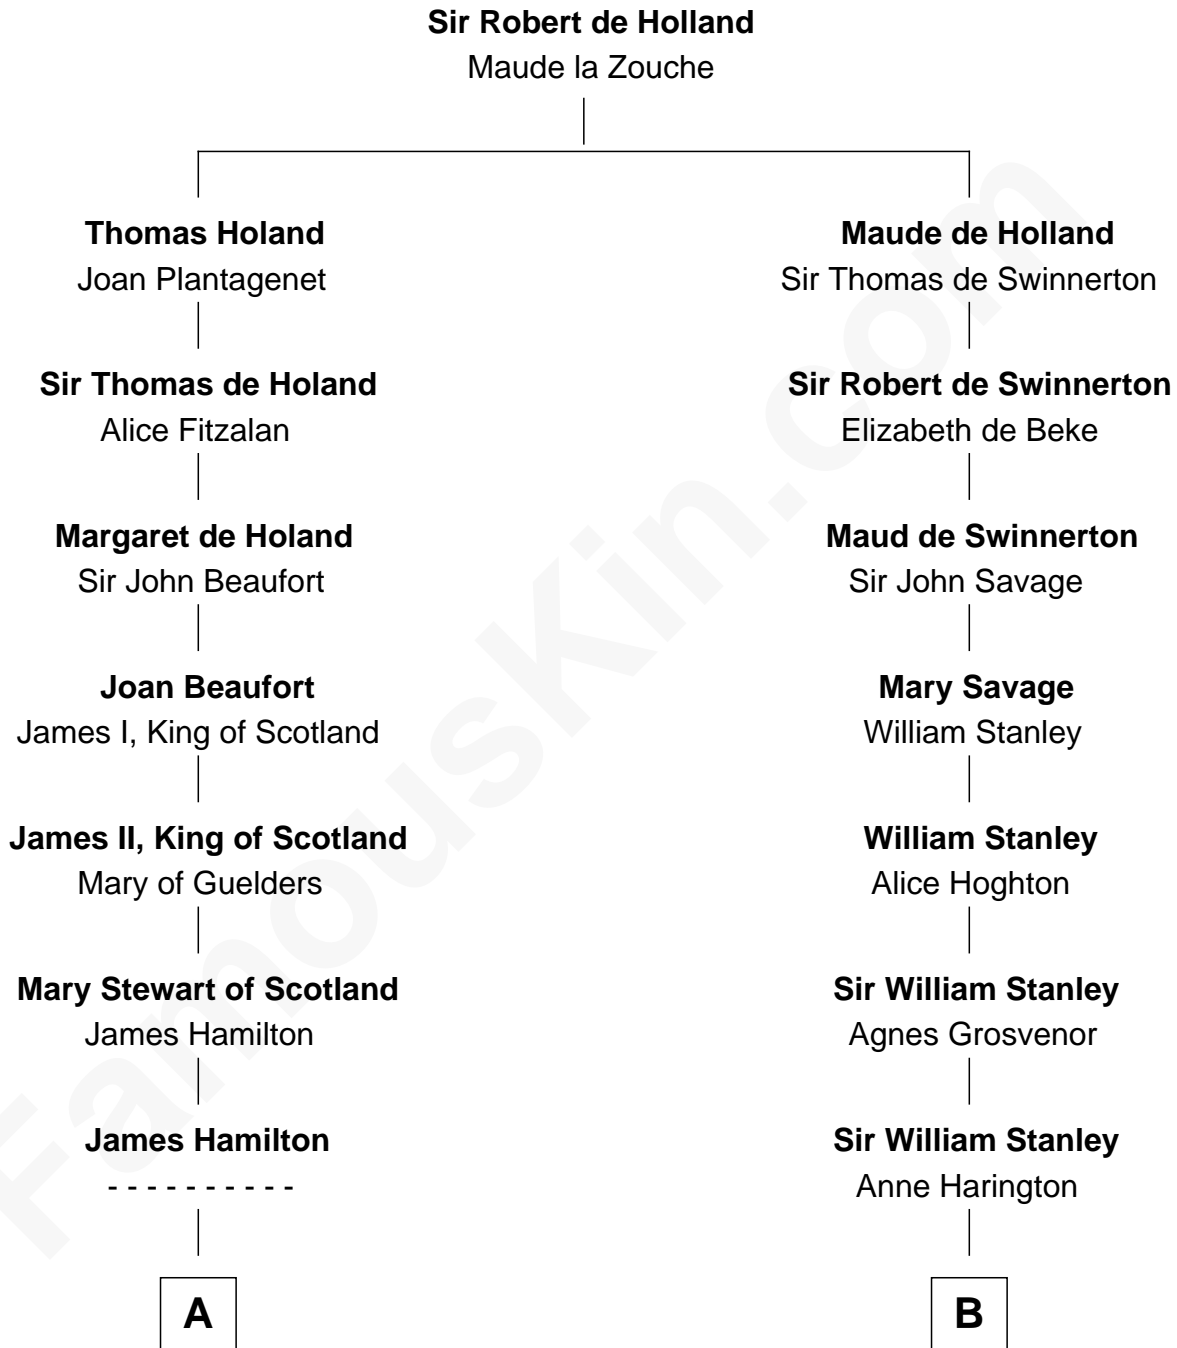

FamousKin.com
Relationship Chart of
Franklin D. Roosevelt
32nd U.S. President

14th cousin 7 times removed of
Thomas Sim Lee
2nd and 7th Governor of Maryland

C

—
Elizabeth Murray
Edward Hutchinson Robbins

—
Anne Jean Robbins
Judge Joseph Lyman

—
Catharine Robbins Lyman
Warren Delano

—
Sara Delano
James Roosevelt

—
Franklin D. Roosevelt
32nd U.S. President