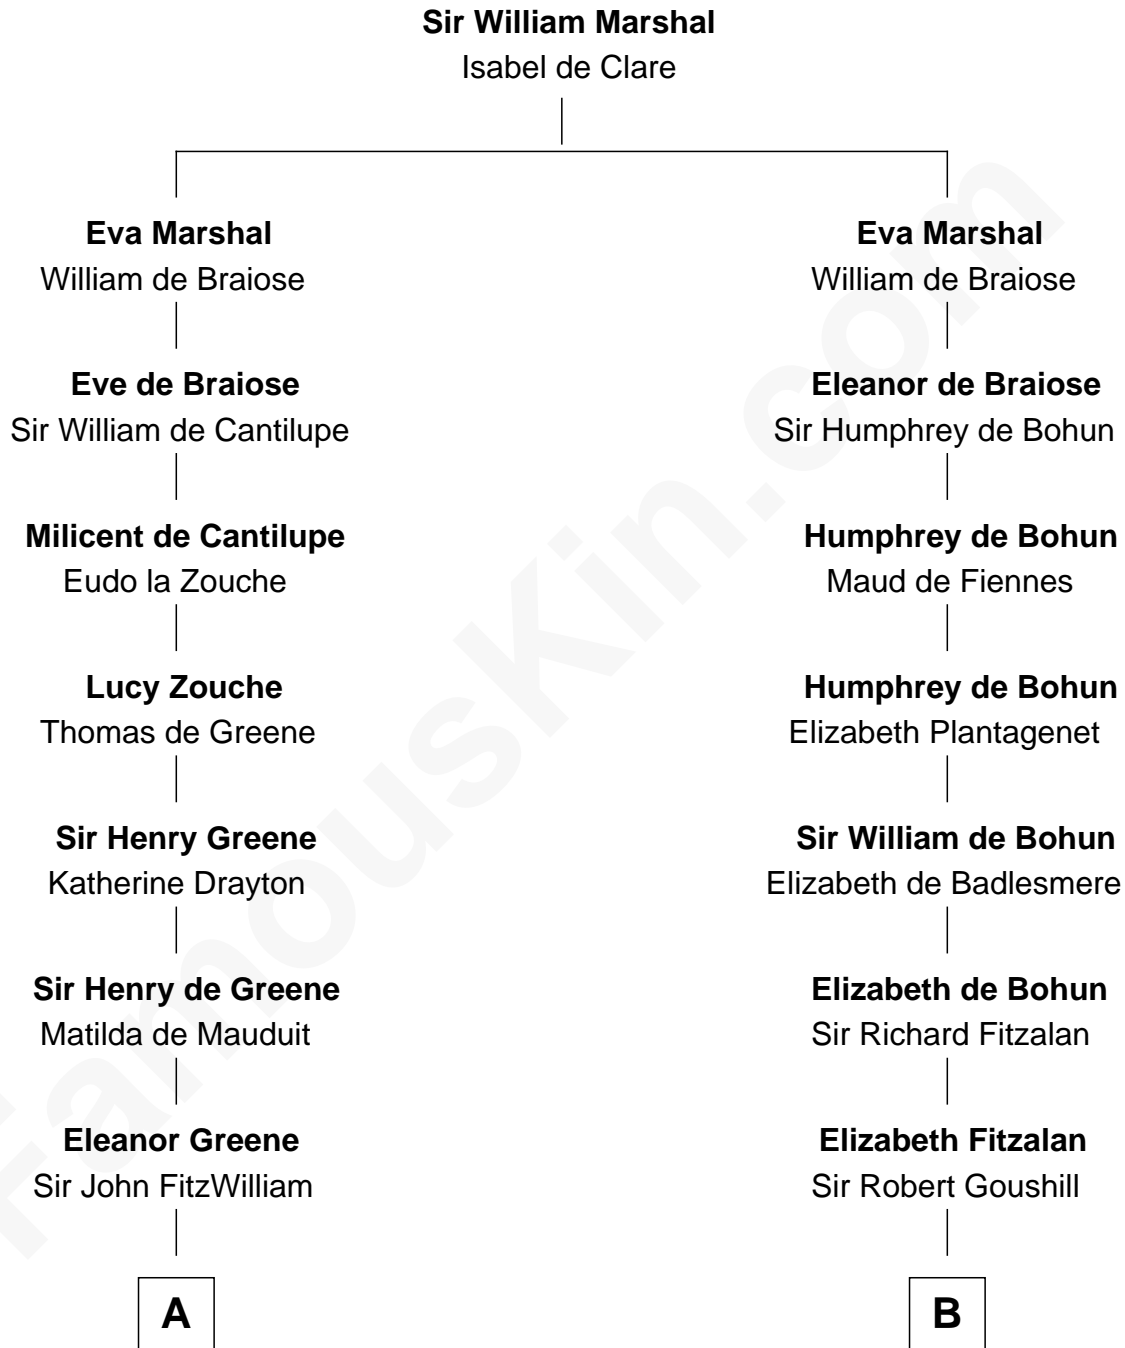

**FamousKin.com**  
**Relationship Chart of**  
**Franklin D. Roosevelt**  
*32nd U.S. President*

**18th cousin 3 times removed of**  
**Thomas Sim Lee**  
*2nd and 7th Governor of Maryland*

**C**

**Rebecca Smith**

John Aspinwall

**John Aspinwall**

Susan Howland

**Mary Rebecca Aspinwall**

Isaac Daniel Roosevelt

**James Roosevelt**

Sara Delano

**Franklin D. Roosevelt**

*32nd U.S. President*

**D**

**Thomas Lee**

Christiana Sim

**Thomas Sim Lee**

*2nd and 7th Governor of Maryland*

FamousKin.com