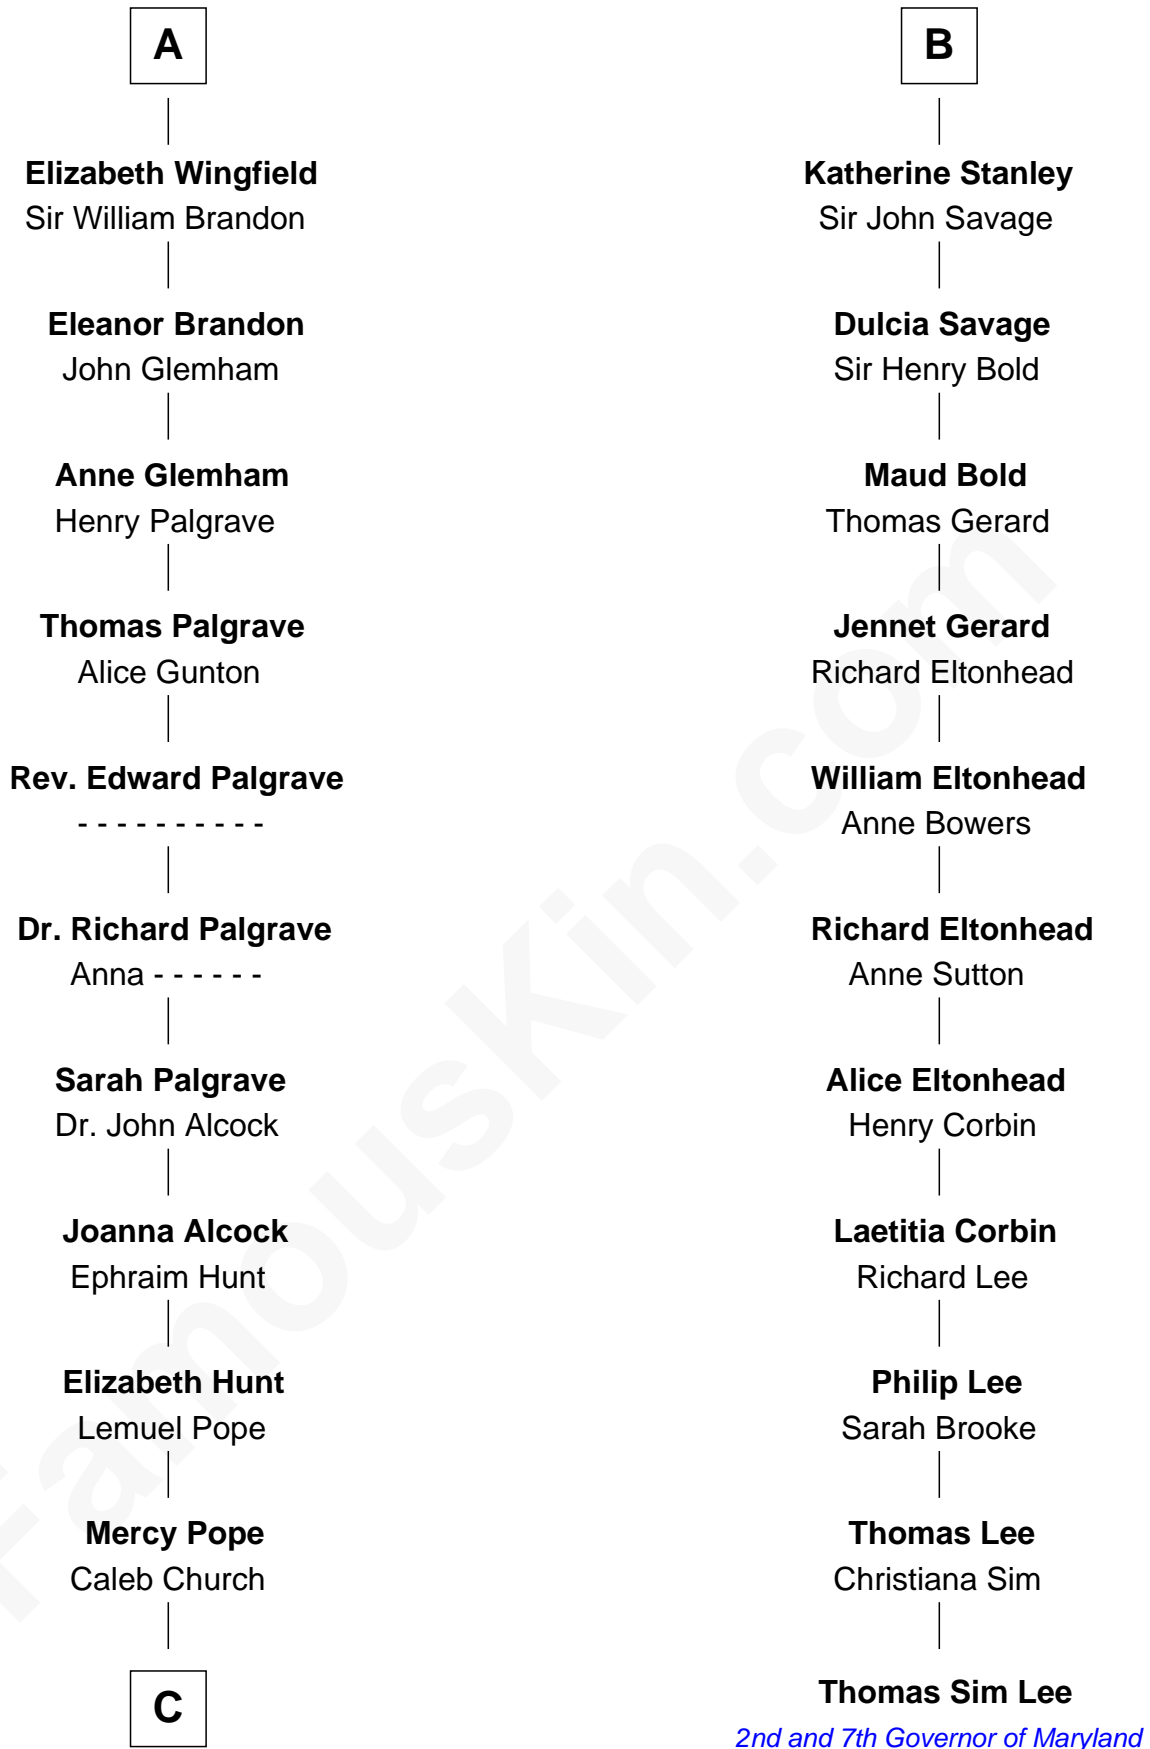

FamousKin.com
Relationship Chart of
Franklin D. Roosevelt
32nd U.S. President

17th cousin 4 times removed of
Thomas Sim Lee
2nd and 7th Governor of Maryland

Sir Roger de Mortimer
Maud de Brewes

C

Joseph Church

Deborah Perry

Deborah P. Church

Warren Delano

Warren Delano

Catharine Robbins Lyman

Sara Delano

James Roosevelt

Franklin D. Roosevelt

32nd U.S. President