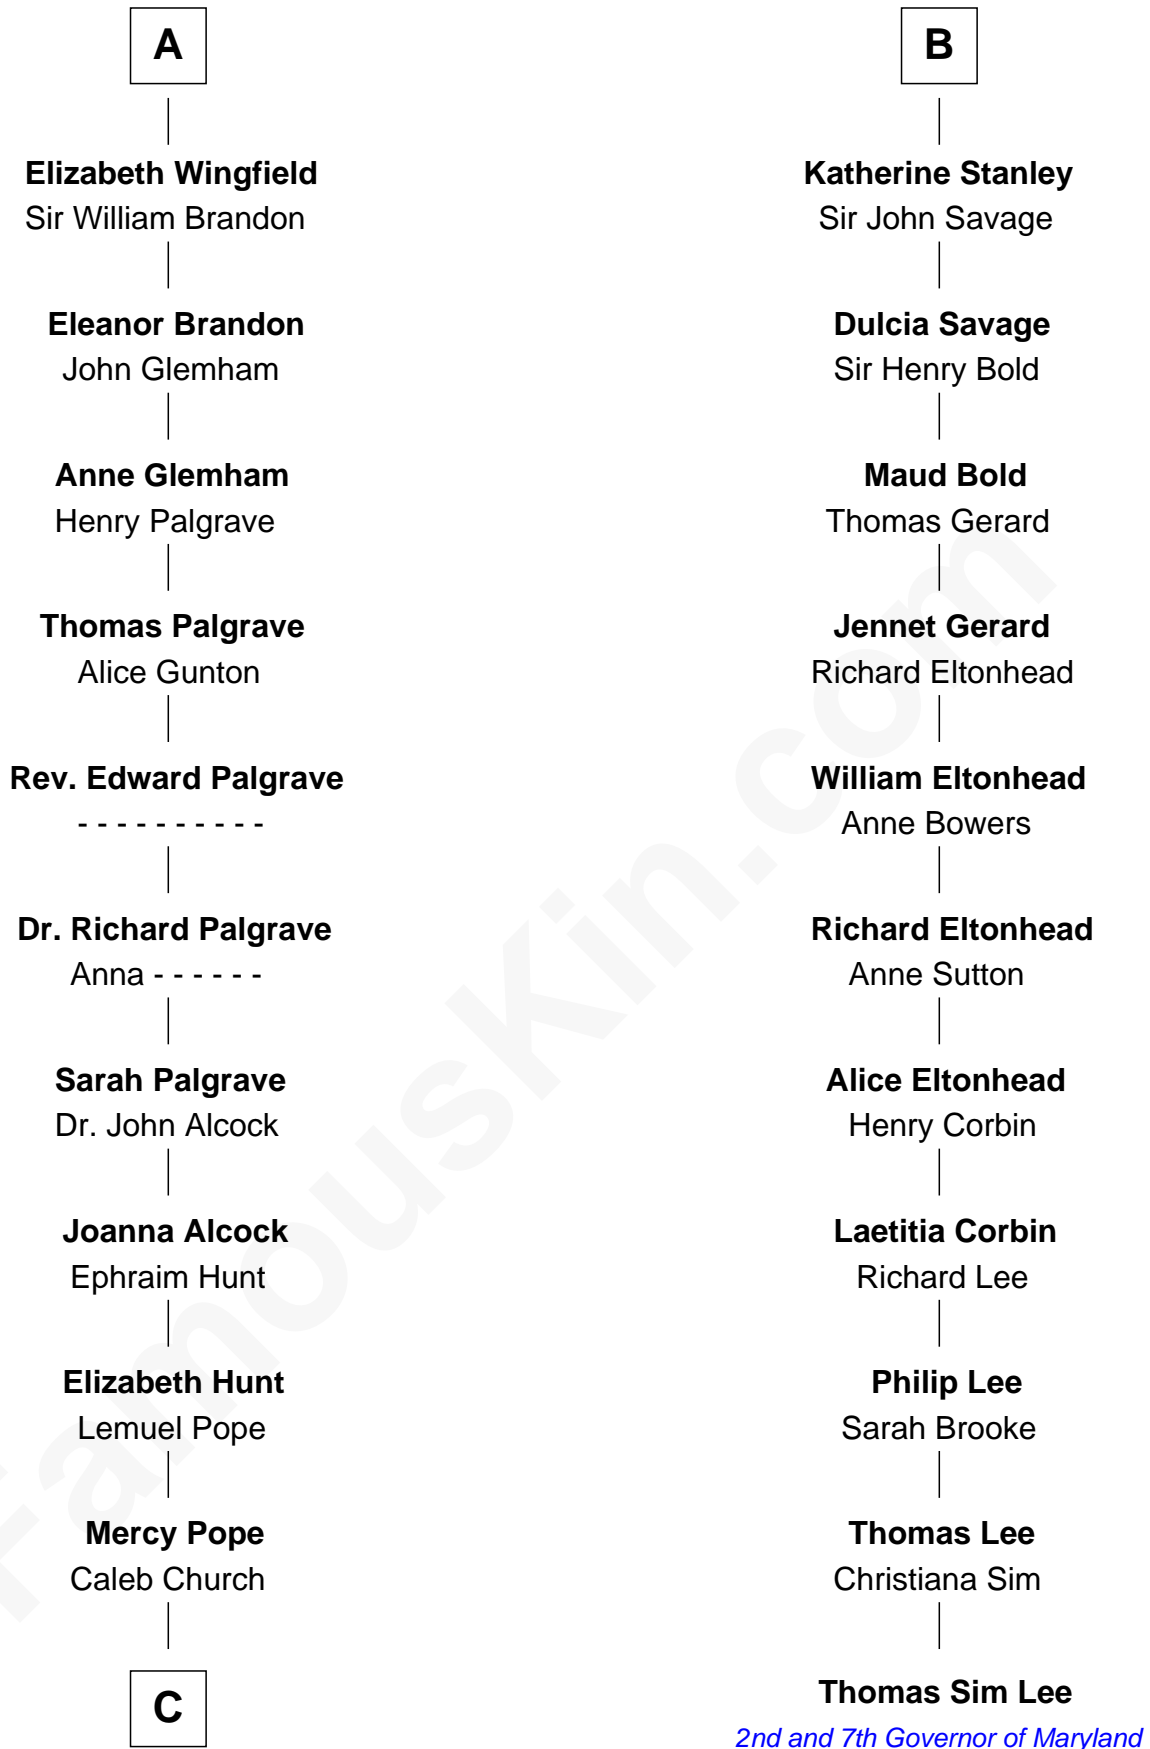

FamousKin.com
Relationship Chart of
Franklin D. Roosevelt
32nd U.S. President

17th cousin 4 times removed of
Thomas Sim Lee
2nd and 7th Governor of Maryland

C

Joseph Church

Deborah Perry

Deborah P. Church

Warren Delano

Warren Delano

Catharine Robbins Lyman

Sara Delano

James Roosevelt

Franklin D. Roosevelt

32nd U.S. President