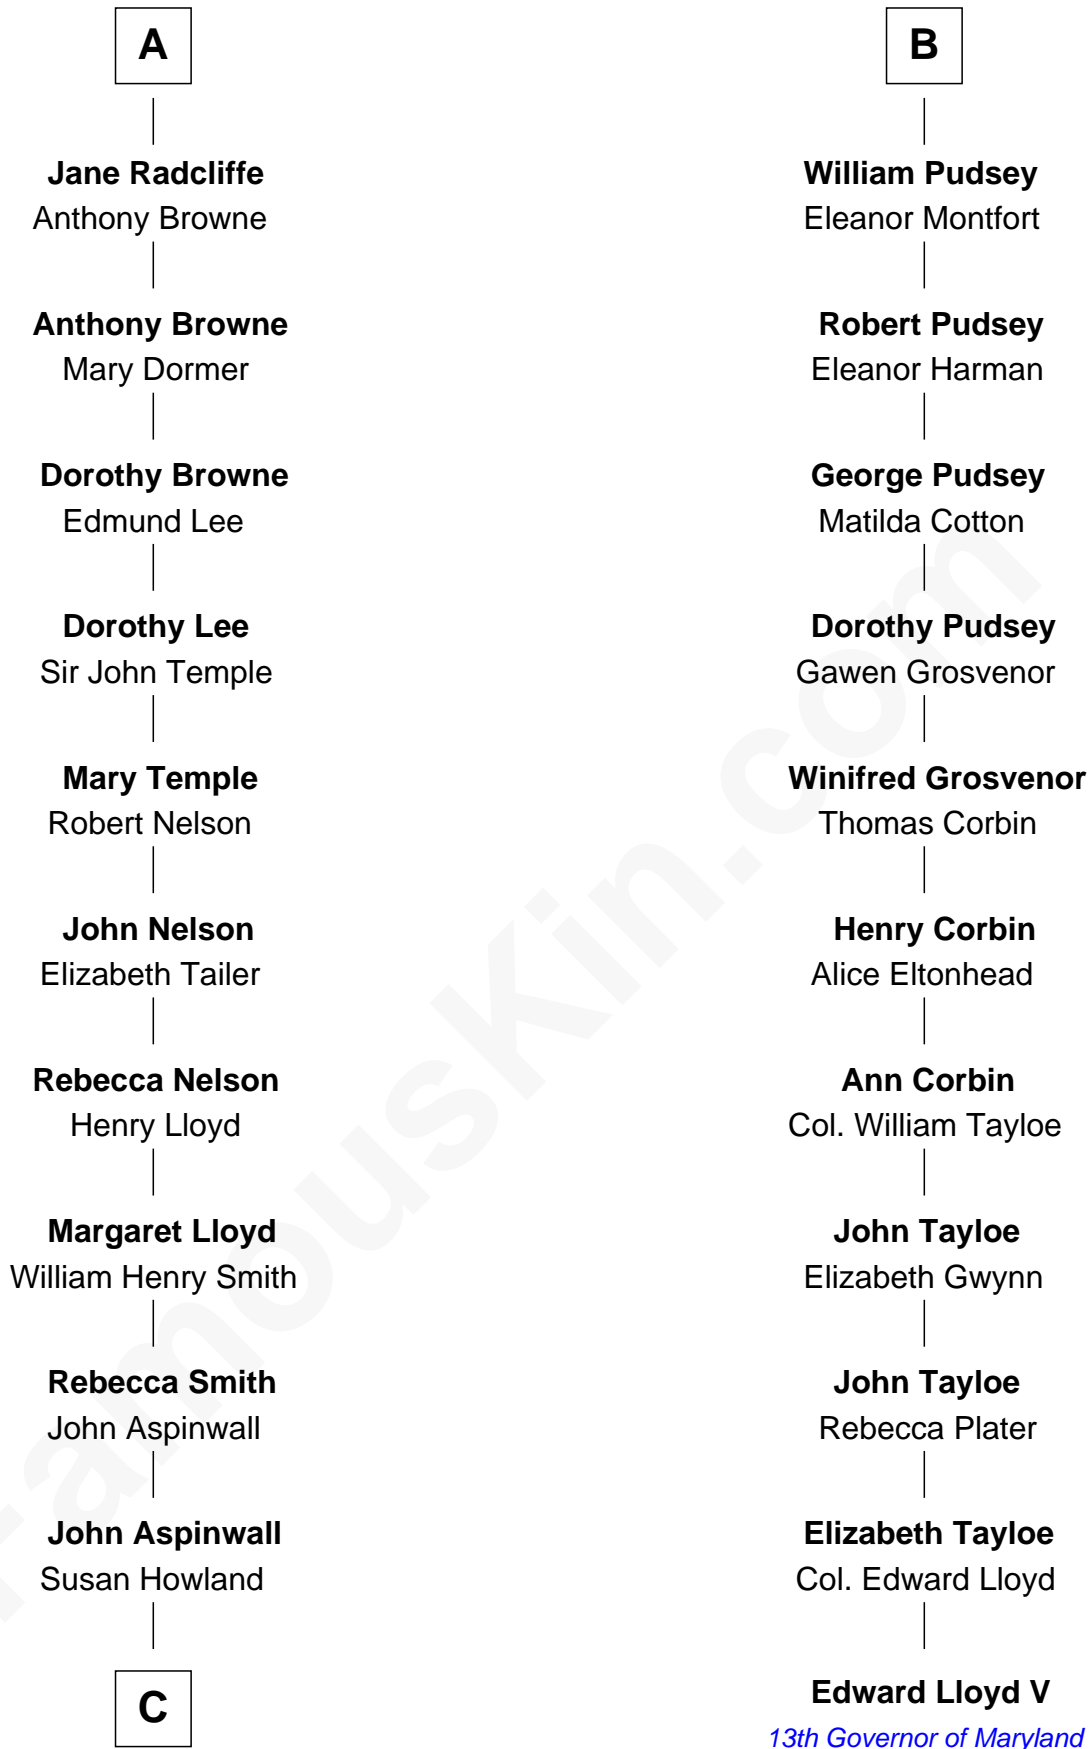

**FamousKin.com**  
**Relationship Chart of**  
**Franklin D. Roosevelt**  
*32nd U.S. President*

**17th cousin 2 times removed of**  
**Edward Lloyd V**  
*13th Governor of Maryland*

**C**

—  
**Mary Rebecca Aspinwall**

Isaac Daniel Roosevelt

—  
**James Roosevelt**

Sara Delano

—  
**Franklin D. Roosevelt**

*32nd U.S. President*

FamousKin.com