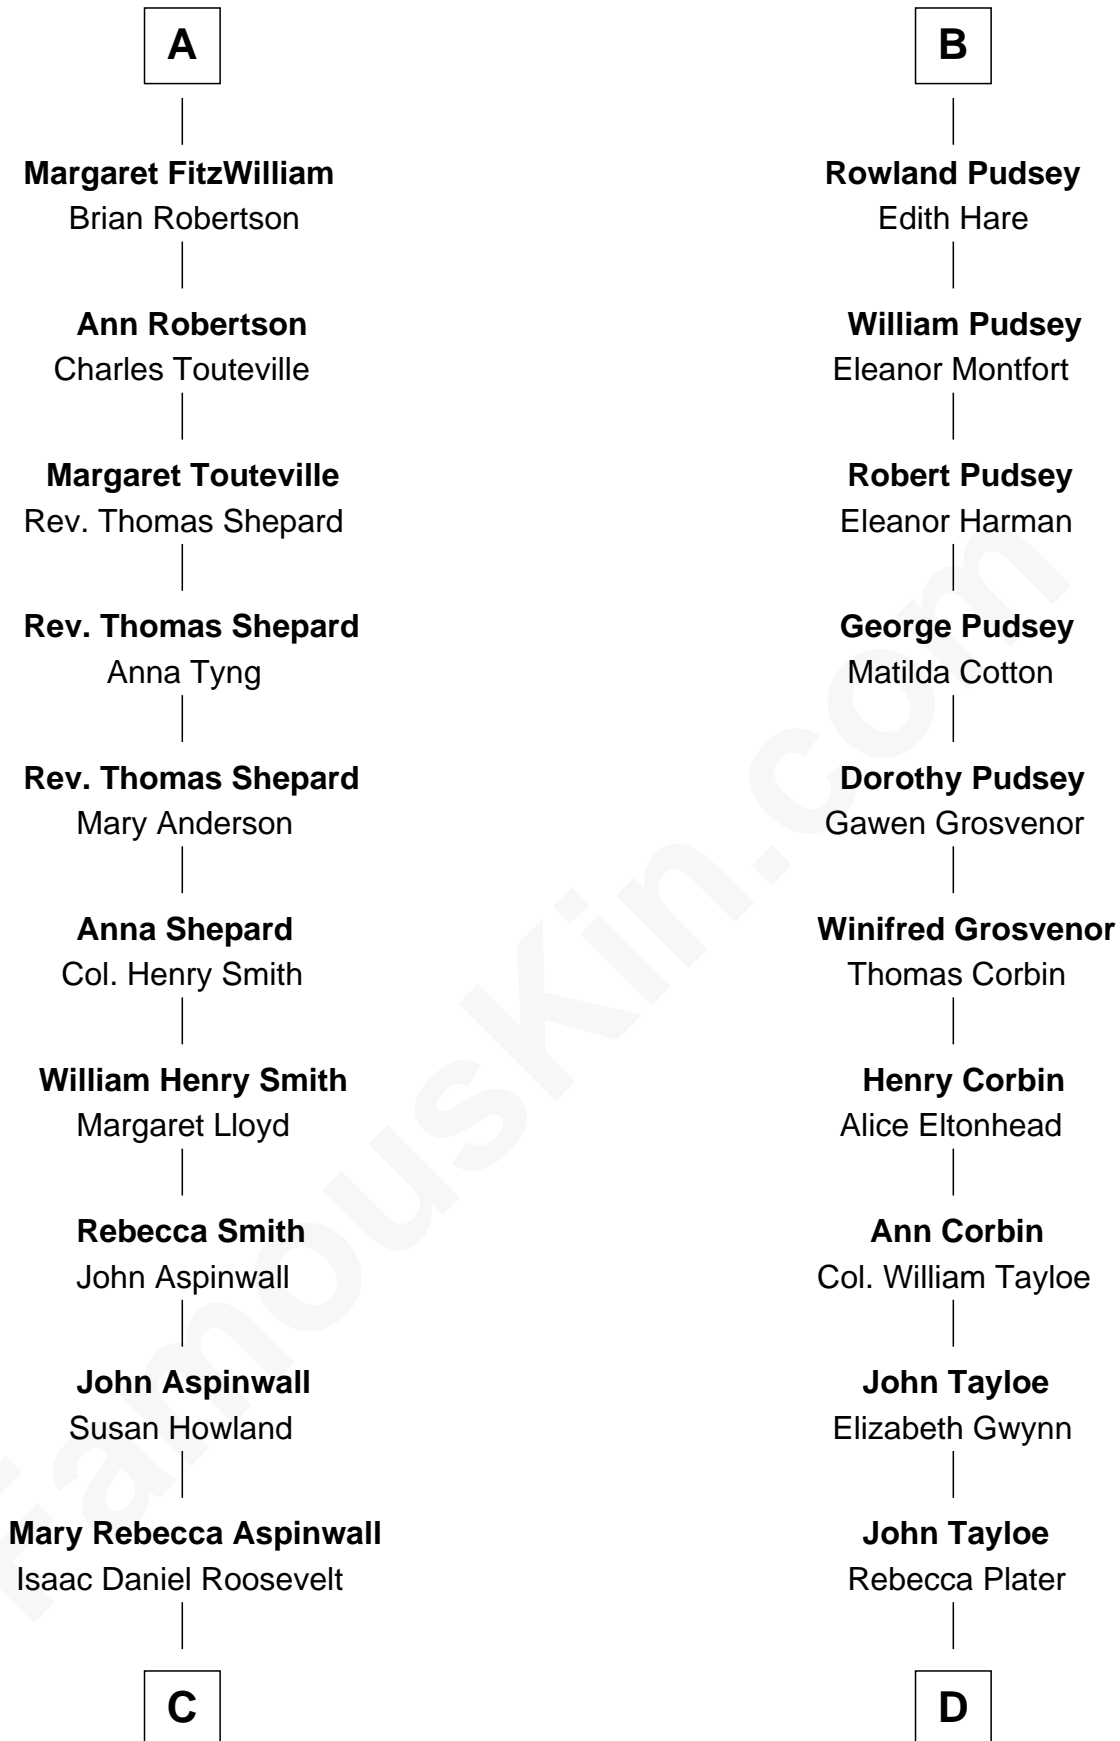

**FamousKin.com**  
**Relationship Chart of**  
**Franklin D. Roosevelt**  
*32nd U.S. President*

**18th cousin of**  
**Edward Lloyd V**  
*13th Governor of Maryland*

**Sir John Marmion**  
Maud de Furnival

**C**

**James Roosevelt**

Sara Delano

**Franklin D. Roosevelt**

*32nd U.S. President*

**D**

**Elizabeth Tayloe**

Col. Edward Lloyd

**Edward Lloyd V**

*13th Governor of Maryland*

FamousKin.com