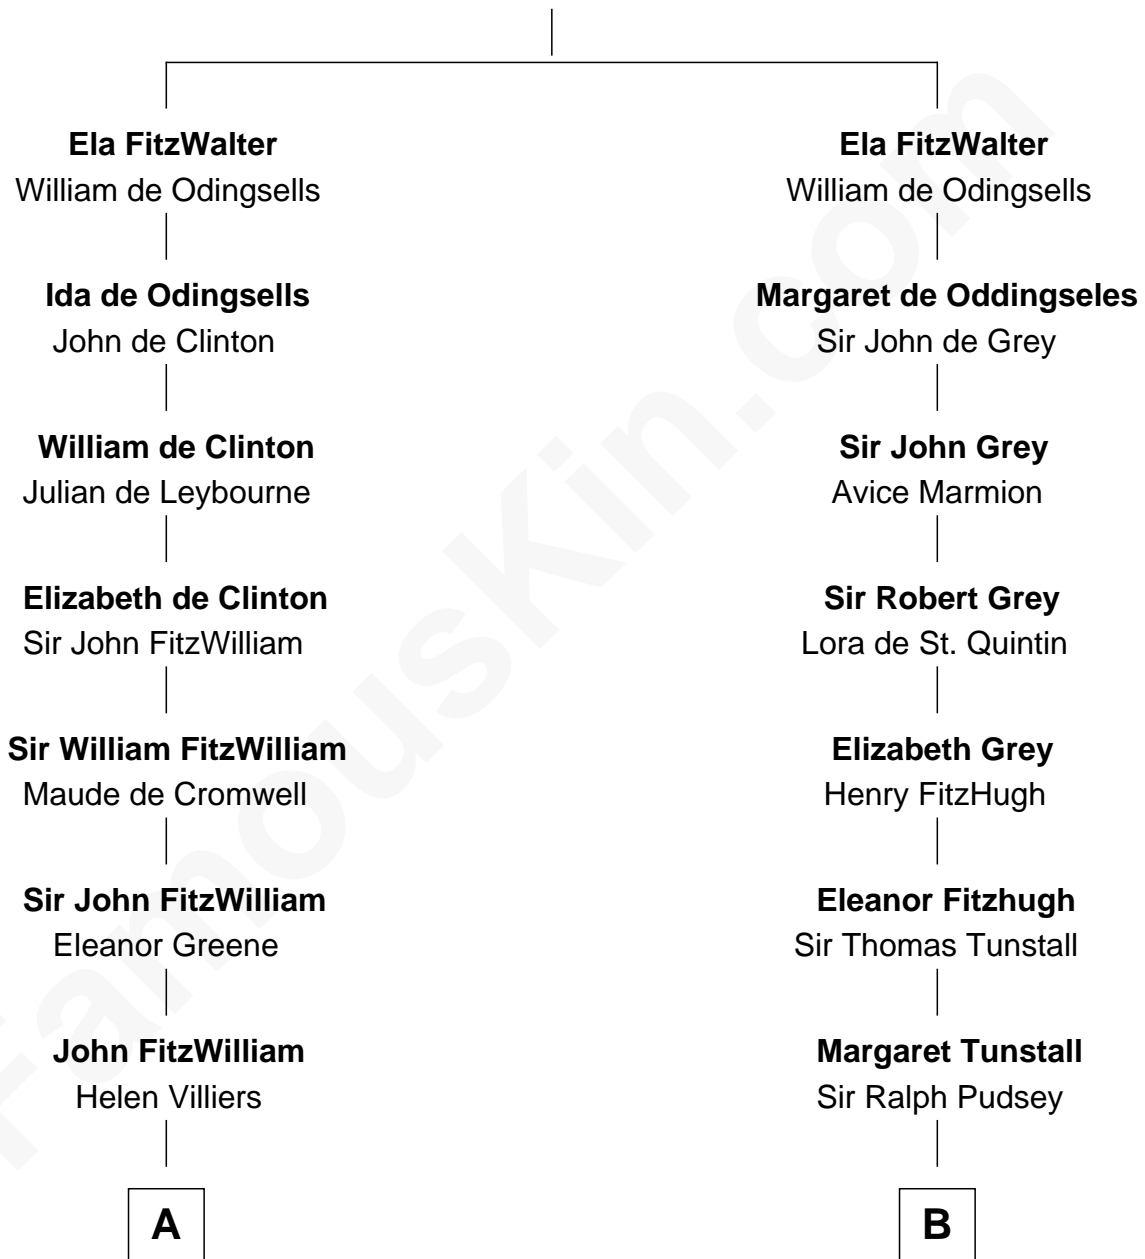

## Relationship Chart of

### Franklin D. Roosevelt

32nd U.S. President

20th cousin of

### Edward Lloyd V

13th Governor of Maryland

**Sir Walter FitzRobert**

Ida Longespee

**C**

**John Aspinwall**  
Susan Howland

**Mary Rebecca Aspinwall**  
Isaac Daniel Roosevelt

**James Roosevelt**  
Sara Delano

**Franklin D. Roosevelt**  
*32nd U.S. President*

**D**

**John Tayloe**  
Elizabeth Gwynn

**John Tayloe**  
Rebecca Plater

**Elizabeth Tayloe**  
Col. Edward Lloyd

**Edward Lloyd V**  
*13th Governor of Maryland*