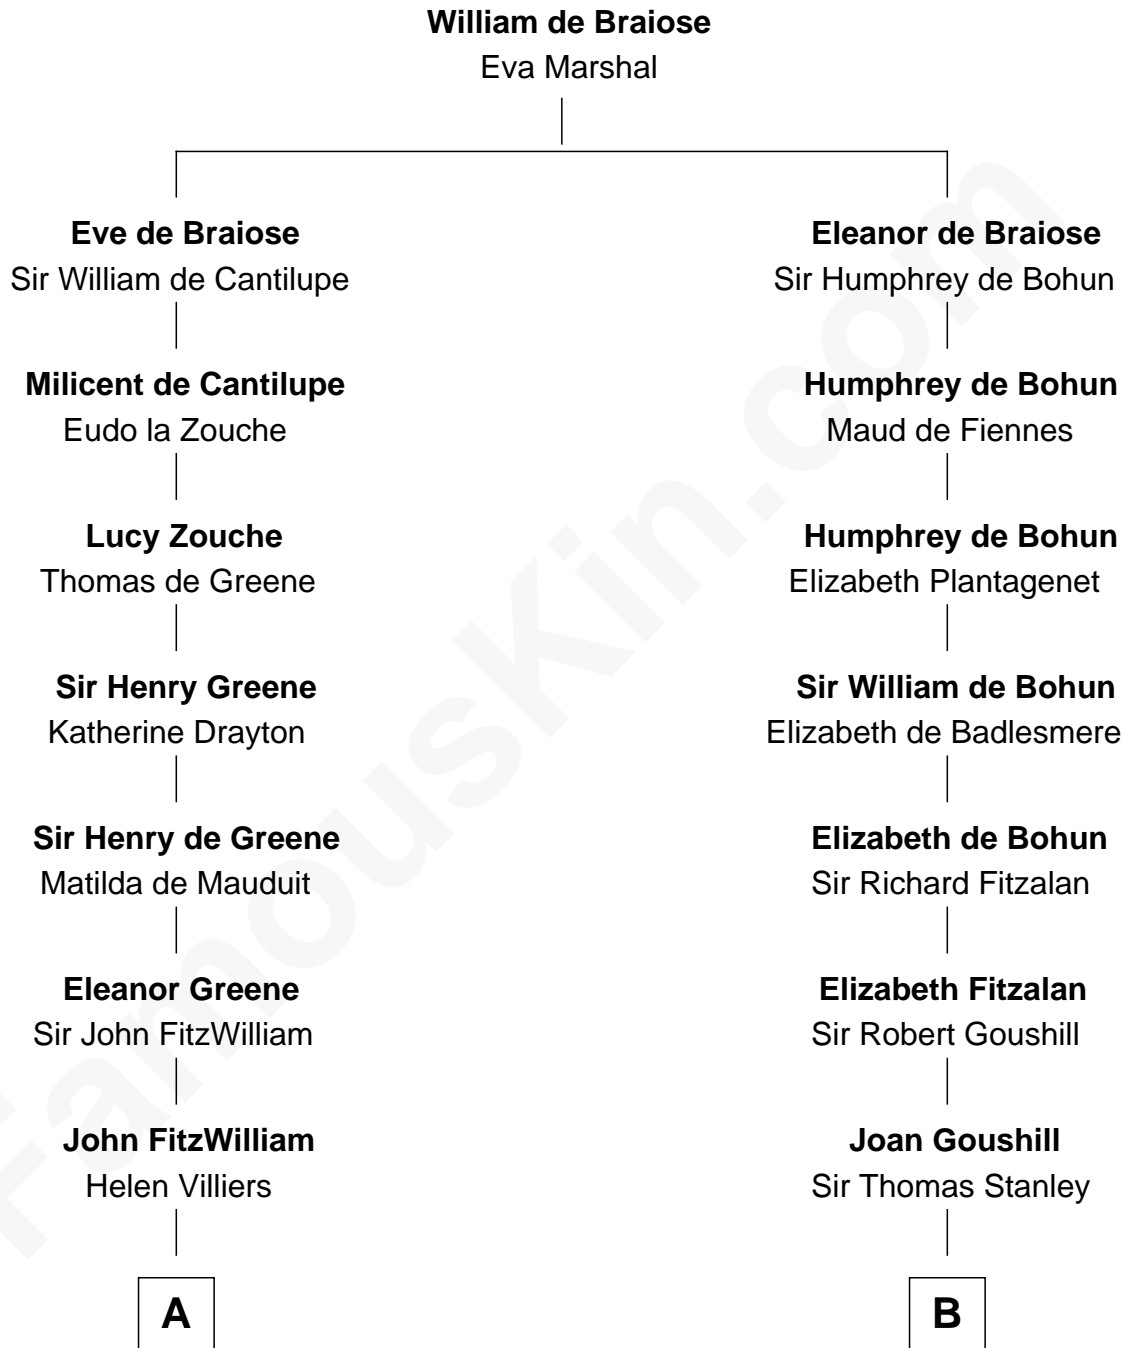

FamousKin.com
Relationship Chart of
Franklin D. Roosevelt
32nd U.S. President

18th cousin 2 times removed of
Edward Lloyd V
13th Governor of Maryland

C

John Aspinwall
Susan Howland

Mary Rebecca Aspinwall
Isaac Daniel Roosevelt

James Roosevelt
Sara Delano

Franklin D. Roosevelt
32nd U.S. President

D

Col. Edward Lloyd
Elizabeth Tayloe

Edward Lloyd V
13th Governor of Maryland

FamousKin.com