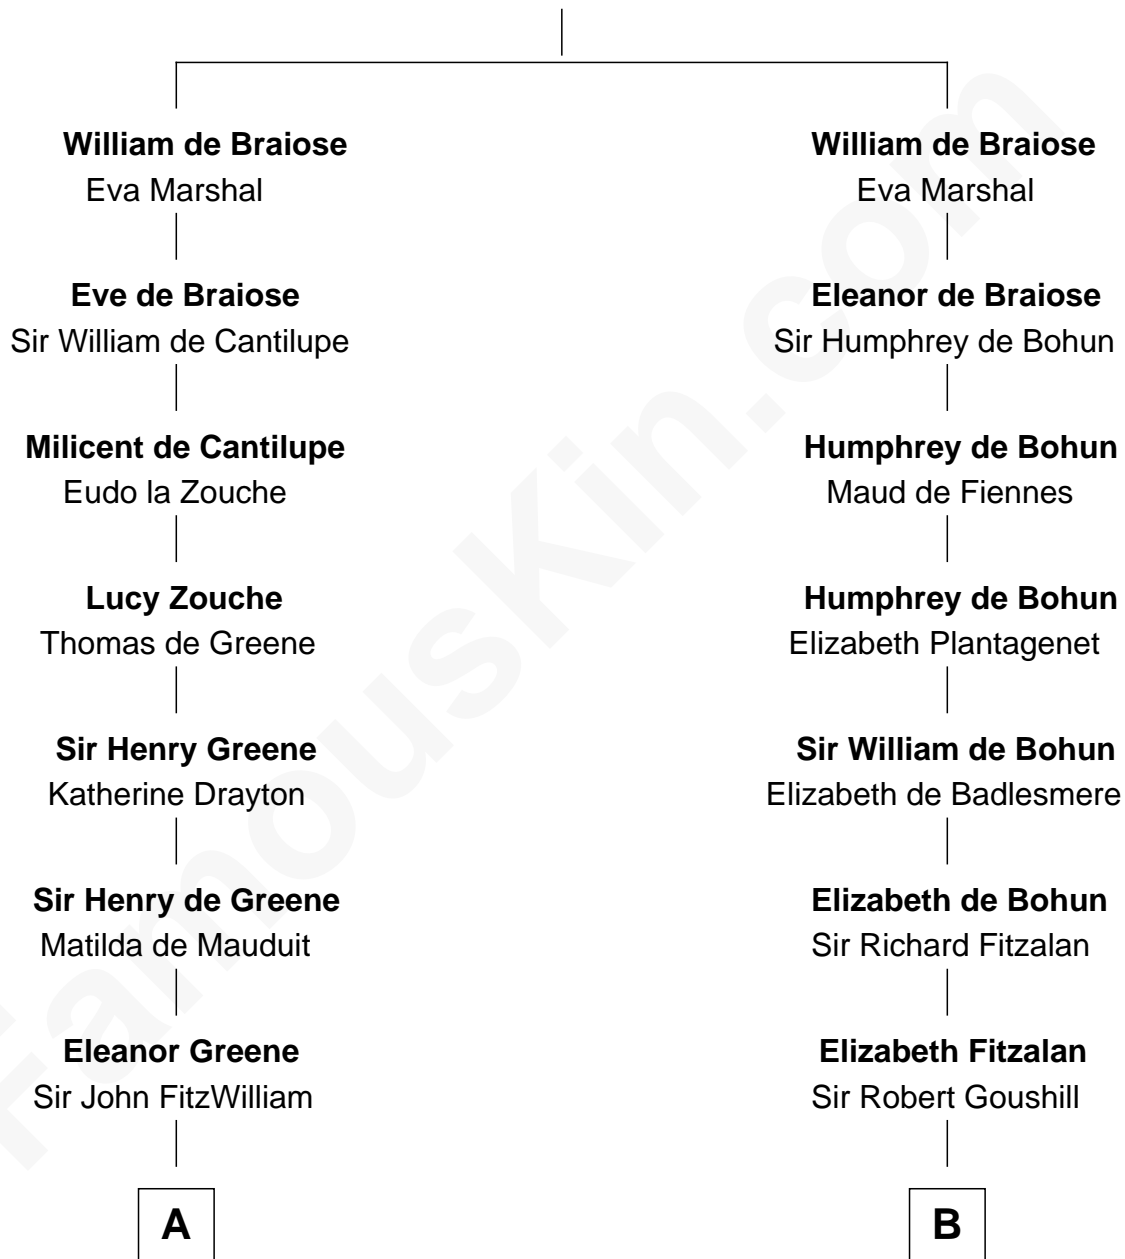

**FamousKin.com**  
**Relationship Chart of**  
**Franklin D. Roosevelt**  
*32nd U.S. President*

**19th cousin 2 times removed of**  
**Edward Lloyd V**  
*13th Governor of Maryland*

**Reginald de Braiose**

**C**

**Rebecca Smith**

John Aspinwall

**John Aspinwall**

Susan Howland

**Mary Rebecca Aspinwall**

Isaac Daniel Roosevelt

**James Roosevelt**

Sara Delano

**Franklin D. Roosevelt**

*32nd U.S. President*

**D**

**Col. Edward Lloyd**

Anne Rousby

**Col. Edward Lloyd**

Elizabeth Tayloe

**Edward Lloyd V**

*13th Governor of Maryland*

FamousKin.com