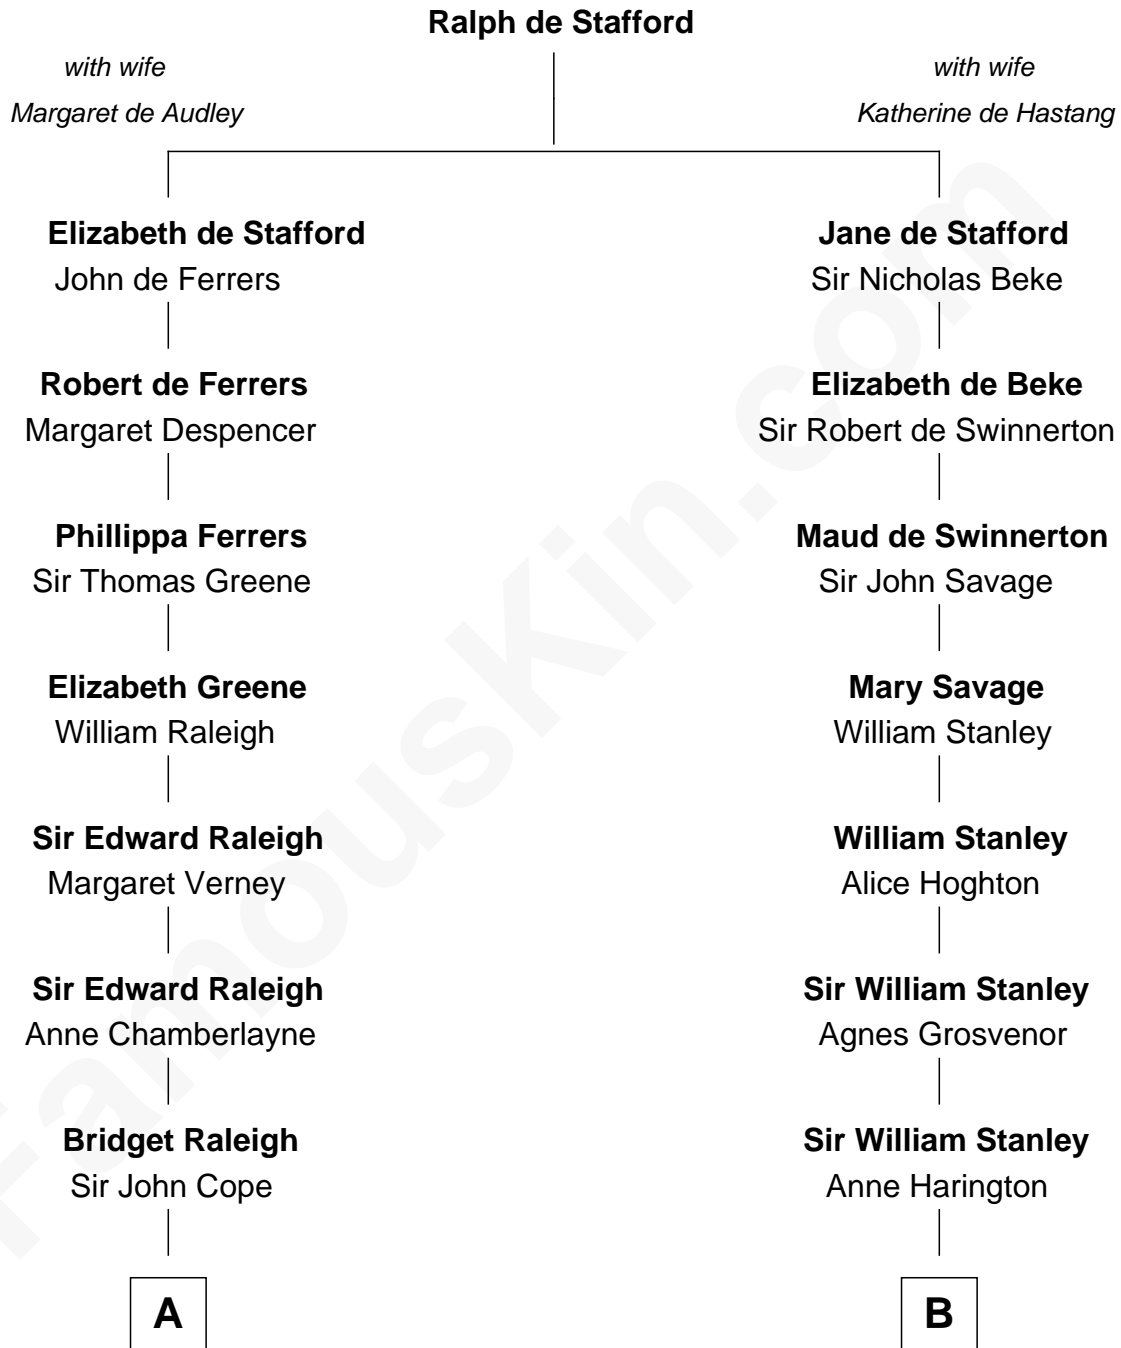

FamousKin.com
Relationship Chart of
Franklin D. Roosevelt
32nd U.S. President

17th cousin 1 time removed of
Henry Lloyd
40th Governor of Maryland

C

—
Sara Delano
James Roosevelt

—
Franklin D. Roosevelt
32nd U.S. President

FamousKin.com