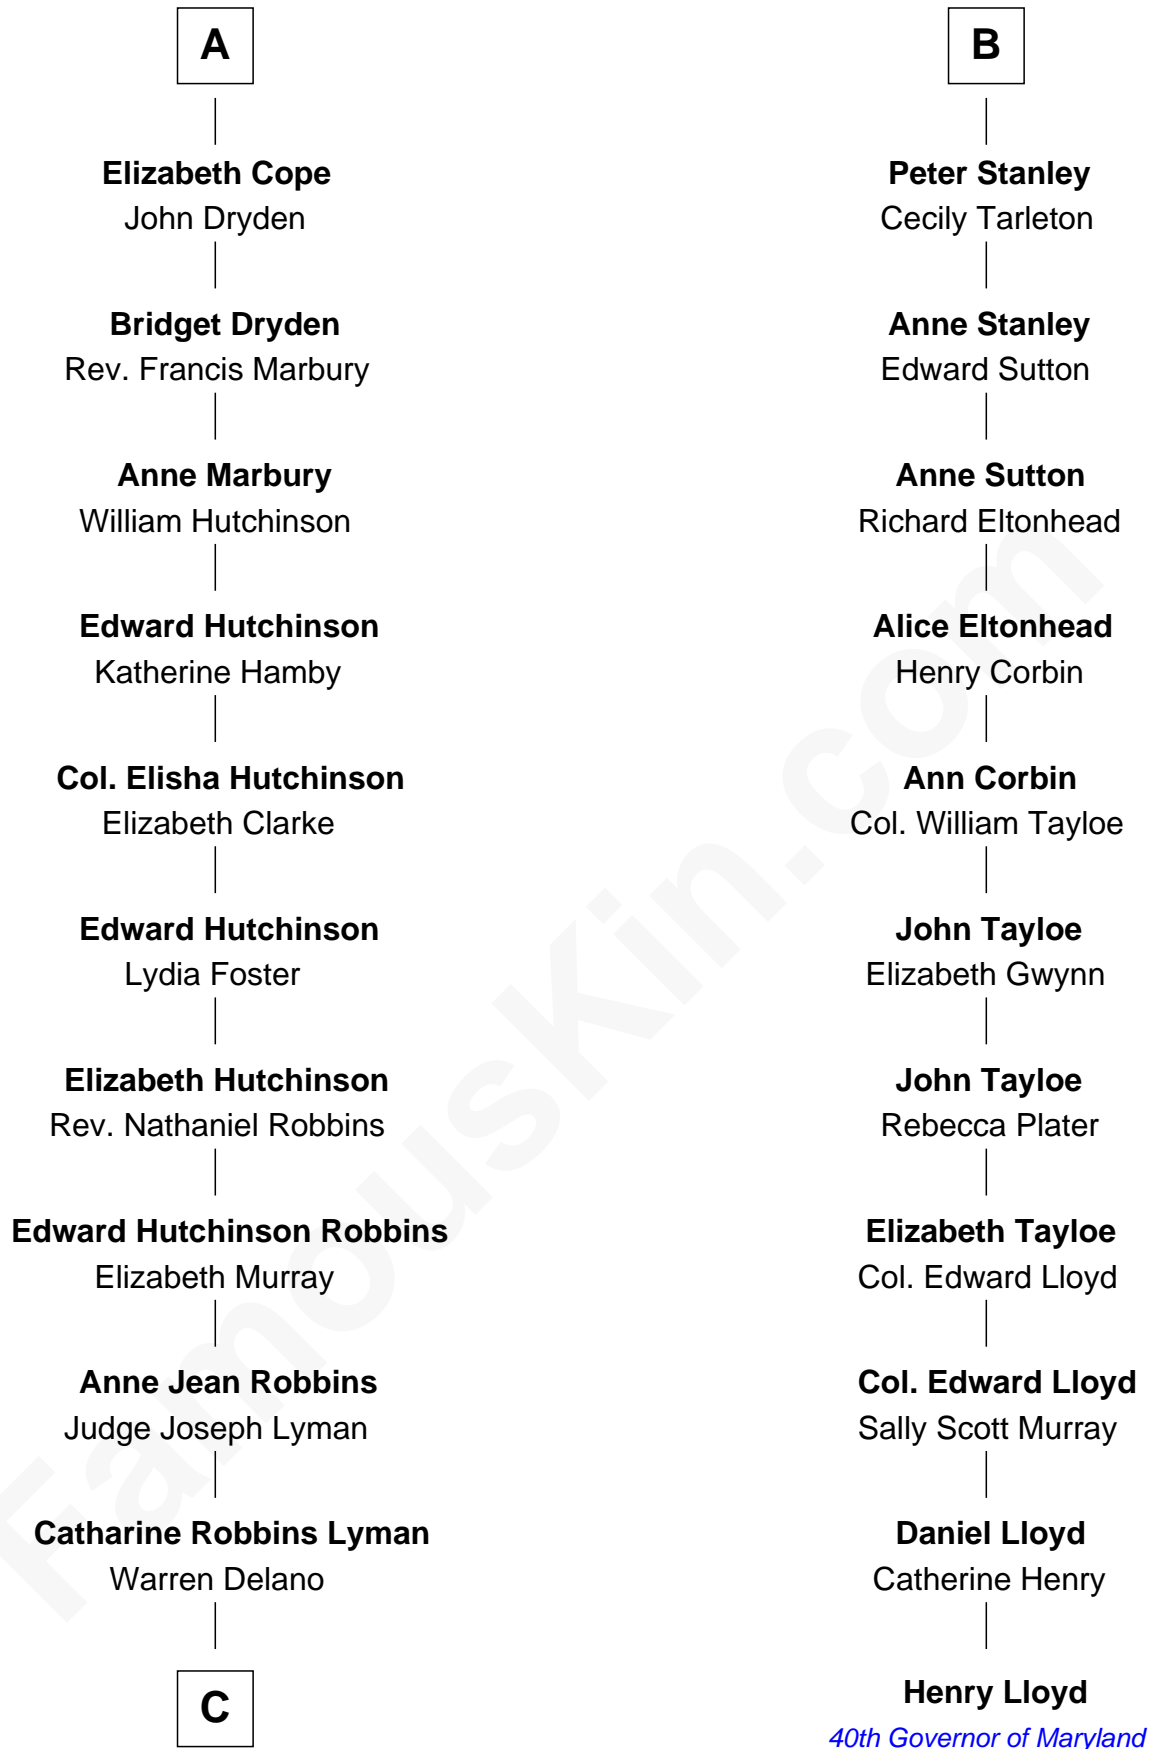

FamousKin.com
Relationship Chart of
Franklin D. Roosevelt
32nd U.S. President

17th cousin 1 time removed of
Henry Lloyd
40th Governor of Maryland

C

—
Sara Delano
James Roosevelt

—
Franklin D. Roosevelt
32nd U.S. President

FamousKin.com