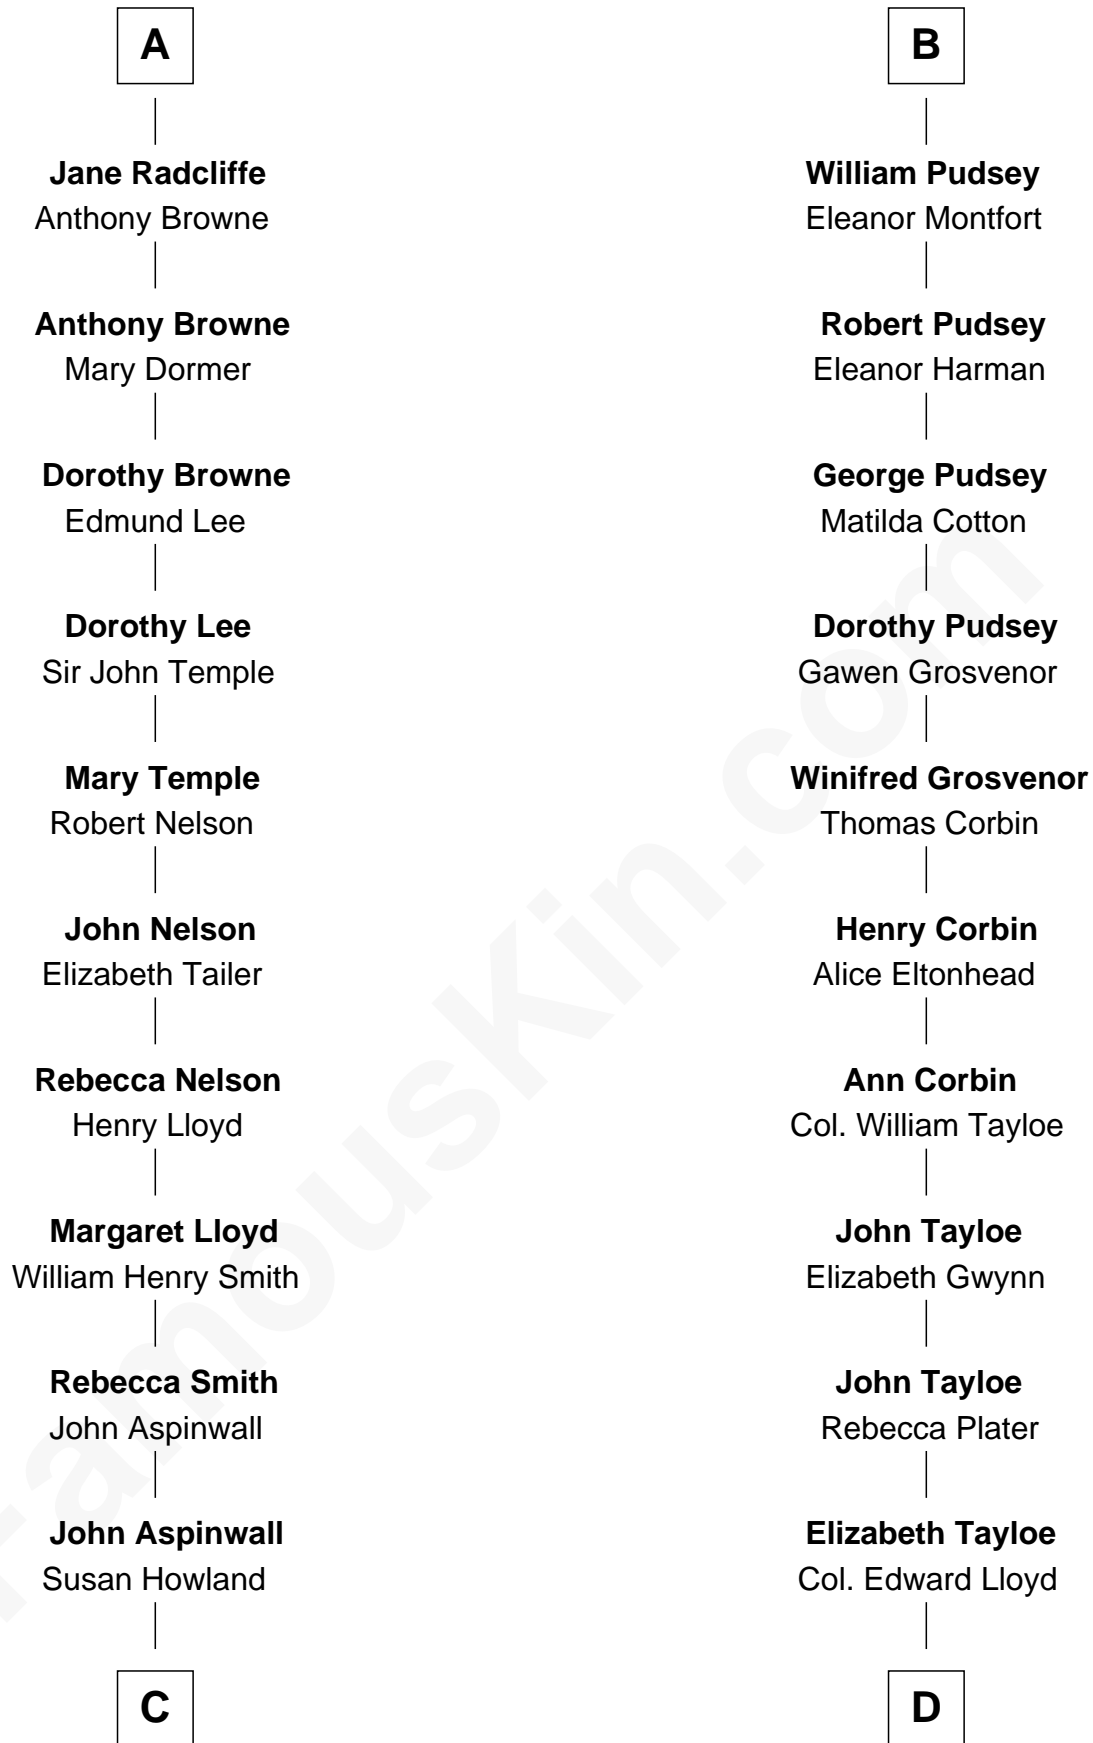

FamousKin.com
Relationship Chart of
Franklin D. Roosevelt
32nd U.S. President

19th cousin of
Henry Lloyd
40th Governor of Maryland

FamousKin.com