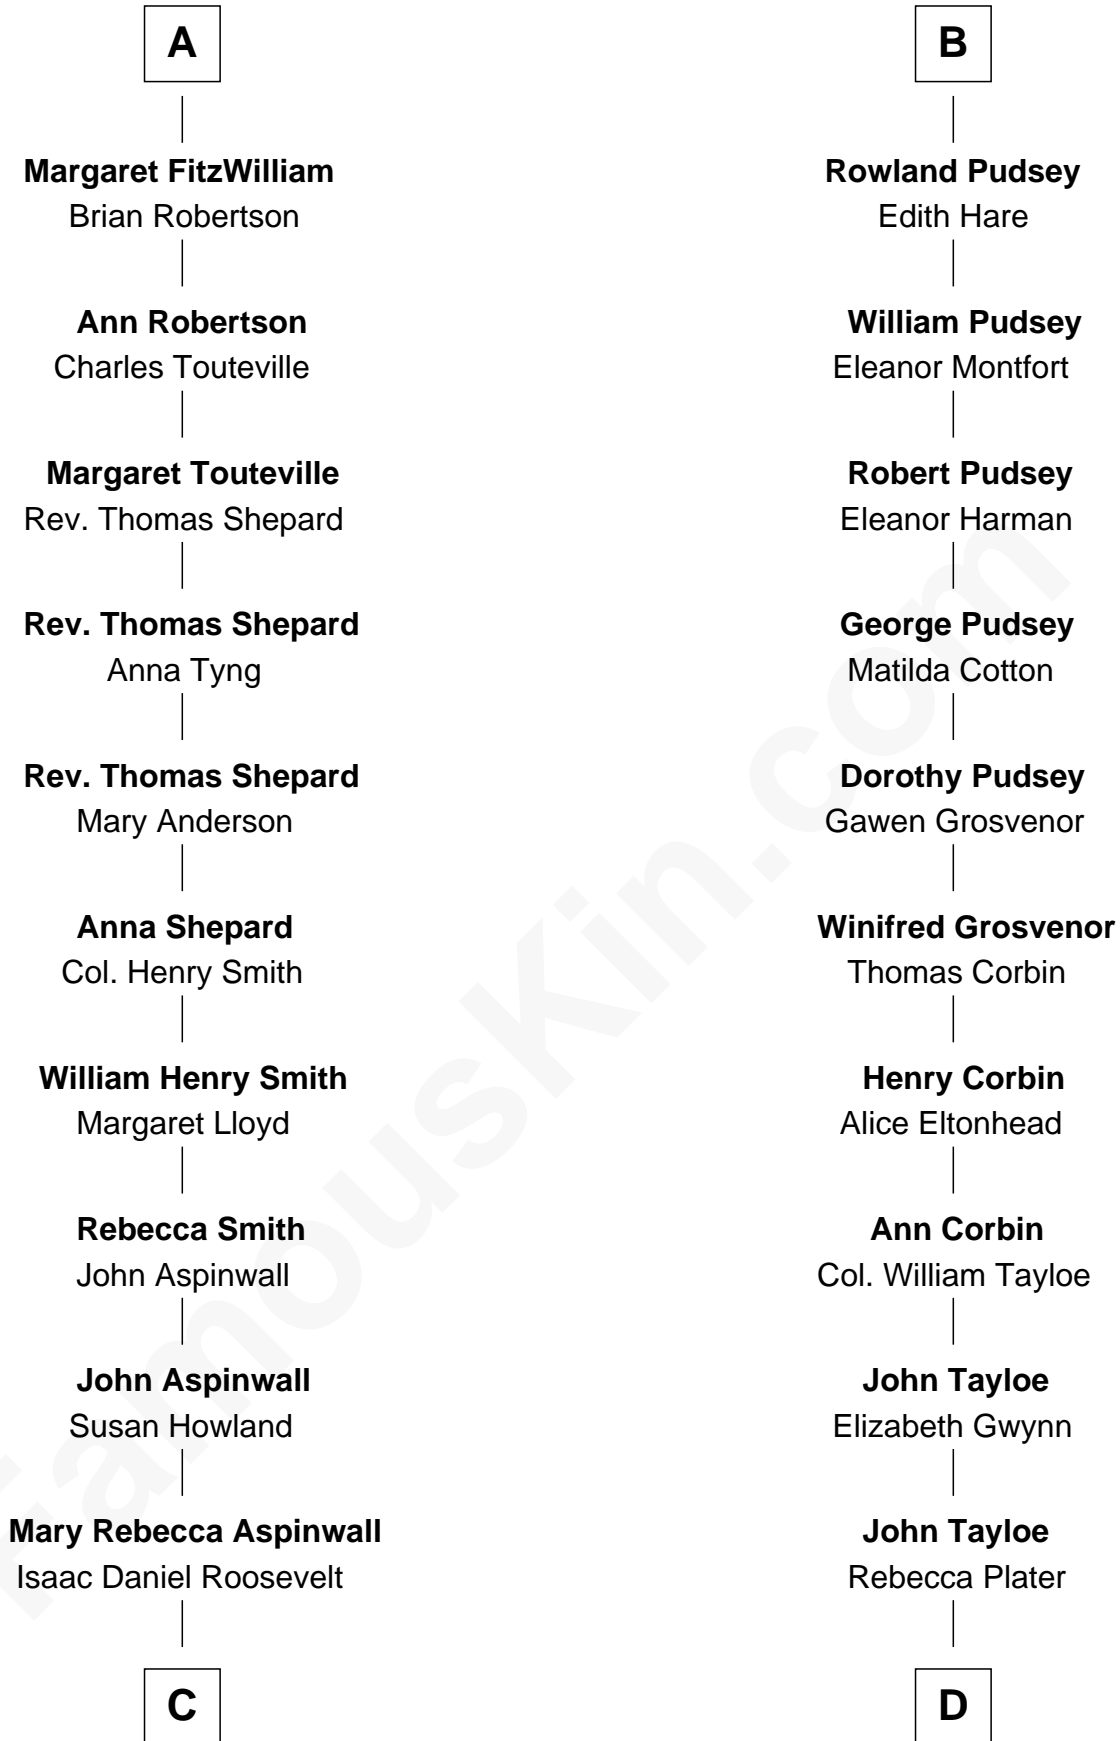

FamousKin.com
Relationship Chart of
Franklin D. Roosevelt
32nd U.S. President

18th cousin 2 times removed of
Henry Lloyd
40th Governor of Maryland

Sir John Marmion
Maud de Furnival

C

James Roosevelt

Sara Delano

Franklin D. Roosevelt

32nd U.S. President

D

Elizabeth Tayloe

Col. Edward Lloyd

Col. Edward Lloyd

Sally Scott Murray

Daniel Lloyd