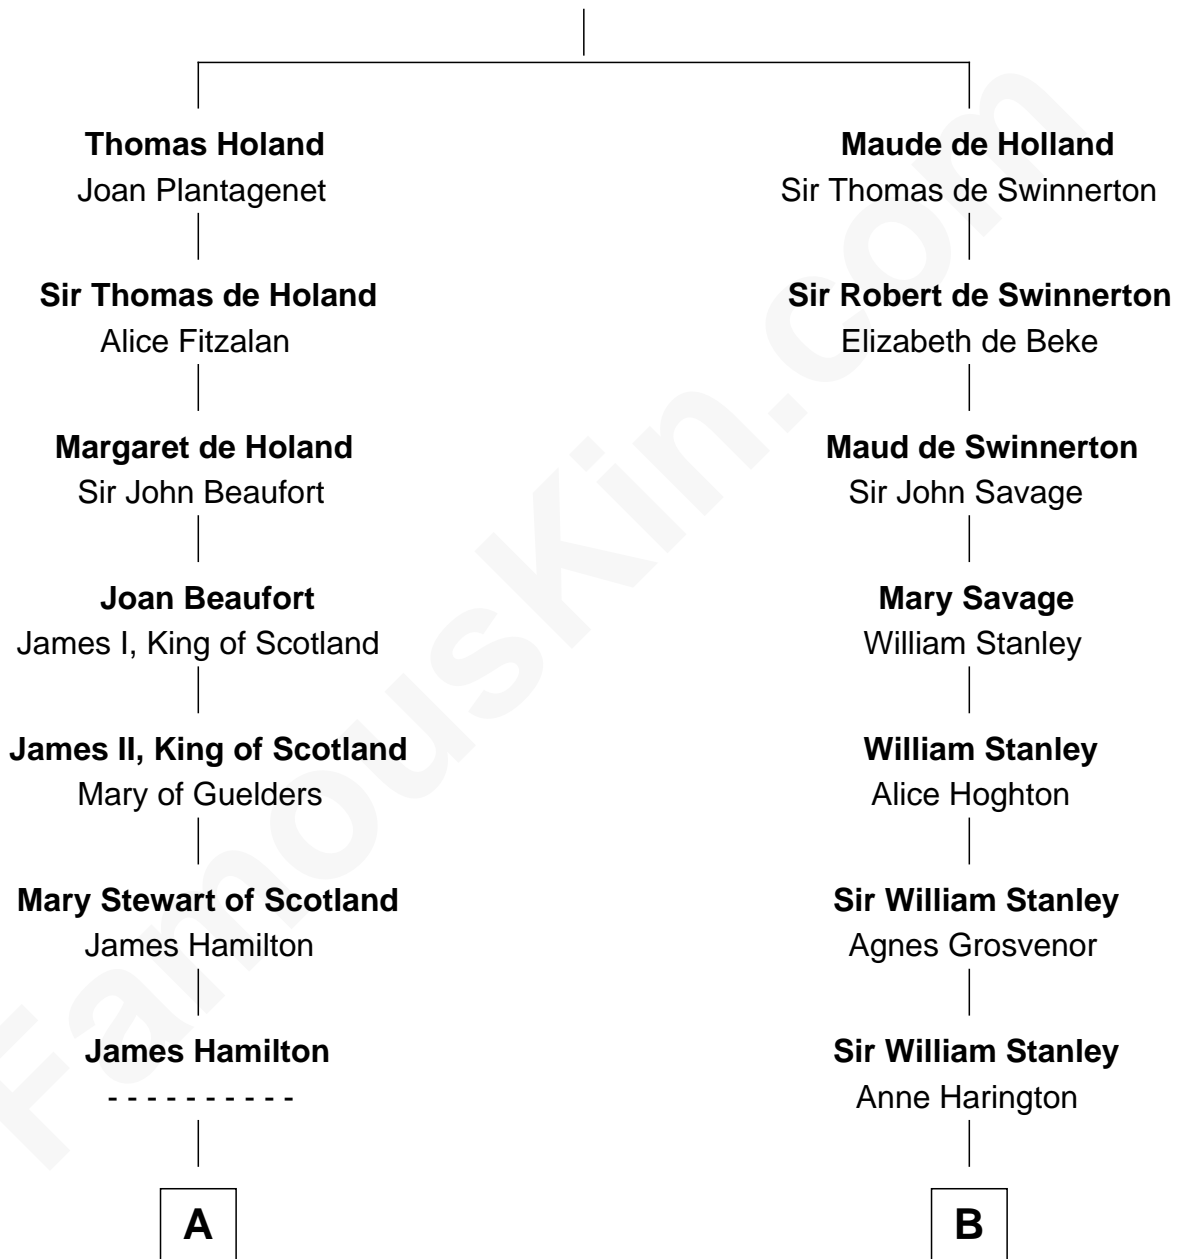

**FamousKin.com**  
**Relationship Chart of**  
**Franklin D. Roosevelt**  
*32nd U.S. President*

**17th cousin 4 times removed of**  
**Henry Lloyd**  
*40th Governor of Maryland*

**Sir Robert de Holland**  
 Maude la Zouche

**C**

**Elizabeth Murray**  
Edward Hutchinson Robbins

**Anne Jean Robbins**  
Judge Joseph Lyman

**Catharine Robbins Lyman**  
Warren Delano

**Sara Delano**  
James Roosevelt

**Franklin D. Roosevelt**  
*32nd U.S. President*