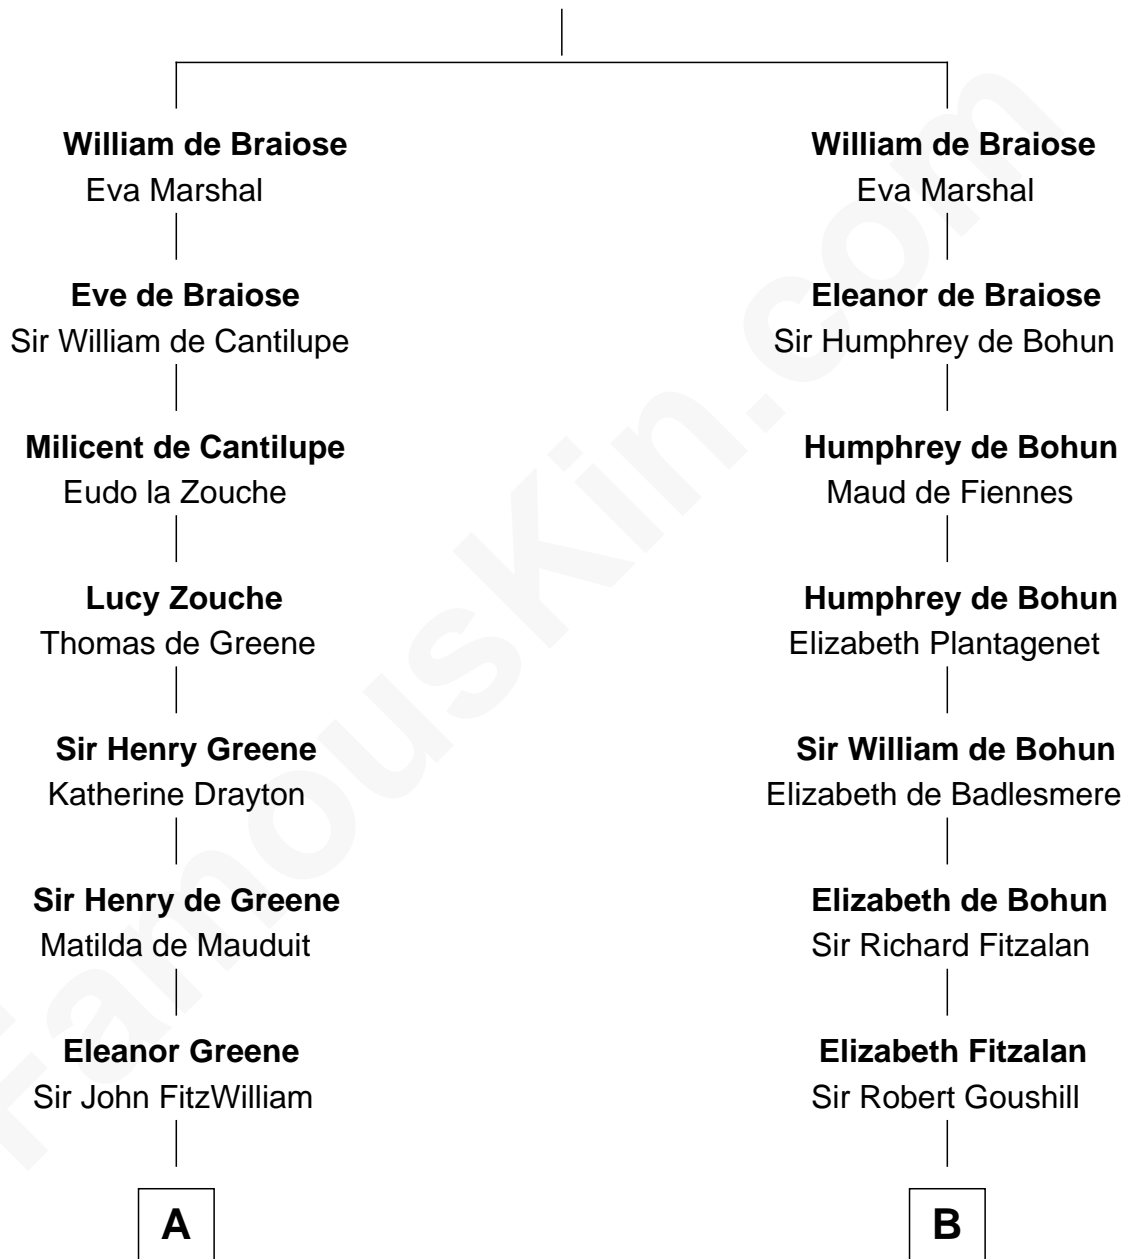

FamousKin.com Relationship Chart of

Franklin D. Roosevelt

32nd U.S. President

21st cousin of

Henry Lloyd

40th Governor of Maryland

Reginald de Braiose

C

Rebecca Smith

John Aspinwall

John Aspinwall

Susan Howland

Mary Rebecca Aspinwall

Isaac Daniel Roosevelt

James Roosevelt

Sara Delano

Franklin D. Roosevelt

32nd U.S. President

D

Col. Edward Lloyd

Anne Rousby

Col. Edward Lloyd

Elizabeth Tayloe

Col. Edward Lloyd