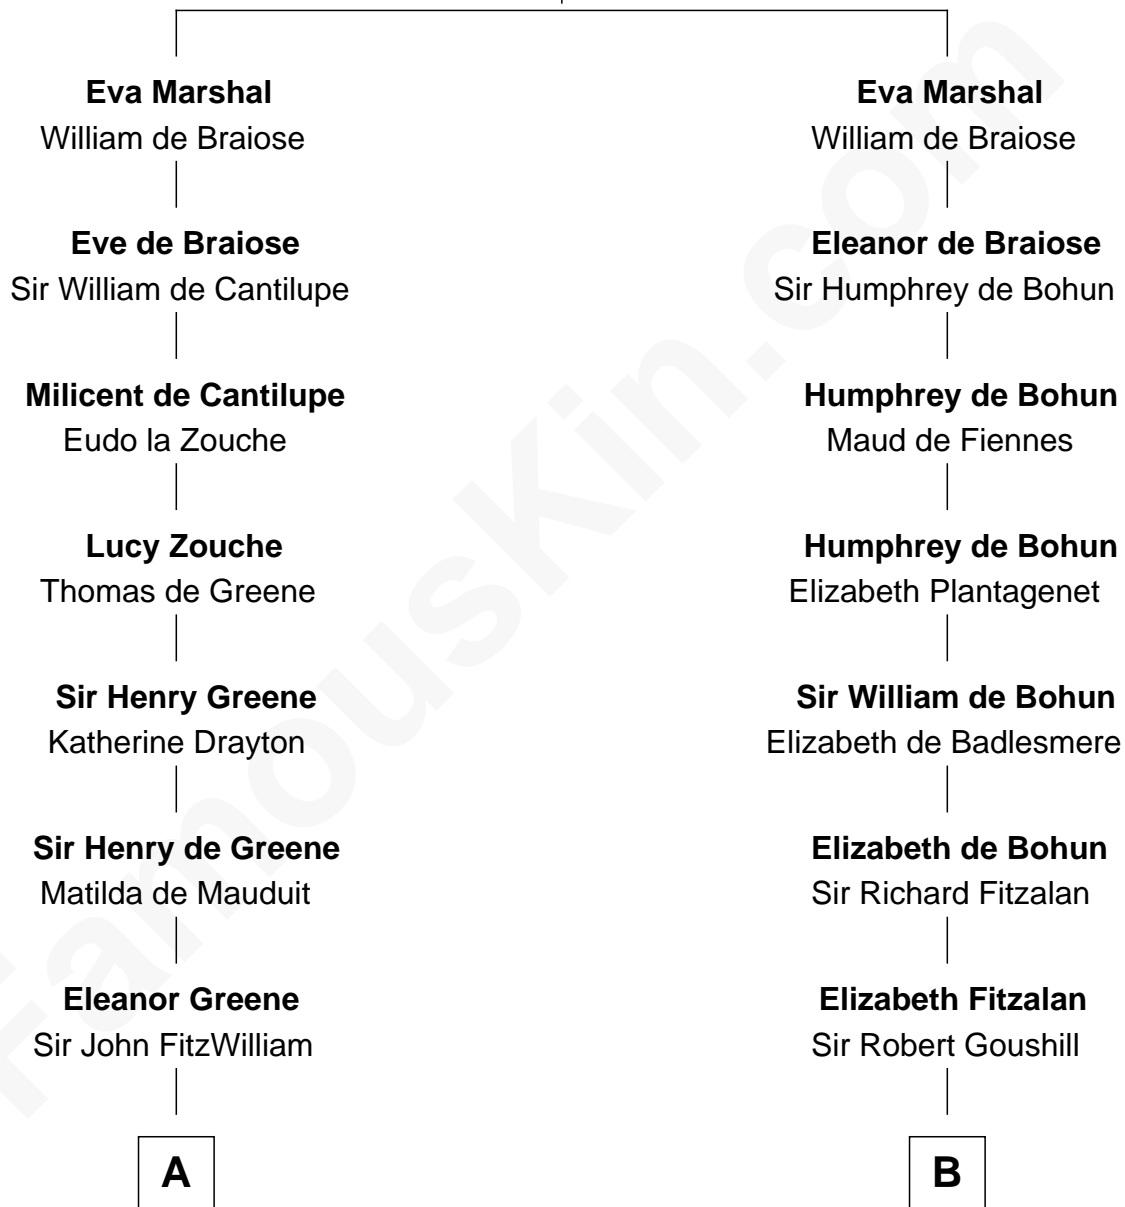

FamousKin.com Relationship Chart of

Franklin D. Roosevelt

32nd U.S. President

21st cousin of

Henry Lloyd

40th Governor of Maryland

Sir William Marshal

Isabel de Clare

C

Rebecca Smith

John Aspinwall

John Aspinwall

Susan Howland

Mary Rebecca Aspinwall

Isaac Daniel Roosevelt

James Roosevelt

Sara Delano

Franklin D. Roosevelt

32nd U.S. President

D

Col. Edward Lloyd

Anne Rousby

Col. Edward Lloyd

Elizabeth Tayloe