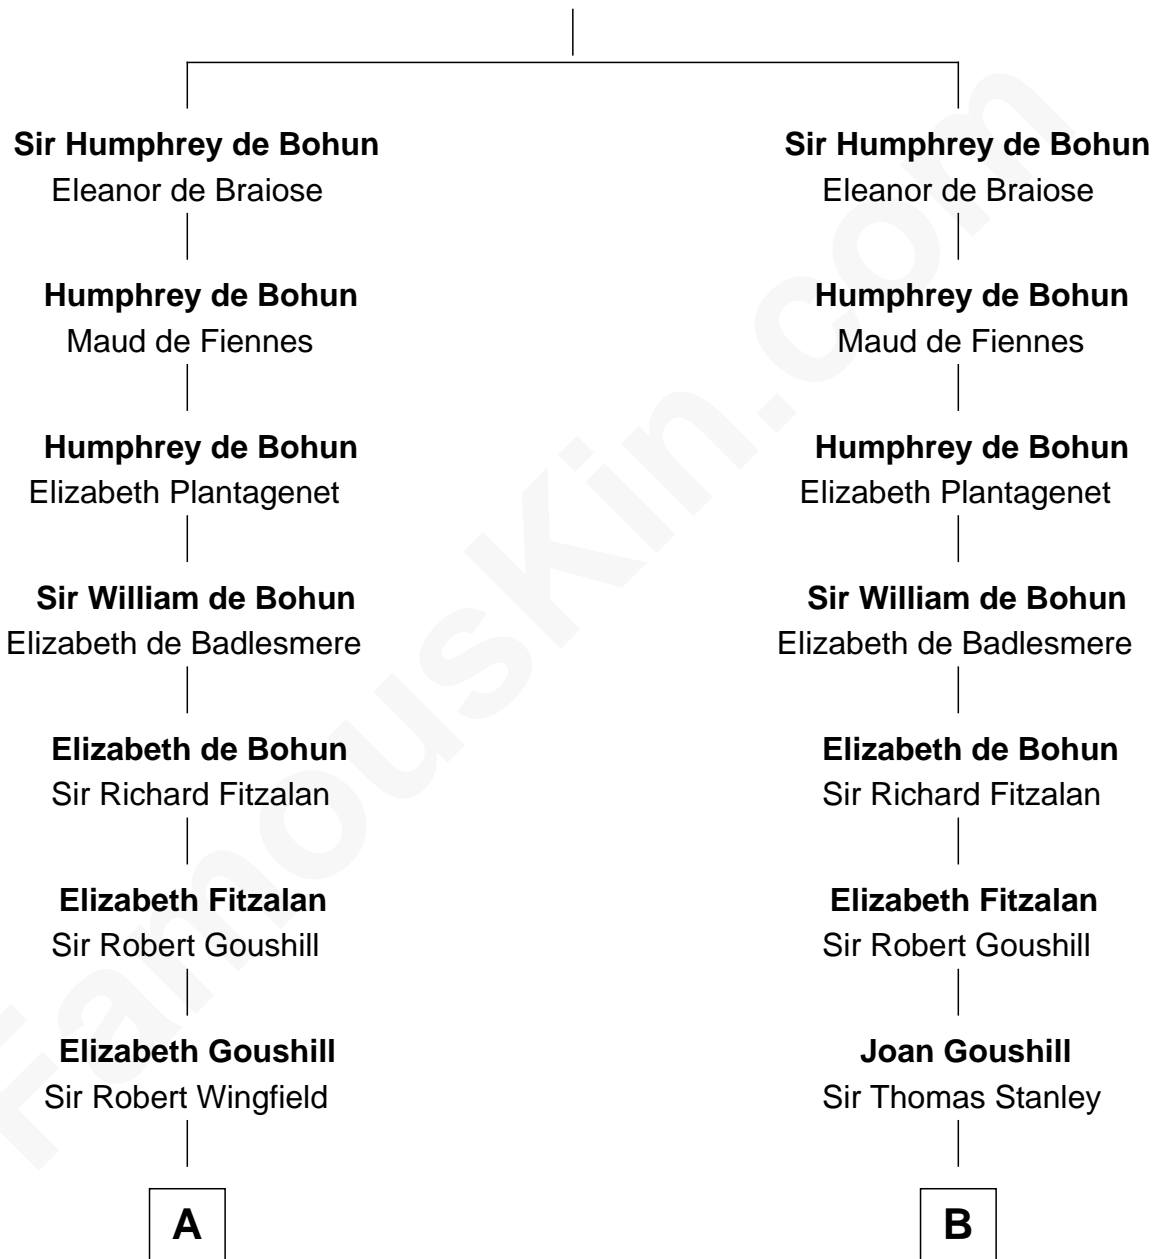

FamousKin.com
Relationship Chart of
Franklin D. Roosevelt
32nd U.S. President

18th cousin 3 times removed of
Charles Goldsborough
16th Governor of Maryland

Sir Humphrey de Bohun
Maud of Eu

C

Joseph Church

Deborah Perry

Deborah P. Church

Warren Delano

Warren Delano

Catharine Robbins Lyman

Sara Delano

James Roosevelt

Franklin D. Roosevelt

32nd U.S. President

D

Anna Maria Tilghman

Charles Goldsborough

Charles Goldsborough

16th Governor of Maryland

FamousKin.com