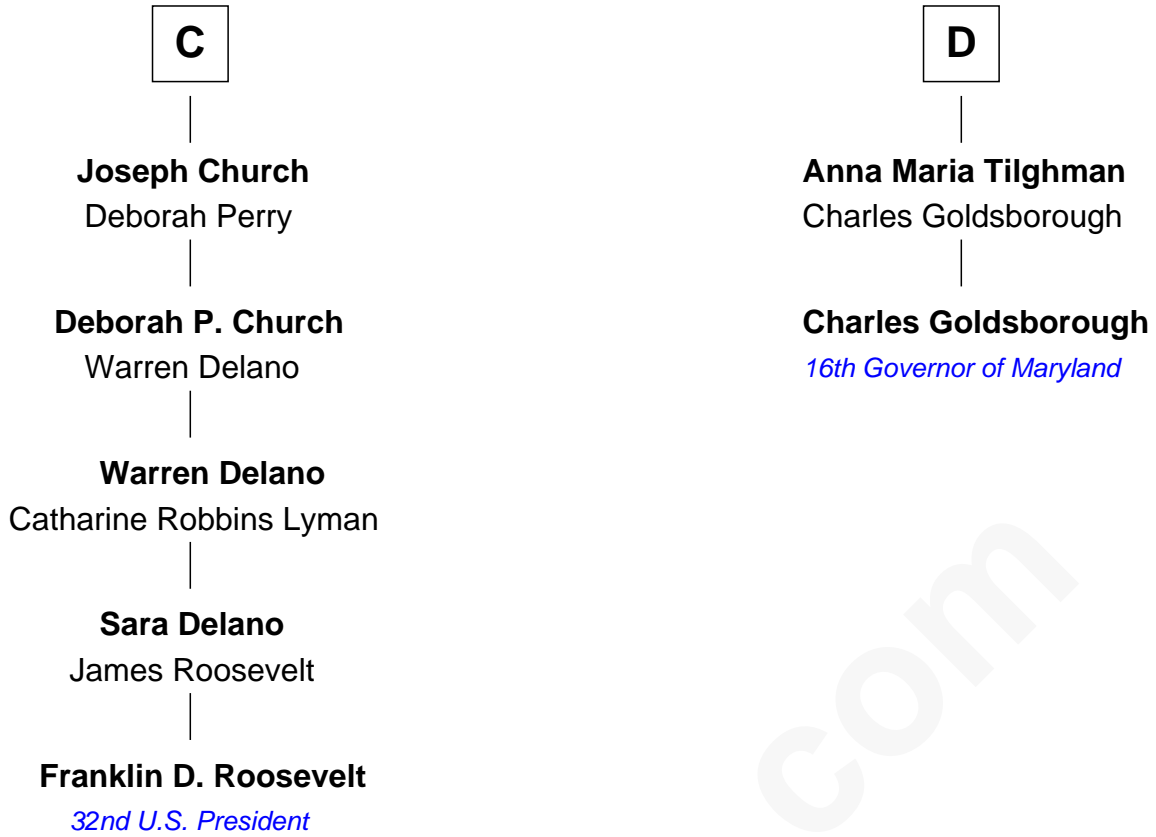

**FamousKin.com**  
**Relationship Chart of**  
**Franklin D. Roosevelt**  
*32nd U.S. President*

**18th cousin 3 times removed of**  
**Charles Goldsborough**  
*16th Governor of Maryland*

**Henry II, Duke of Brabant**  
 Marie of Hohenstaufen

**Matilda of Brabant**  
 Robert I, Count of Artois

**Blanche of Artois**  
 Edmund Plantagenet

**Henry Plantagenet**  
 Maud de Chaworth

**Eleanor Plantagenet**  
 Richard Fitzalan

**Sir Richard Fitzalan**  
 Elizabeth de Bohun

**Elizabeth Fitzalan**  
 Sir Robert Goushill

**Elizabeth Goushill**  
 Sir Robert Wingfield

**A**

**Matilda of Brabant**  
 Robert I, Count of Artois

**Blanche of Artois**  
 Edmund Plantagenet

**Henry Plantagenet**  
 Maud de Chaworth

**Eleanor Plantagenet**  
 Richard Fitzalan

**Sir Richard Fitzalan**  
 Elizabeth de Bohun

**Elizabeth Fitzalan**  
 Sir Robert Goushill

**Joan Goushill**  
 Sir Thomas Stanley

**B**

FamousKin.com