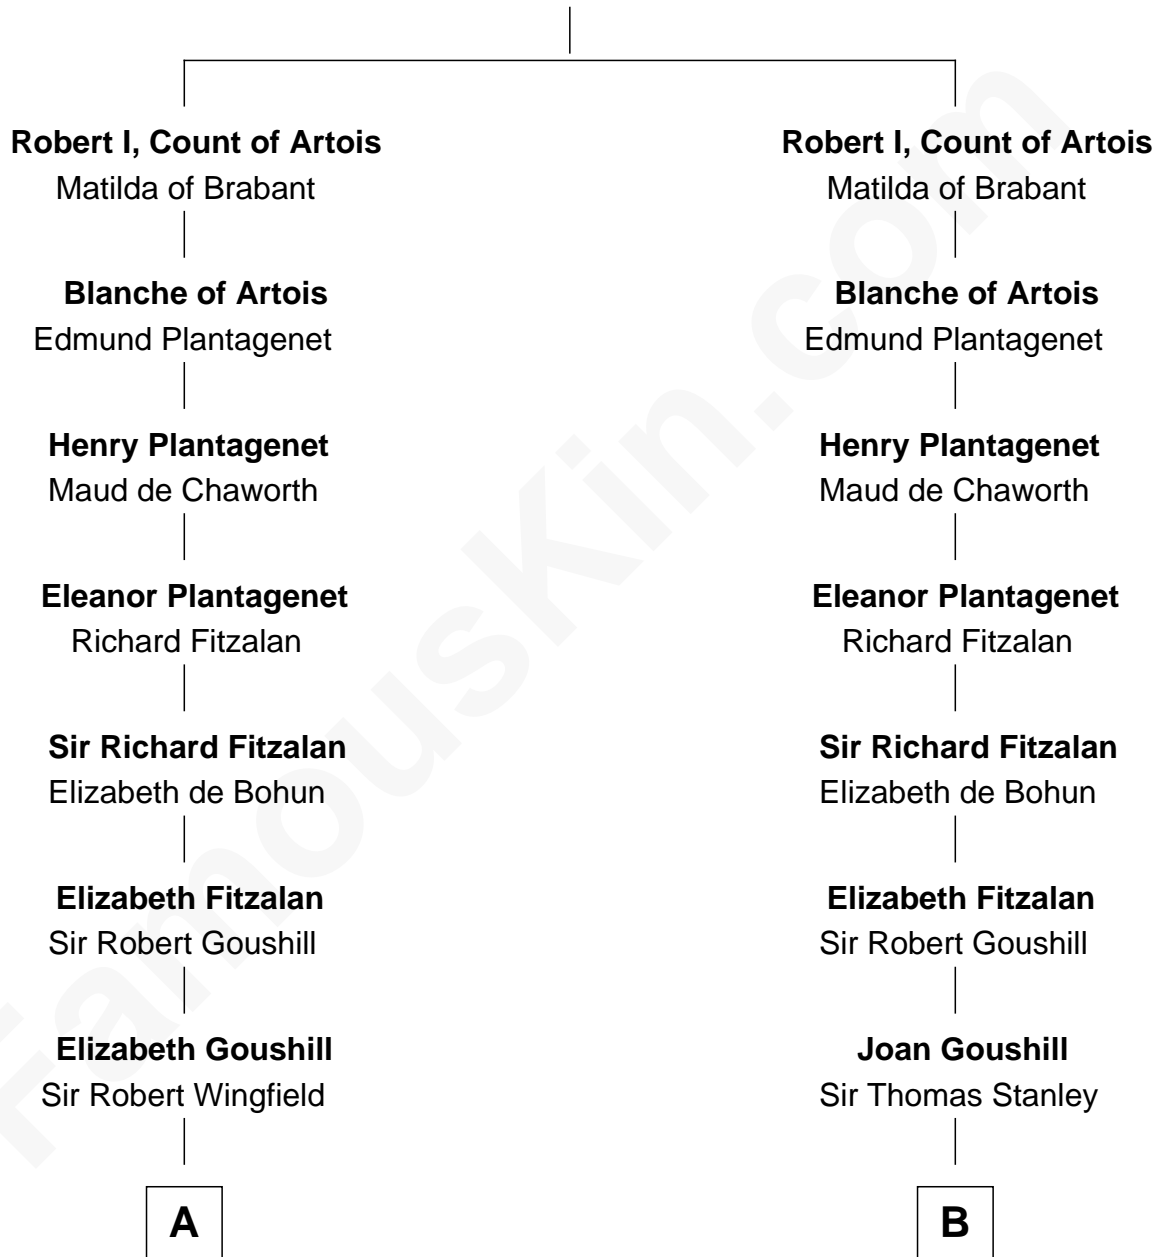

FamousKin.com
Relationship Chart of
Franklin D. Roosevelt
32nd U.S. President

18th cousin 3 times removed of
Charles Goldsborough
16th Governor of Maryland

Louis VIII, King of France
 Blanche of Castile

C

Joseph Church
Deborah Perry

Deborah P. Church
Warren Delano

Warren Delano
Catharine Robbins Lyman

Sara Delano
James Roosevelt

Franklin D. Roosevelt
32nd U.S. President

D

Anna Maria Tilghman
Charles Goldsborough

Charles Goldsborough
16th Governor of Maryland

FamousKin.com