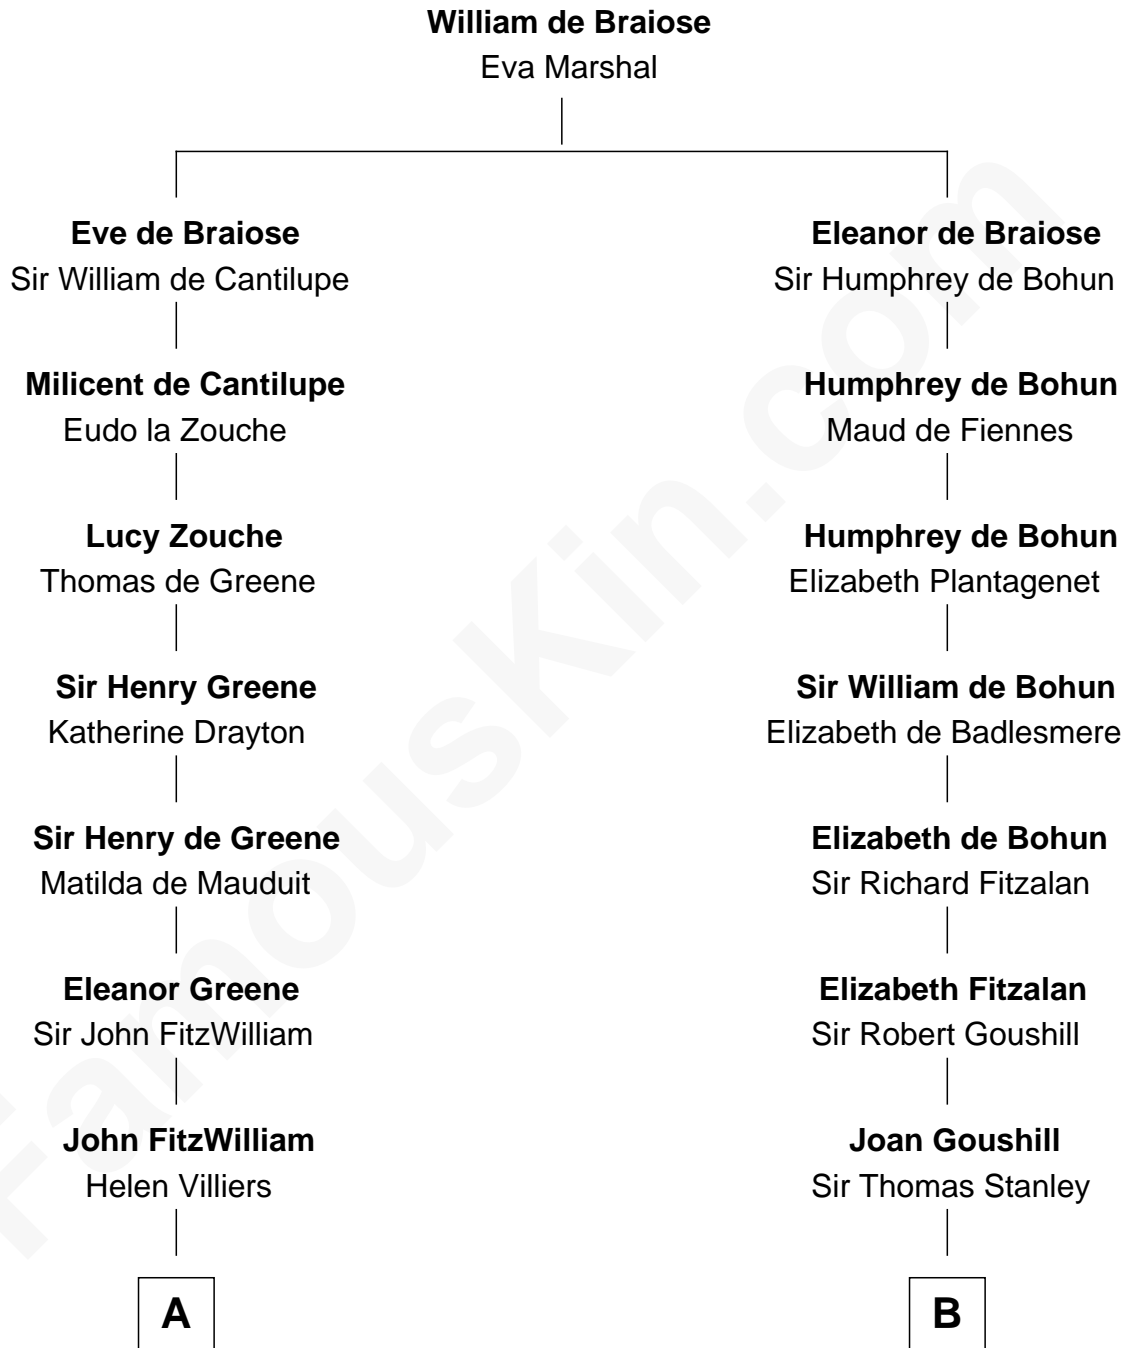

**FamousKin.com**  
**Relationship Chart of**  
**Franklin D. Roosevelt**  
*32nd U.S. President*

**18th cousin 2 times removed of**  
**Charles Goldsborough**  
*16th Governor of Maryland*

**C**

**John Aspinwall**  
Susan Howland

**Mary Rebecca Aspinwall**  
Isaac Daniel Roosevelt

**James Roosevelt**  
Sara Delano

**Franklin D. Roosevelt**  
*32nd U.S. President*

**D**

**Anna Maria Tilghman**  
Charles Goldsborough

**Charles Goldsborough**  
*16th Governor of Maryland*