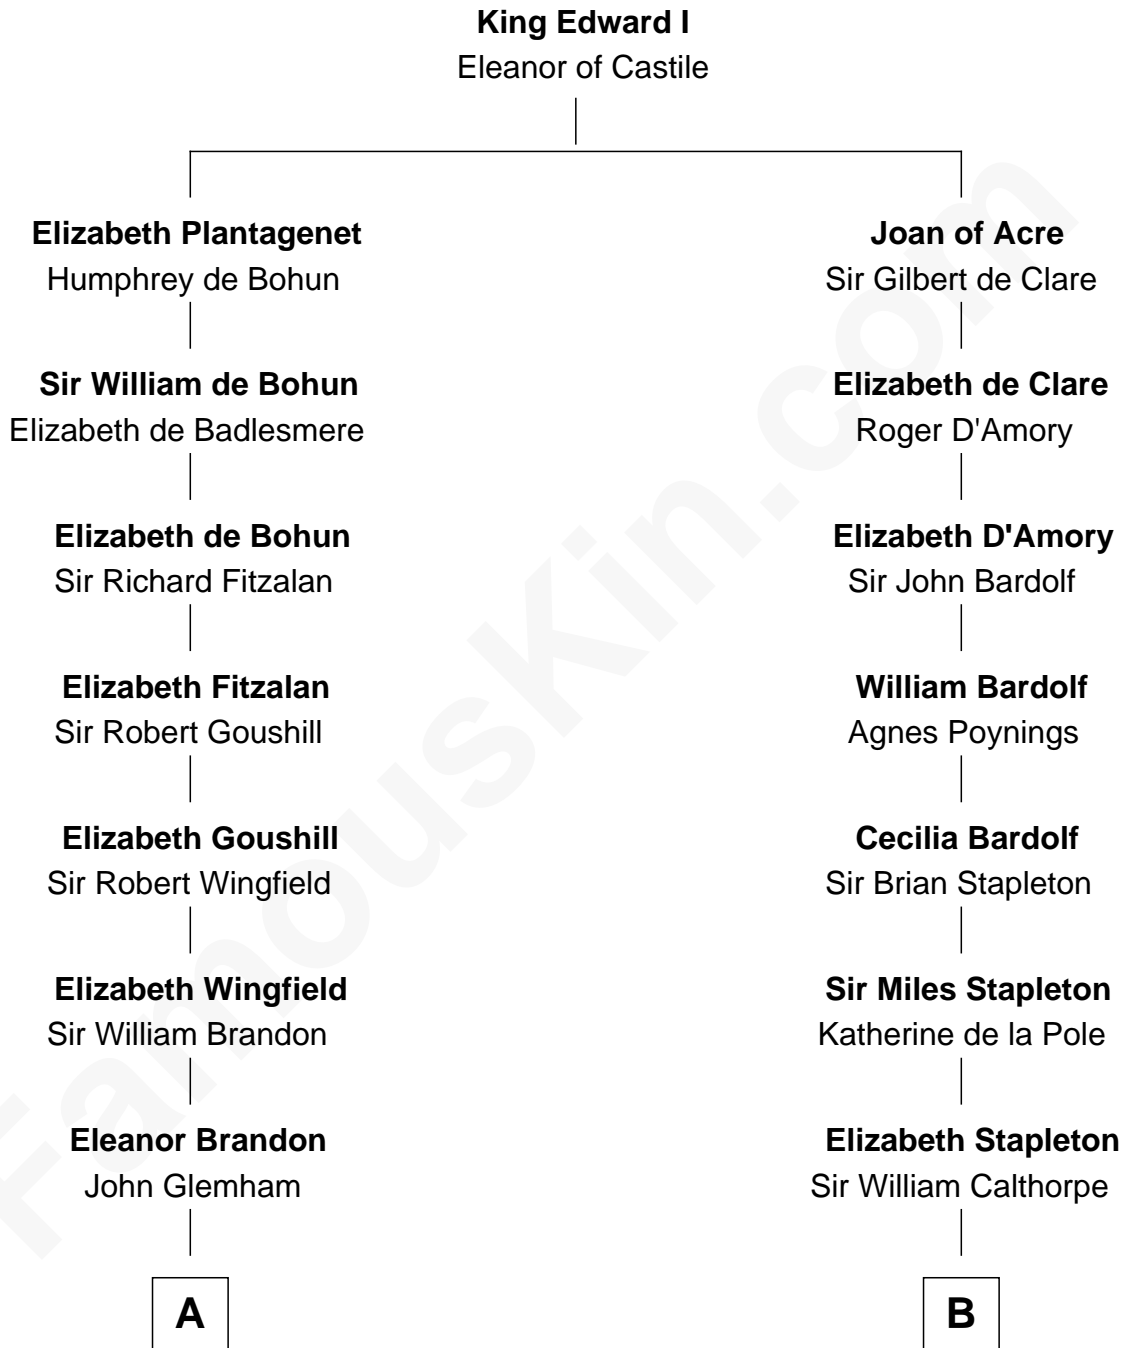

**FamousKin.com**  
**Relationship Chart of**  
**Franklin D. Roosevelt**  
*32nd U.S. President*

**17th cousin 2 times removed of**  
**Charles Carnan Ridgely**  
*15th Governor of Maryland*

**C**

—  
**Warren Delano**  
Catharine Robbins Lyman

—  
**Sara Delano**  
James Roosevelt

—  
**Franklin D. Roosevelt**  
*32nd U.S. President*

FamousKin.com