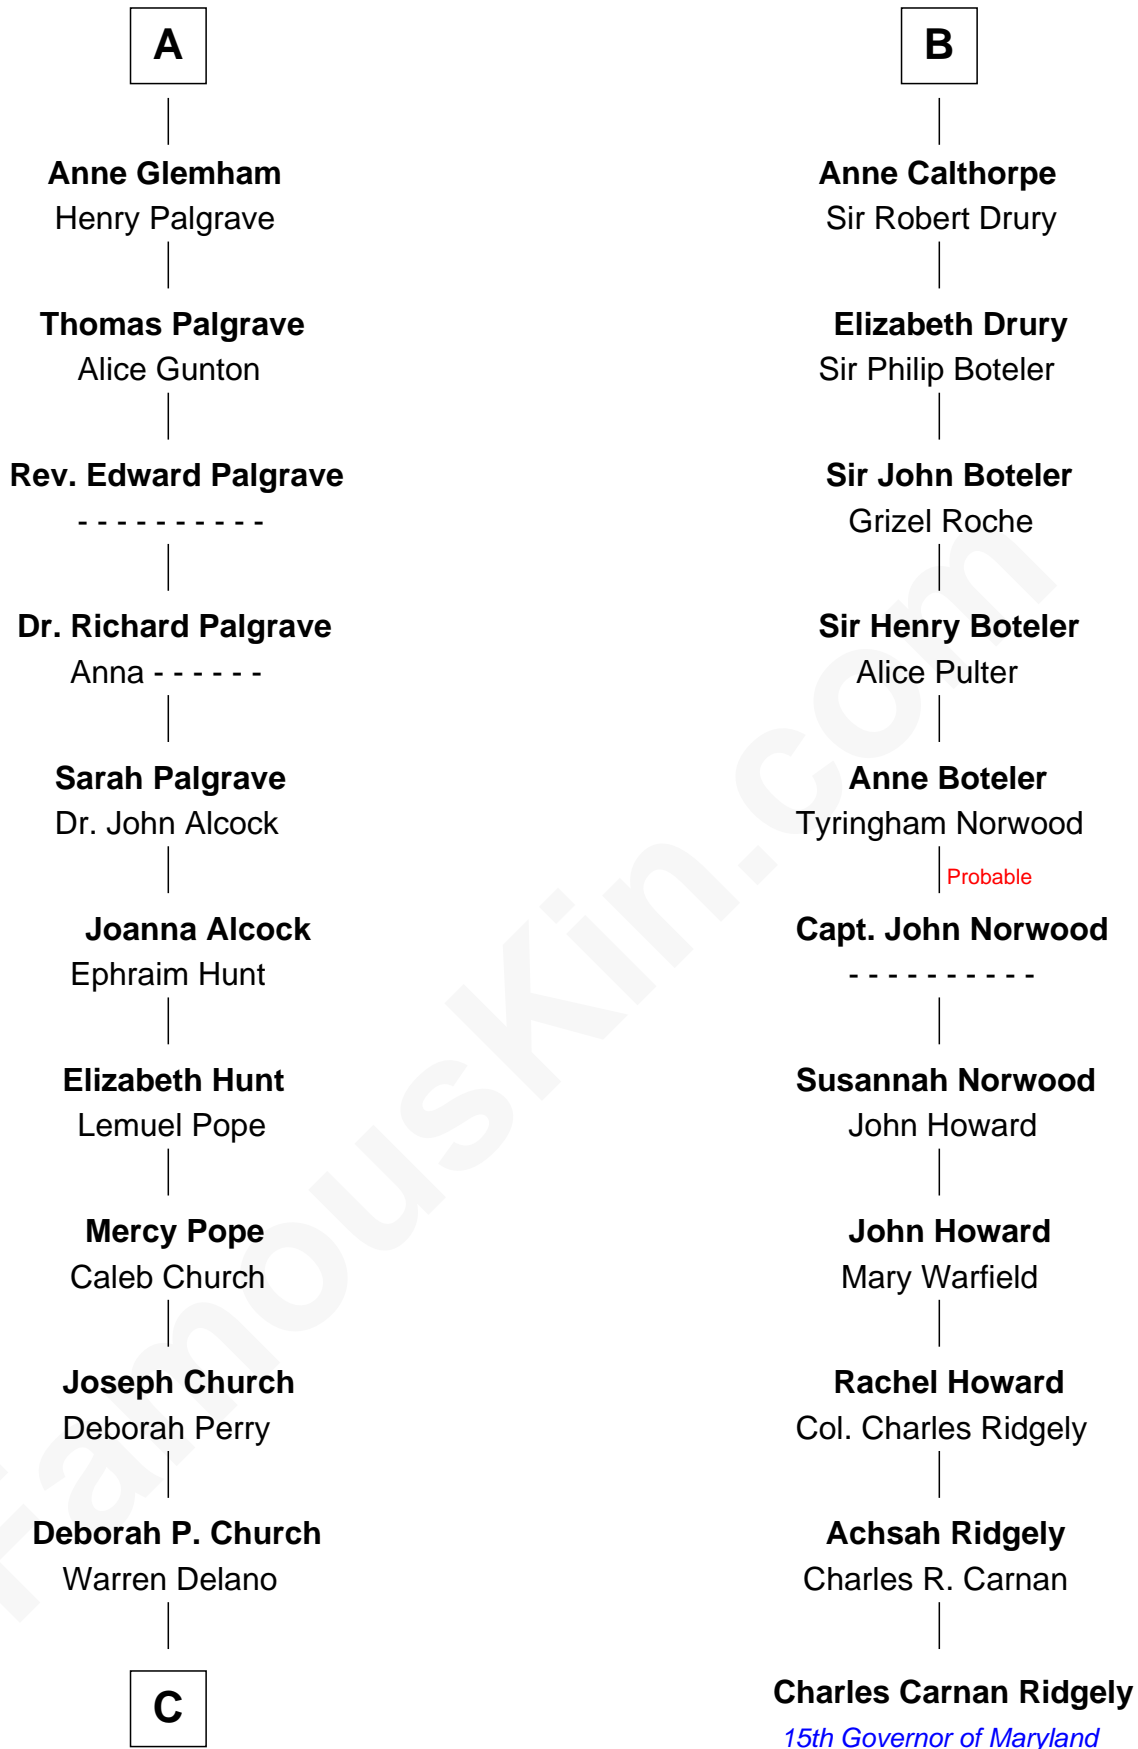

**FamousKin.com**  
**Relationship Chart of**  
**Franklin D. Roosevelt**  
*32nd U.S. President*

**17th cousin 2 times removed of**  
**Charles Carnan Ridgely**  
*15th Governor of Maryland*

**C**

—  
**Warren Delano**  
Catharine Robbins Lyman

—  
**Sara Delano**  
James Roosevelt

—  
**Franklin D. Roosevelt**  
*32nd U.S. President*

FamousKin.com