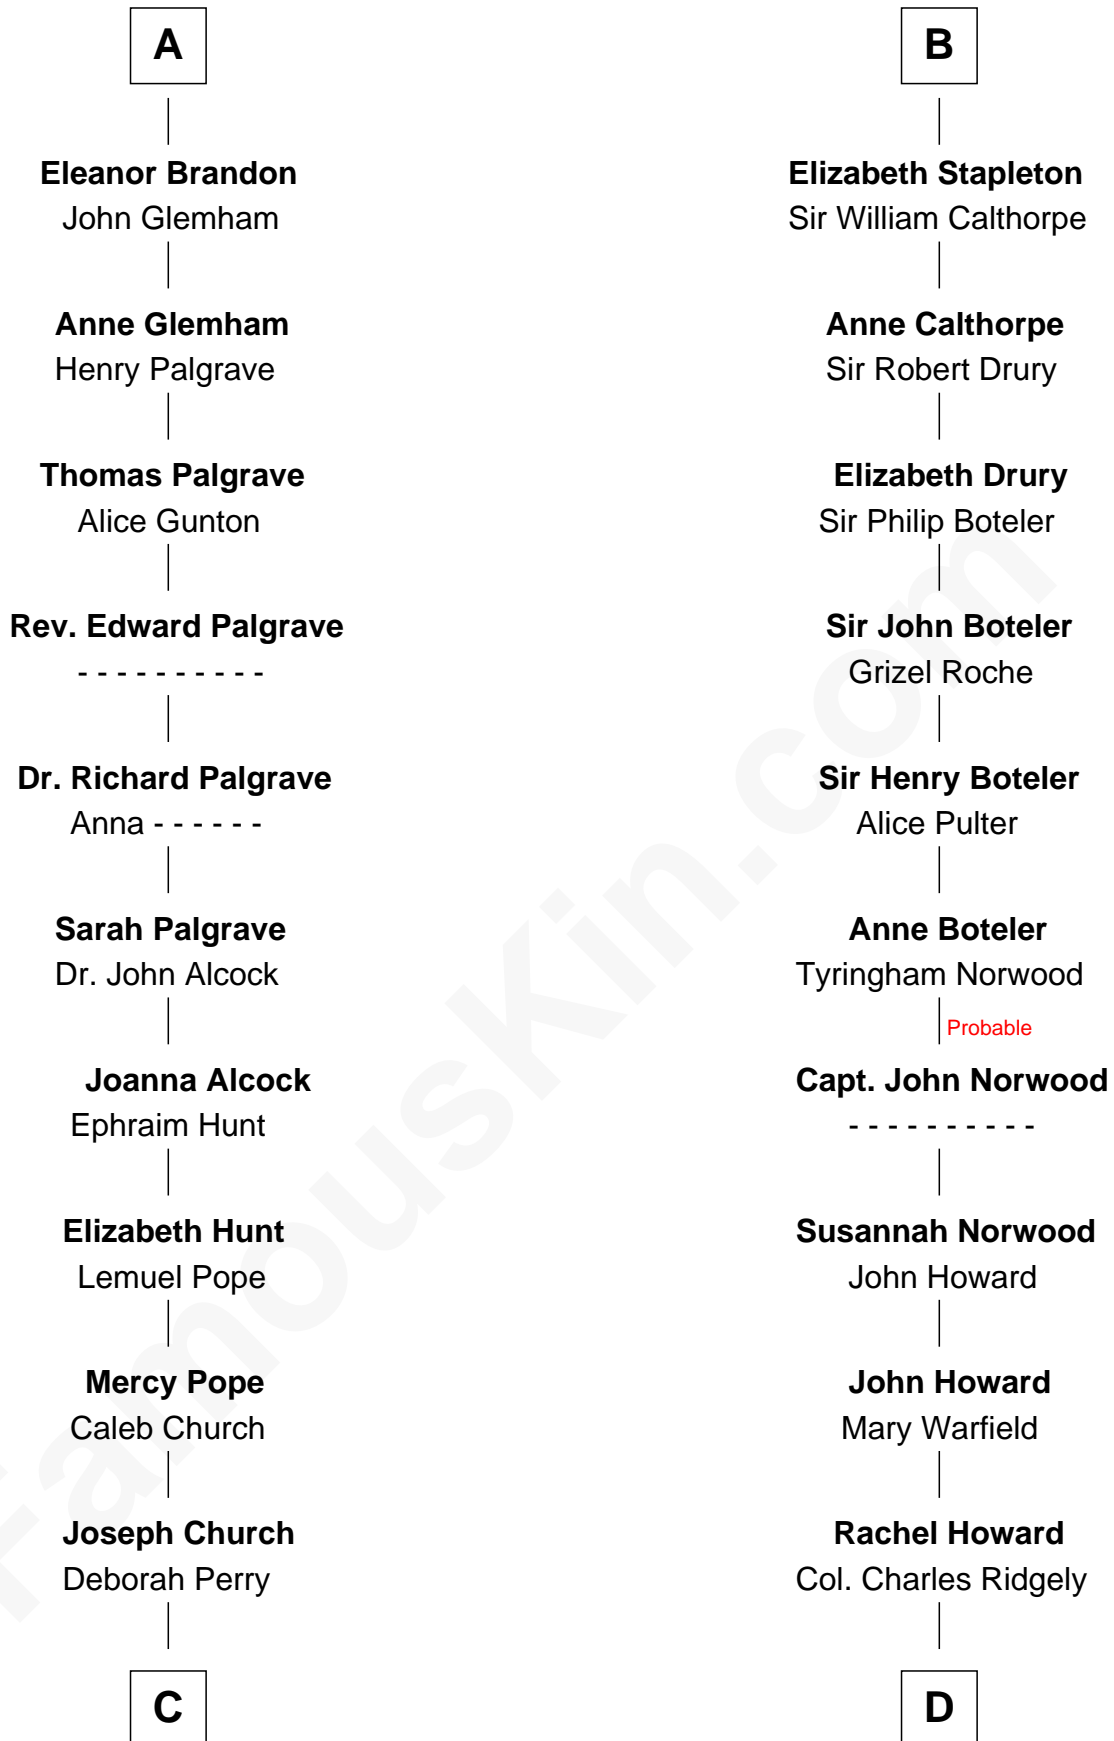

**FamousKin.com**  
**Relationship Chart of**  
**Franklin D. Roosevelt**  
*32nd U.S. President*

**18th cousin 2 times removed of**  
**Charles Carnan Ridgely**  
*15th Governor of Maryland*

**C**

**Deborah P. Church**

Warren Delano

**Warren Delano**

Catharine Robbins Lyman

**Sara Delano**

James Roosevelt

**Franklin D. Roosevelt**

*32nd U.S. President*

**D**

**Achsah Ridgely**

Charles R. Carnan

**Charles Carnan Ridgely**

*15th Governor of Maryland*

FamousKin.com