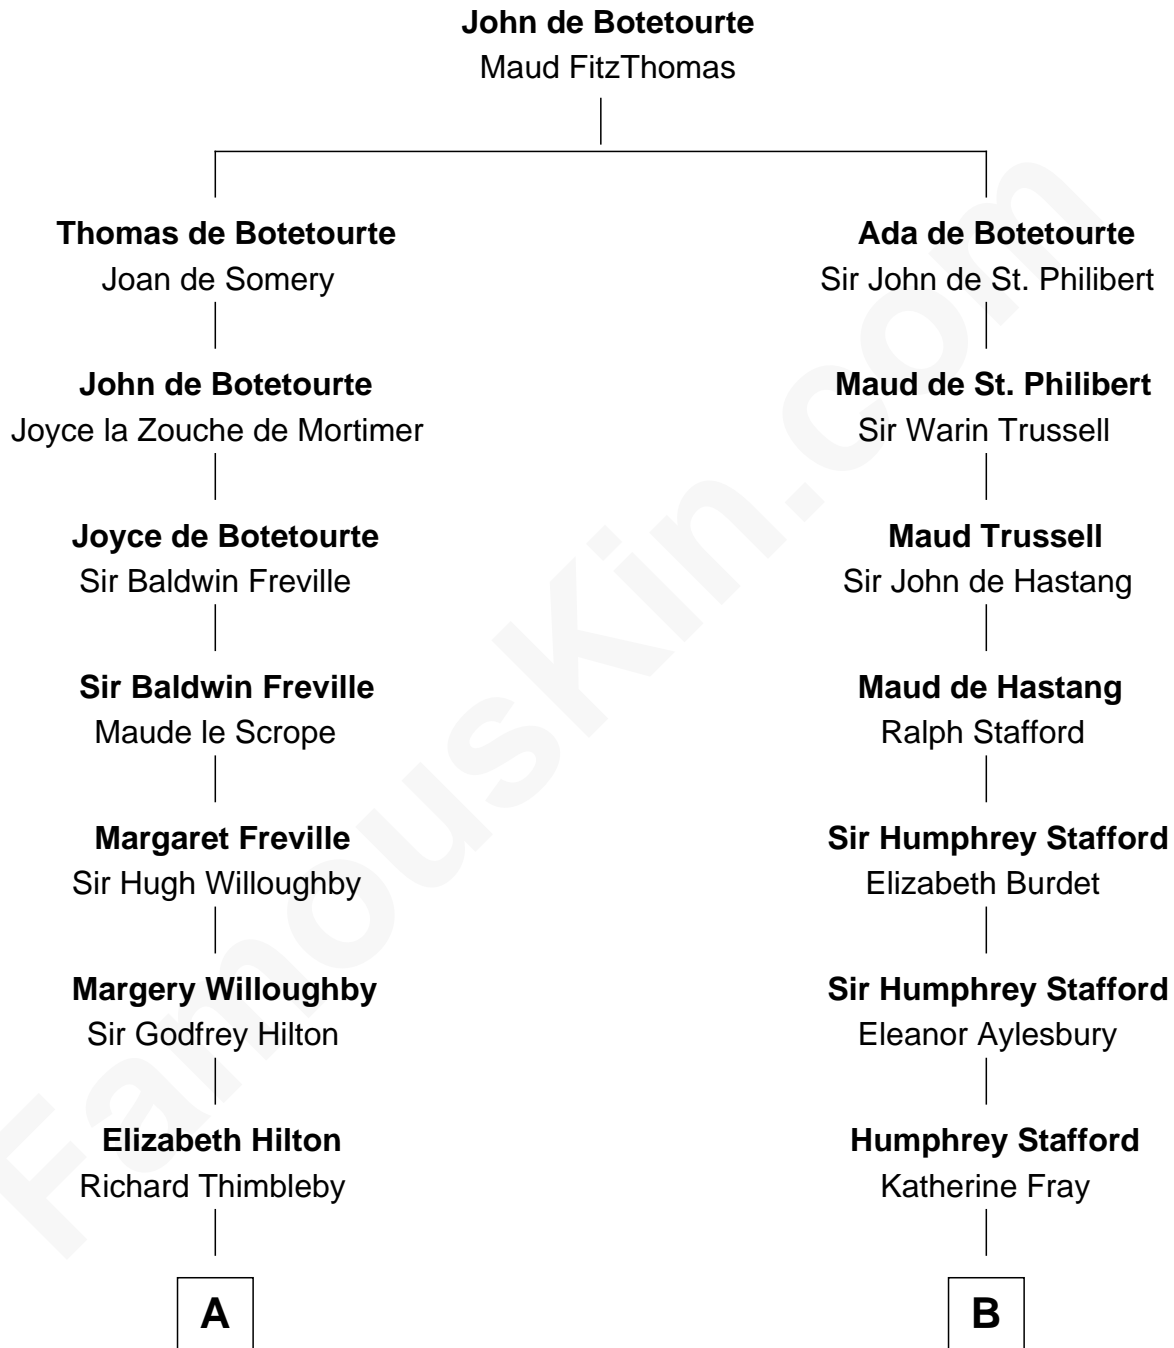

**FamousKin.com**  
**Relationship Chart of**  
**Franklin D. Roosevelt**  
*32nd U.S. President*

**18th cousin 1 time removed of**  
**Zachary Taylor**  
*12th U.S. President*

**C**

**Catharine Robbins Lyman**

Warren Delano

**Sara Delano**

James Roosevelt

**Franklin D. Roosevelt**

*32nd U.S. President*

**D**

**Sarah Dabney Strother**

Col. Richard Taylor

**Zachary Taylor**

*12th U.S. President*

FamousKin.com