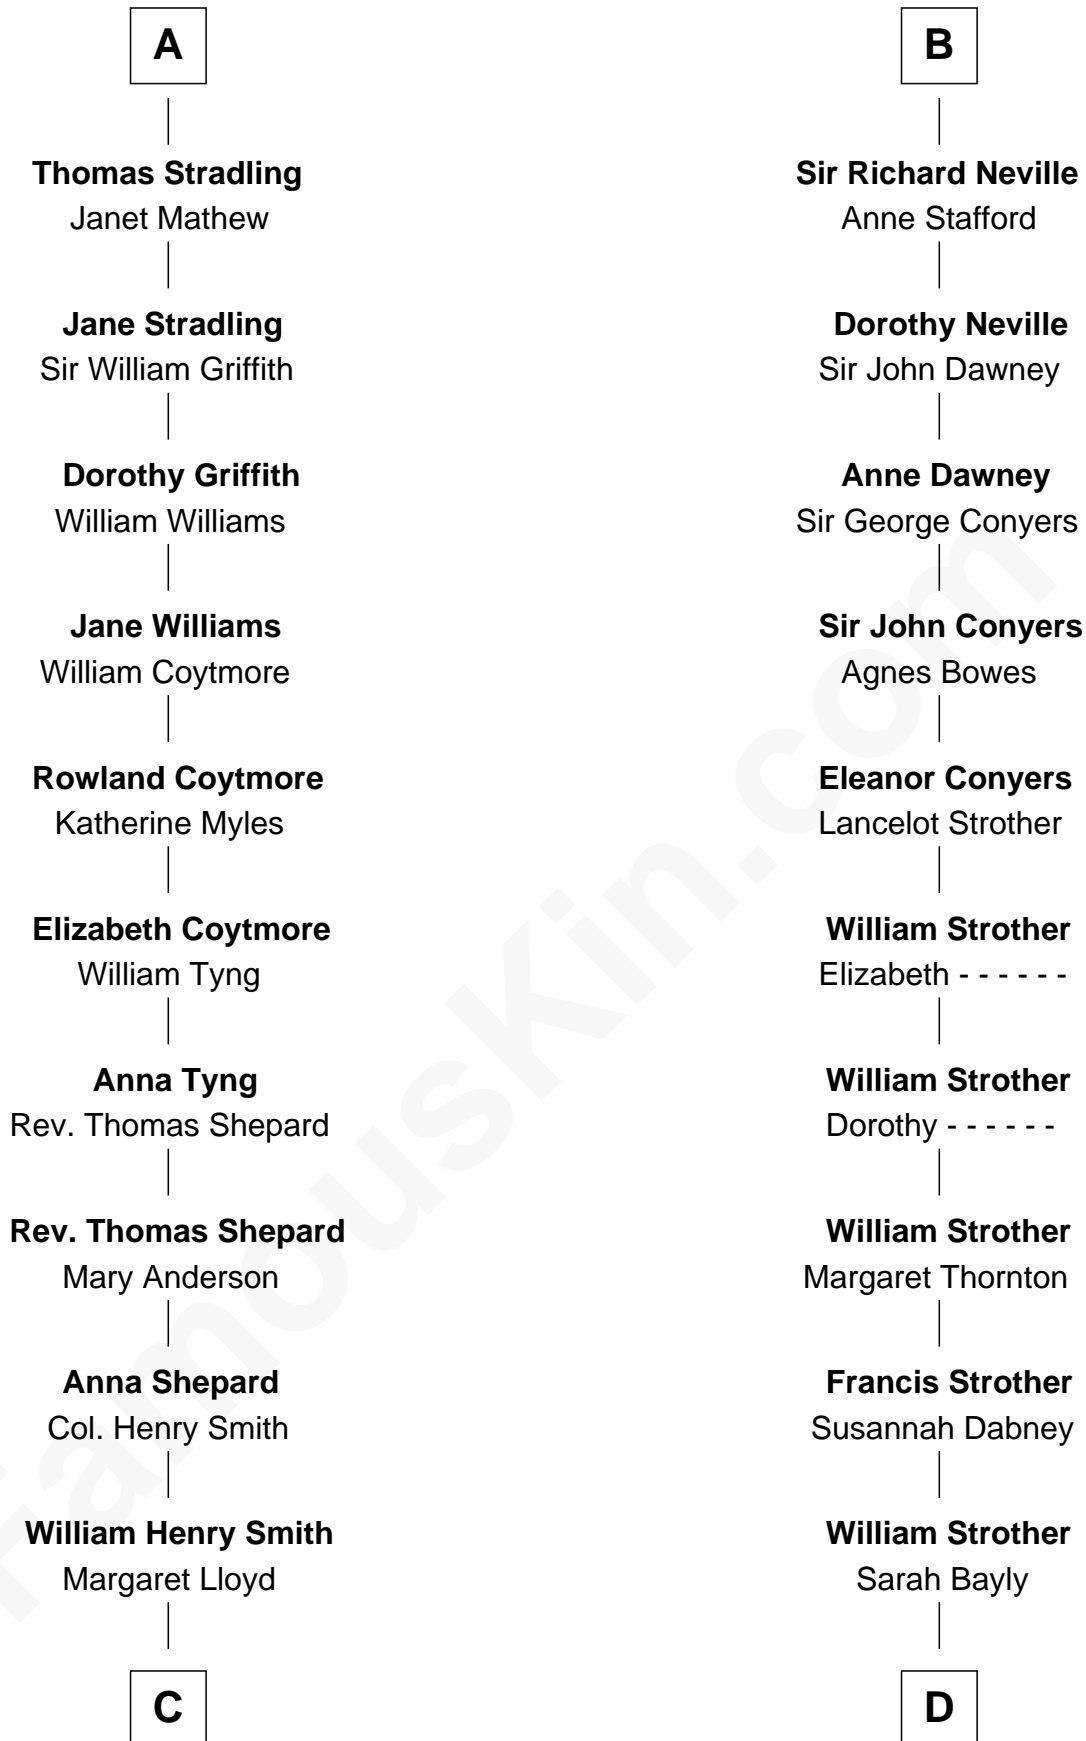

FamousKin.com
Relationship Chart of
Franklin D. Roosevelt
32nd U.S. President

18th cousin 3 times removed of
Zachary Taylor
12th U.S. President

C

Rebecca Smith

John Aspinwall

John Aspinwall

Susan Howland

Mary Rebecca Aspinwall

Isaac Daniel Roosevelt

James Roosevelt

Sara Delano

Franklin D. Roosevelt

32nd U.S. President

D

Sarah Dabney Strother

Col. Richard Taylor

Zachary Taylor

12th U.S. President

FamousKin.com