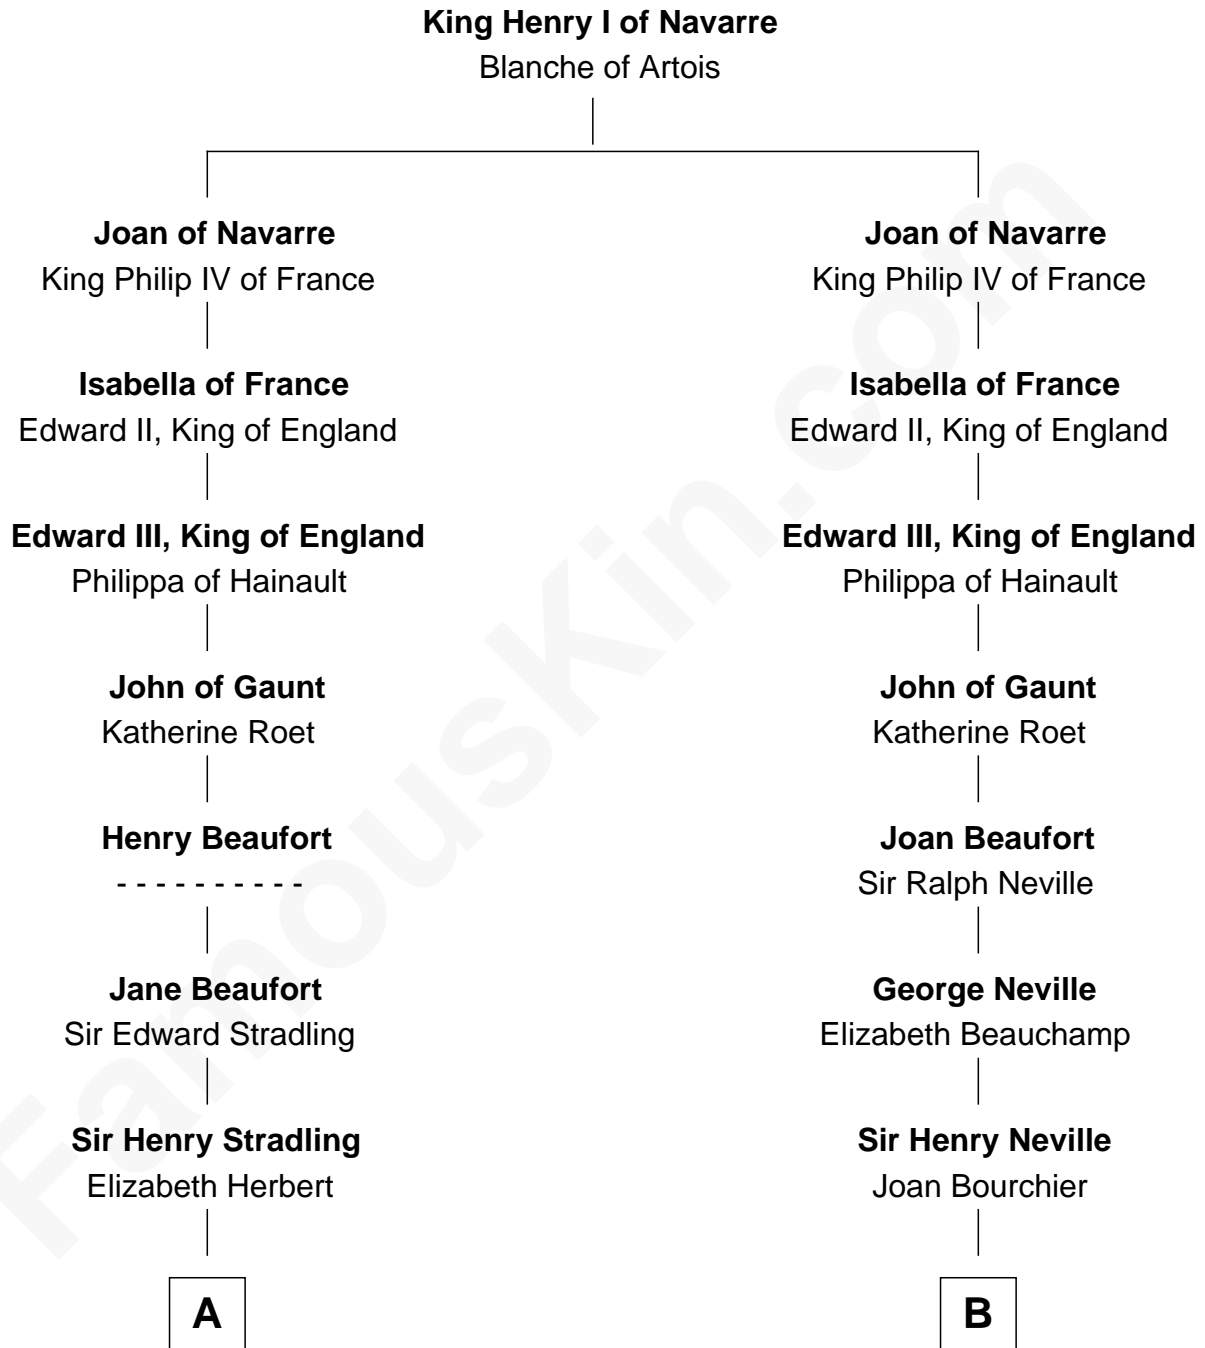

FamousKin.com
Relationship Chart of
Franklin D. Roosevelt
32nd U.S. President

18th cousin 3 times removed of
Zachary Taylor
12th U.S. President

C

Rebecca Smith

John Aspinwall

John Aspinwall

Susan Howland

Mary Rebecca Aspinwall

Isaac Daniel Roosevelt

James Roosevelt

Sara Delano

Franklin D. Roosevelt

32nd U.S. President

D

Sarah Dabney Strother

Col. Richard Taylor

Zachary Taylor

12th U.S. President

FamousKin.com