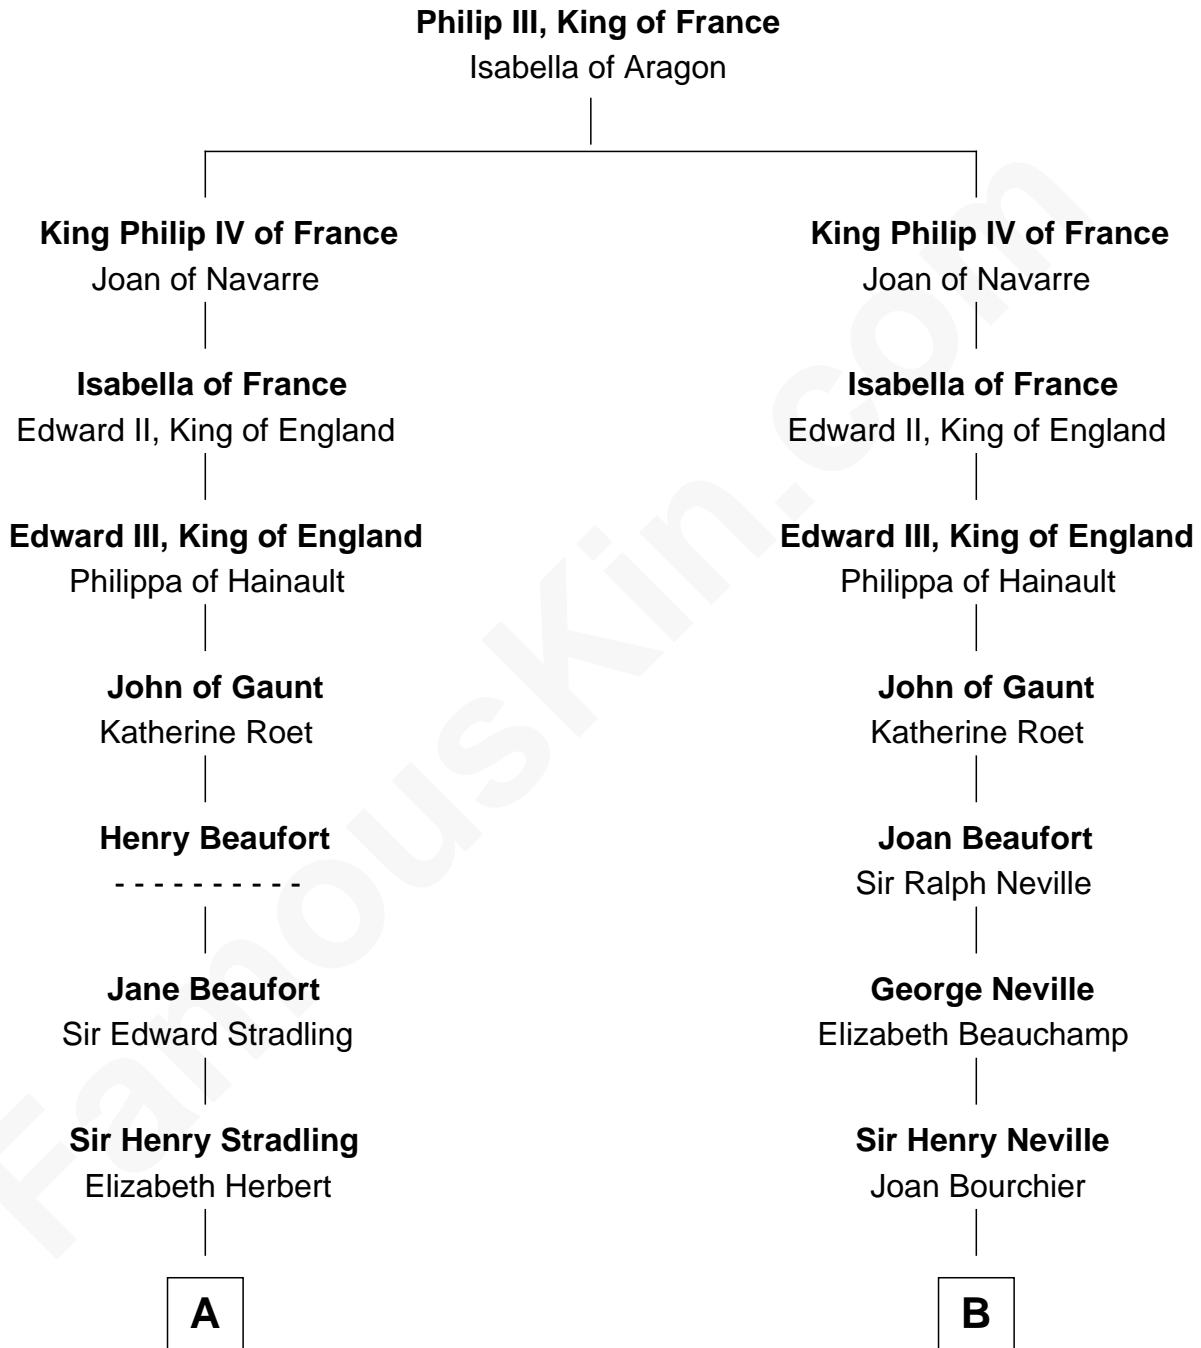

FamousKin.com
Relationship Chart of
Franklin D. Roosevelt
32nd U.S. President

18th cousin 3 times removed of
Zachary Taylor
12th U.S. President

C

Rebecca Smith

John Aspinwall

John Aspinwall

Susan Howland

Mary Rebecca Aspinwall

Isaac Daniel Roosevelt

James Roosevelt

Sara Delano

Franklin D. Roosevelt

32nd U.S. President

D

Sarah Dabney Strother

Col. Richard Taylor

Zachary Taylor

12th U.S. President

FamousKin.com